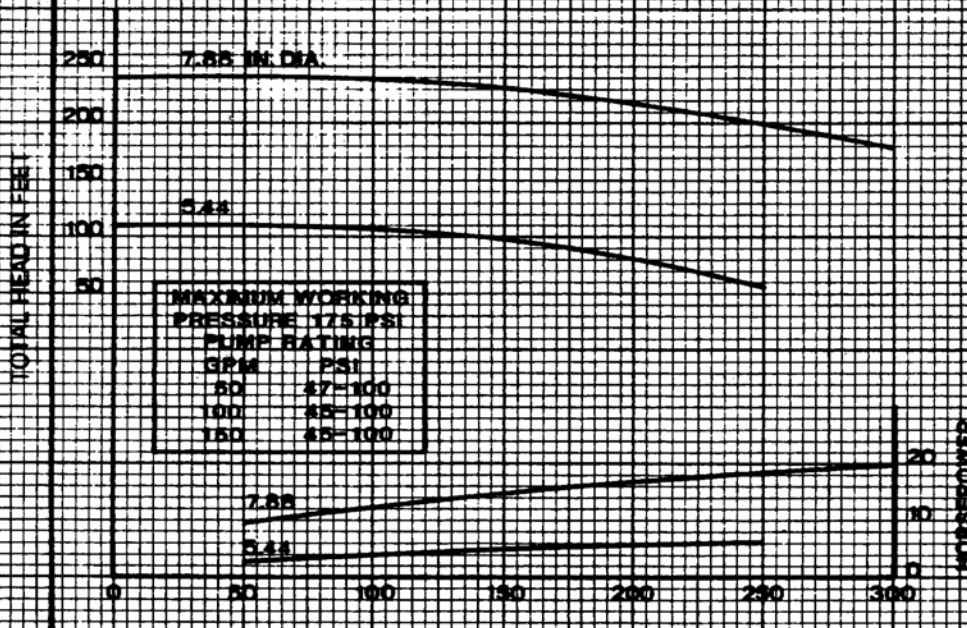

Peerless Pump Company
Indianapolis, IN 46207-7026

**INLINE FIRE PUMPS
Type 2.5PVF8**

SECTION 1540

VELOCITY HEAD INCLUDED
PERFORMANCE AT 10 G.P.M.

3520 RPM

IMPELLER 2602696

U.S. GALLONS PER MINUTE

CURVE 3116052