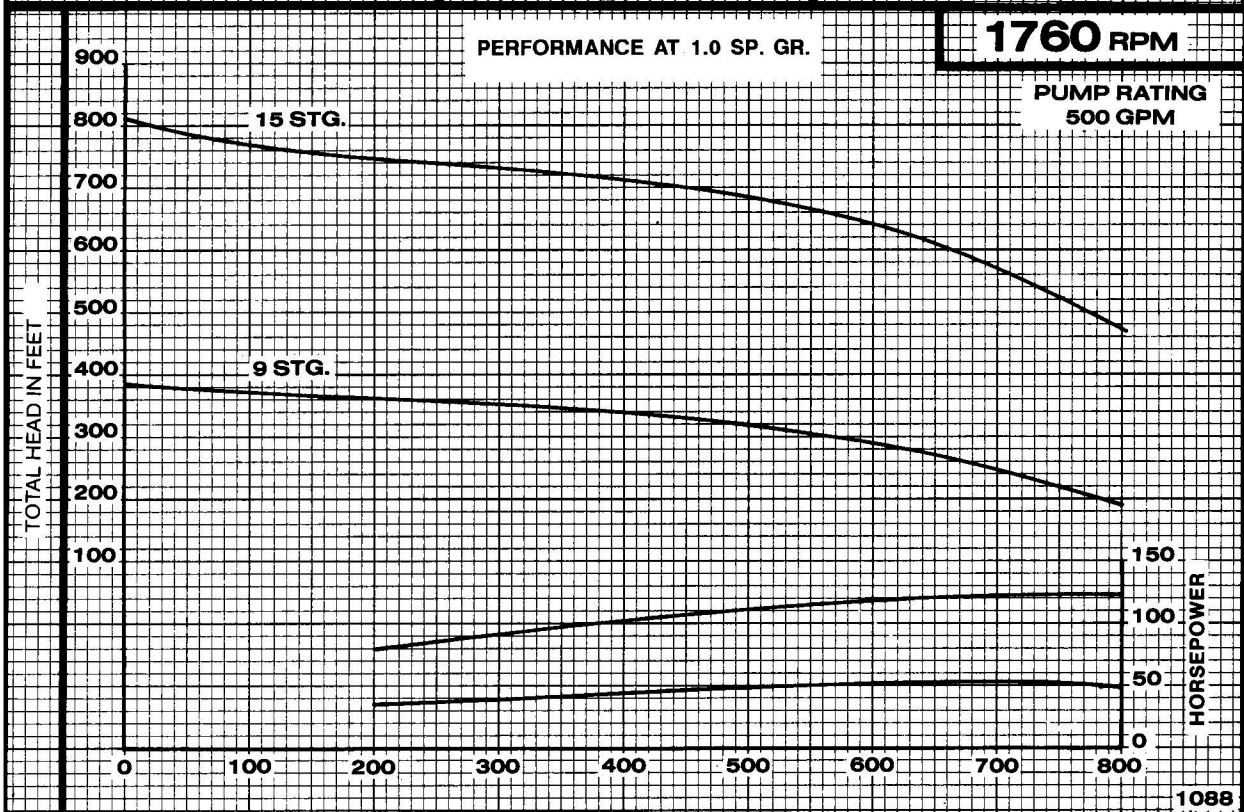

**VERTICAL TURBINE FIRE PUMPS
 Type 10MAF**

Peerless Pump Company
 Indianapolis, IN 46207-7026

IMPELLER **2624288**

U.S. GALLONS PER MINUTE

CURVE **3116069**

IMPELLER **2624288**

U.S. GALLONS PER MINUTE

CURVE **3116070**