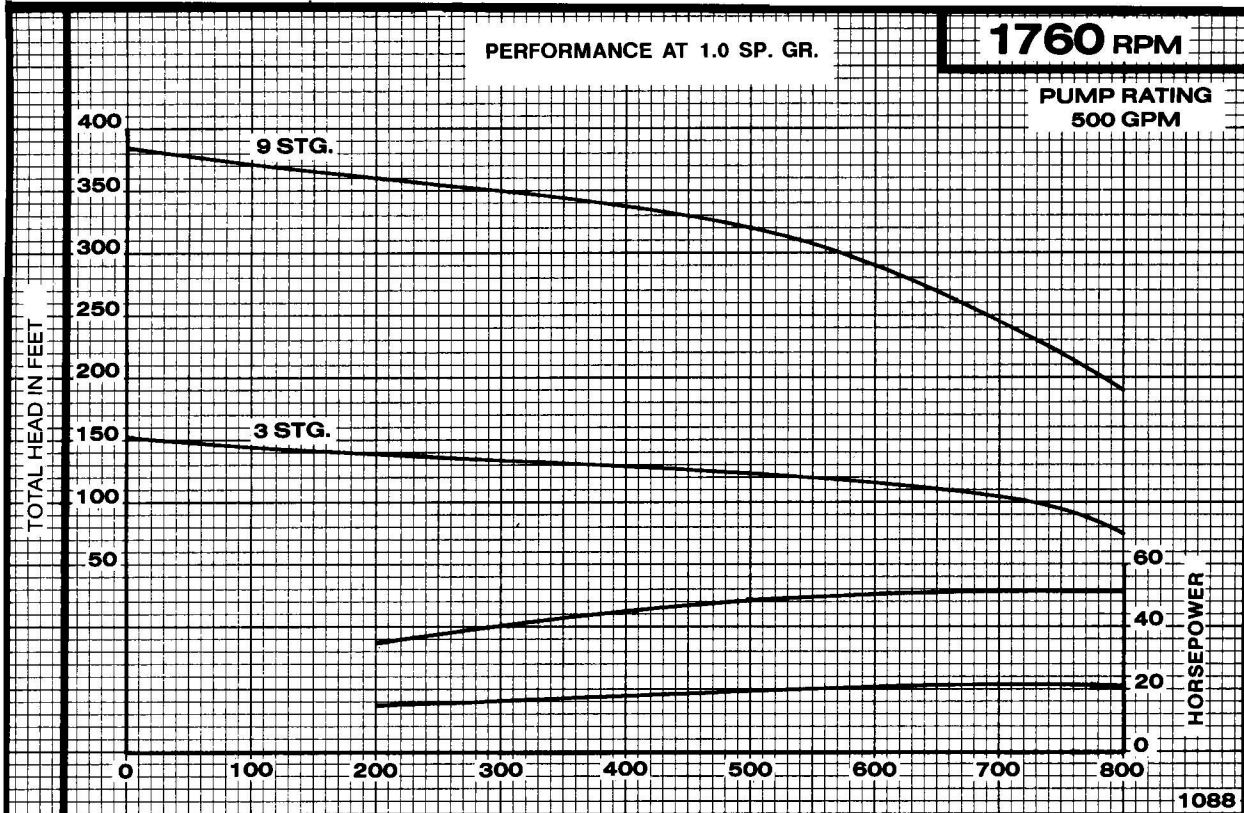

**VERTICAL TURBINE FIRE PUMPS
 Type 10MAF**

Peerless Pump Company
 Indianapolis, IN 46207-7026

IMPELLER **2624288**

U.S. GALLONS PER MINUTE

CURVE **3116069**

IMPELLER **2624288**

U.S. GALLONS PER MINUTE

CURVE **3116070**