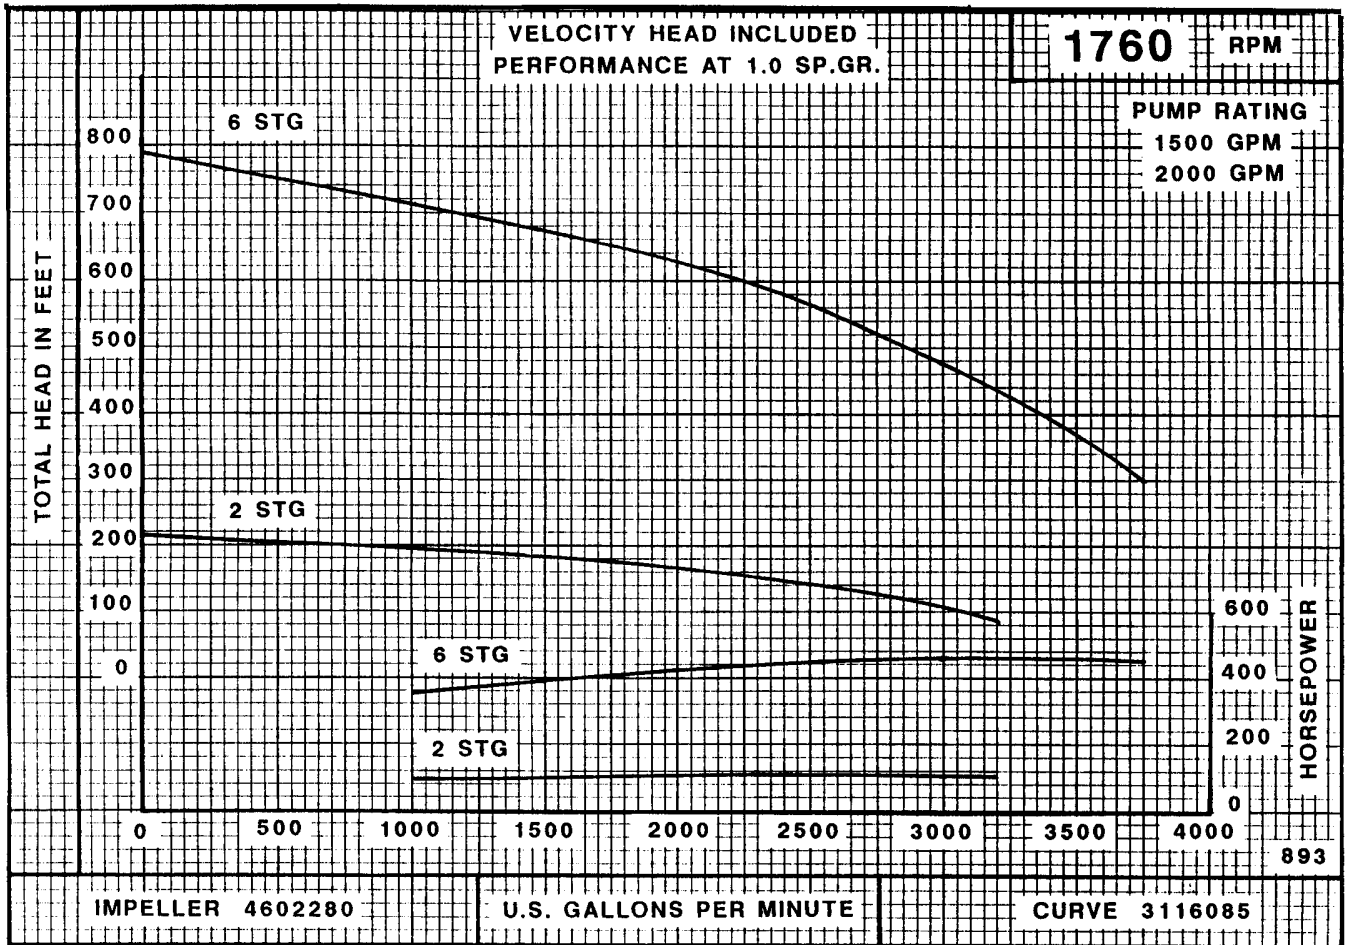

VERTICAL TURBINE FIRE PUMPS
Type 14MDF

VERTICAL TURBINE FIRE PUMPS Type 14MCF