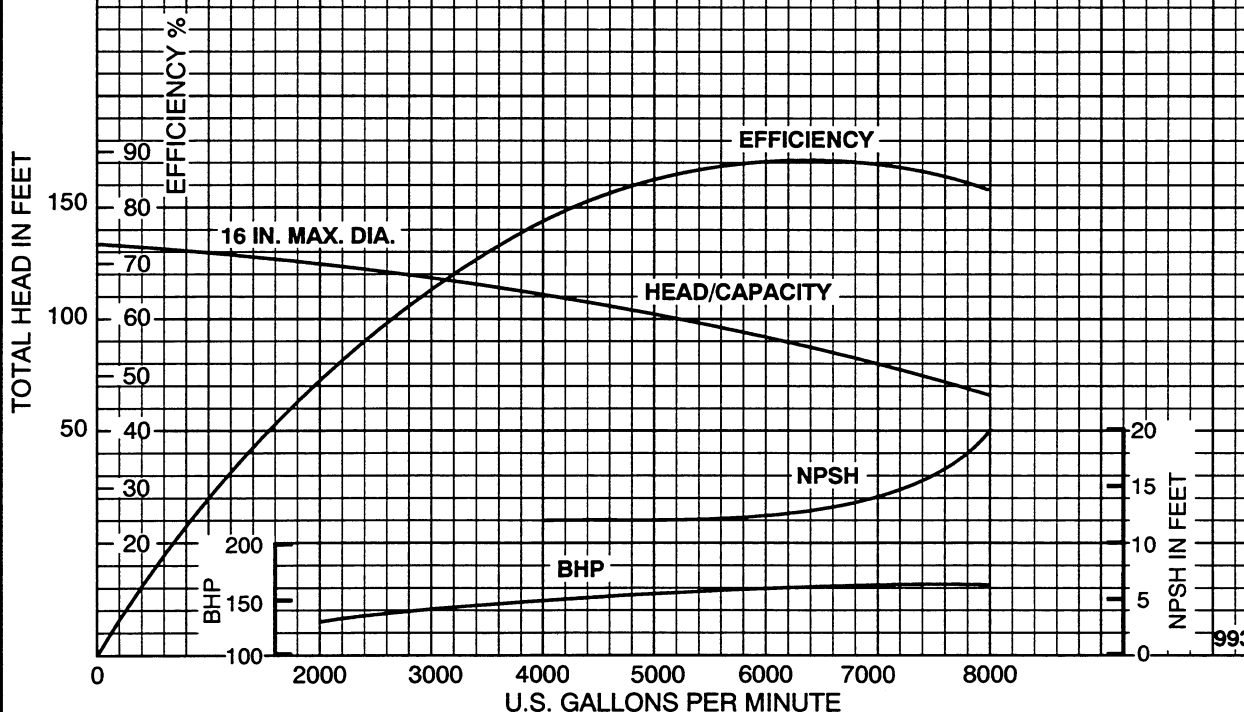

SECTION 1340

HORIZONTAL SPLIT CASE PUMPS
 Type 10A22B - 1 stg. Size 12 x 10 x 22

PEERLESS PUMP Peerless Pump Company
 Indianapolis, IN 46207-7026

1160 RPM

VELOCITY HEAD INCLUDED
 TOTAL EYE AREA 72.158 SQ. IN.
 SPHERE SIZE 0.9375 IN.

IMPELLER: 35-10A22-1

CURVE: 2894547

SECTION 1340

HORIZONTAL SPLIT CASE PUMPS
 Type 12A16D - 1 stg. Size 14 x 12 x 16

PEERLESS PUMP Peerless Pump Company
 Indianapolis, IN 46207-7026

1180 RPM

VELOCITY HEAD INCLUDED
 TOTAL EYE AREA 133.5 SQ. IN.
 SPHERE SIZE 1.13 IN.

IMPELLER: 2665912

CURVE: 3112017