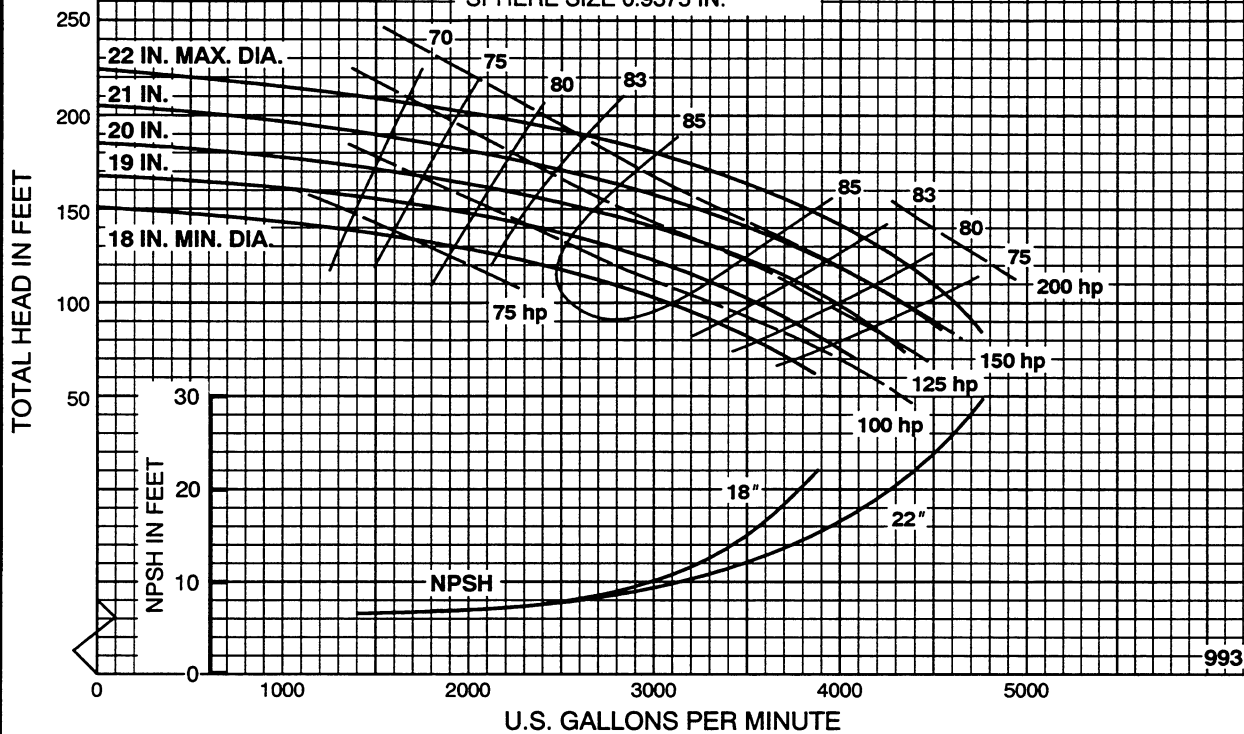

SECTION 1340

HORIZONTAL SPLIT CASE PUMPS
 Type 10A22B - 1 stg. Size 12 x 10 x 22

PEERLESS PUMP Peerless Pump Company
 Indianapolis, IN 46207-7026

1160 RPM

VELOCITY HEAD INCLUDED
 TOTAL EYE AREA 72.158 SQ. IN.
 SPHERE SIZE 0.9375 IN.

IMPELLER: 35-10A22-1

CURVE: 2894547

SECTION 1340

HORIZONTAL SPLIT CASE PUMPS
 Type 12A16D - 1 stg. Size 14 x 12 x 16

PEERLESS PUMP Peerless Pump Company
 Indianapolis, IN 46207-7026

1180 RPM

VELOCITY HEAD INCLUDED
 TOTAL EYE AREA 133.5 SQ. IN.
 SPHERE SIZE 1.13 IN.

IMPELLER: 2665912

CURVE: 3112017