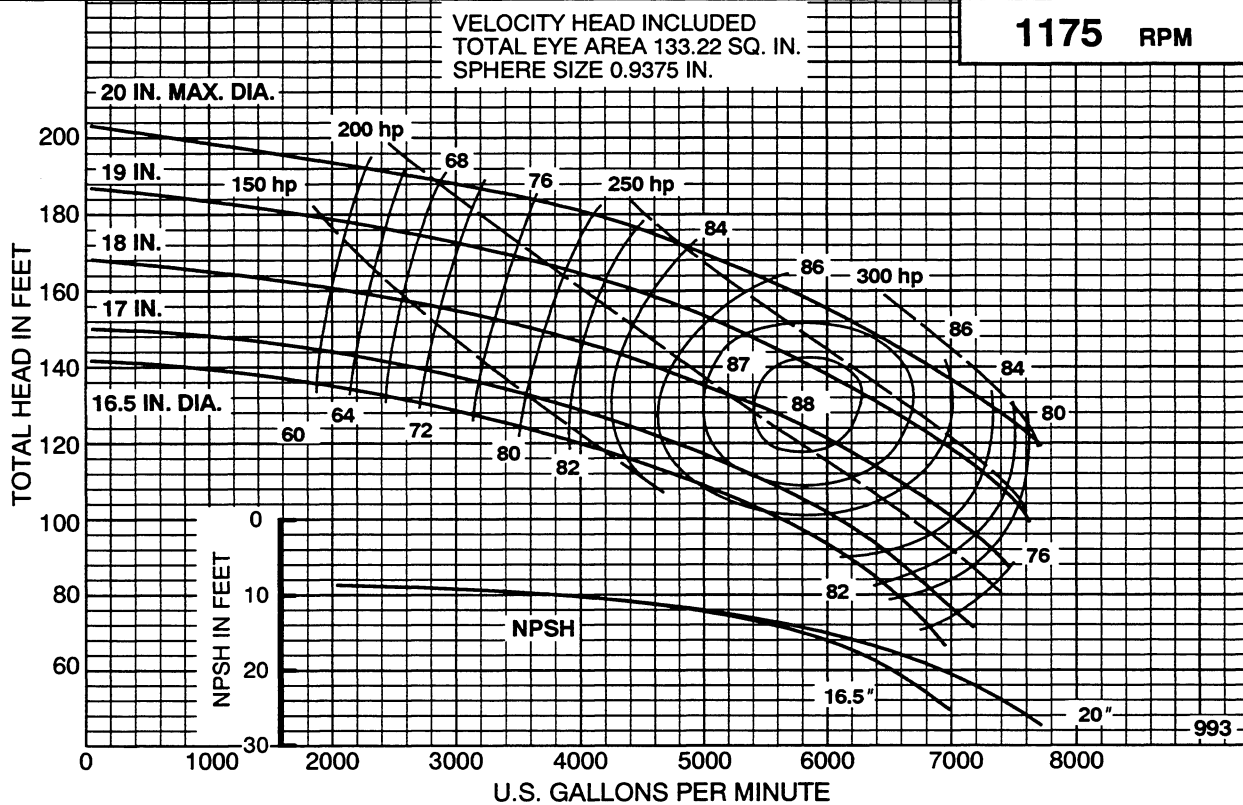

Peerless Pump Company
Indianapolis, IN 46207-7026

HORIZONTAL SPLIT CASE PUMPS
Type 12A20B - 1 stg. Size 14 x 12 x 20

SECTION 1340

IMPELLER: 35-12A20-1

CURVE: 2879547

Peerless Pump Company
Indianapolis, IN 46207-7026

HORIZONTAL SPLIT CASE PUMPS
Type 12A22B - 1 stg. Size 14 x 12 x 22

SECTION 1340

IMPELLER: 2684919

CURVE: 2894495