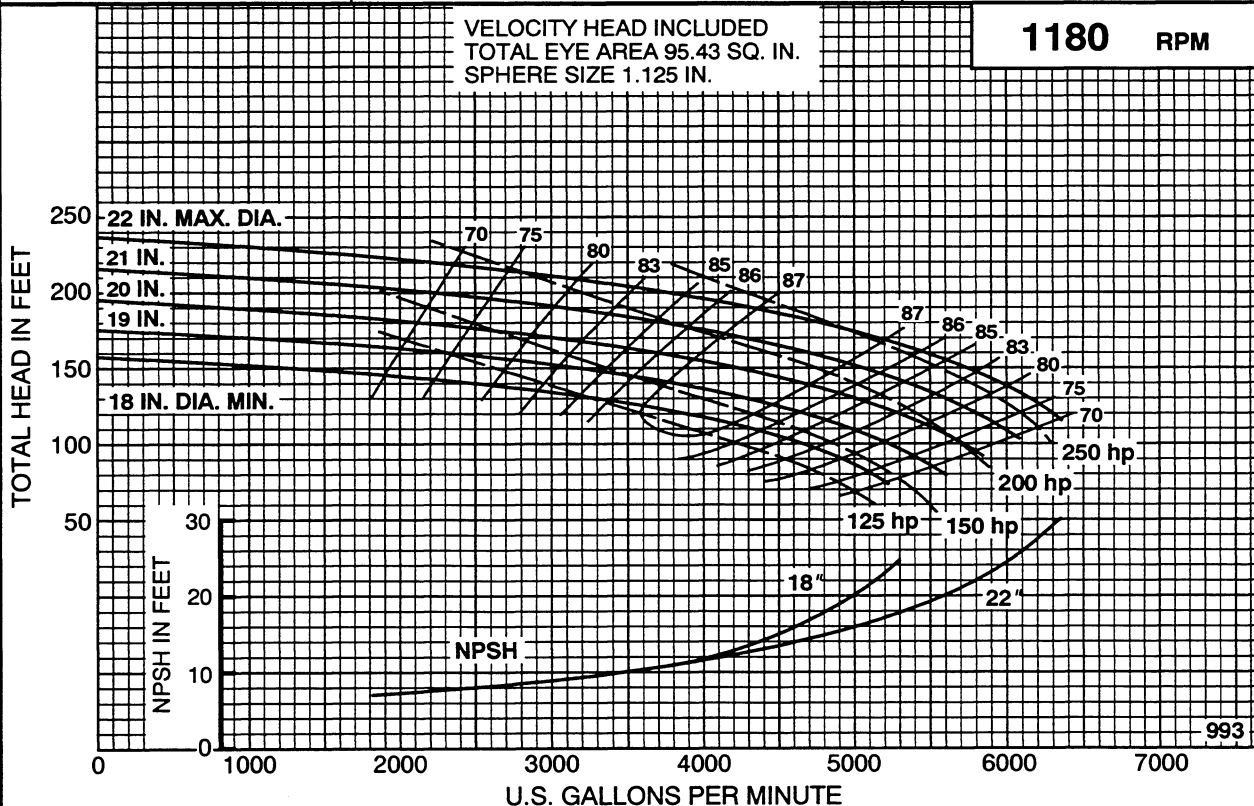

Peerless Pump Company
Indianapolis, IN 46207-7026

HORIZONTAL SPLIT CASE PUMPS
Type 12A20B - 1 stg. Size 14 x 12 x 20

SECTION 1340

IMPELLER: 35-12A20-1

CURVE: 2879547

Peerless Pump Company
Indianapolis, IN 46207-7026

HORIZONTAL SPLIT CASE PUMPS
Type 12A22B - 1 stg. Size 14 x 12 x 22

SECTION 1340

IMPELLER: 2684919

CURVE: 2894495