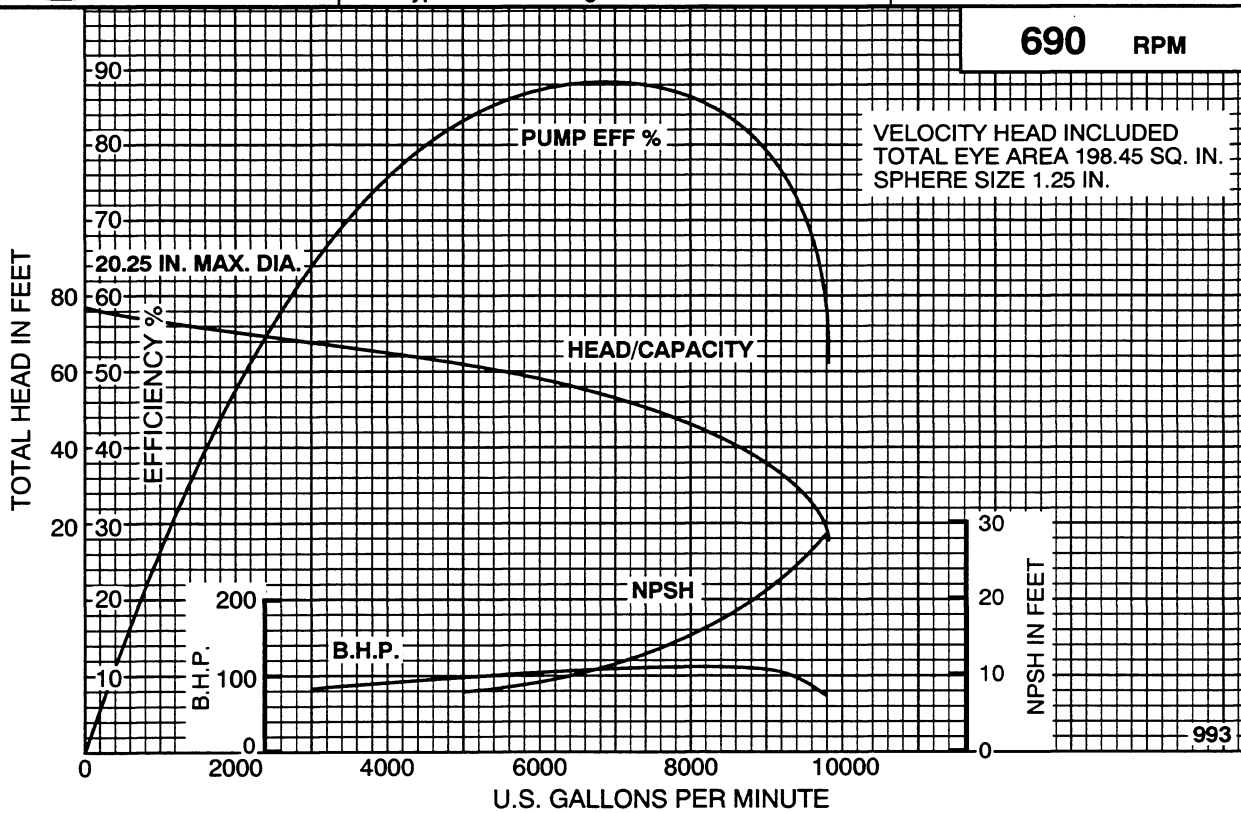

PEERLESS PUMP Peerless Pump Company
 Indianapolis, IN 46207-7026

IMPELLER: 2665398

CURVE: 2884582r

700 RPM

IMPELLER: 35-14A22-1

CURVE: 2894669

690 RPM

IMPELLER: 35-16A20-1

CURVE: 2894937