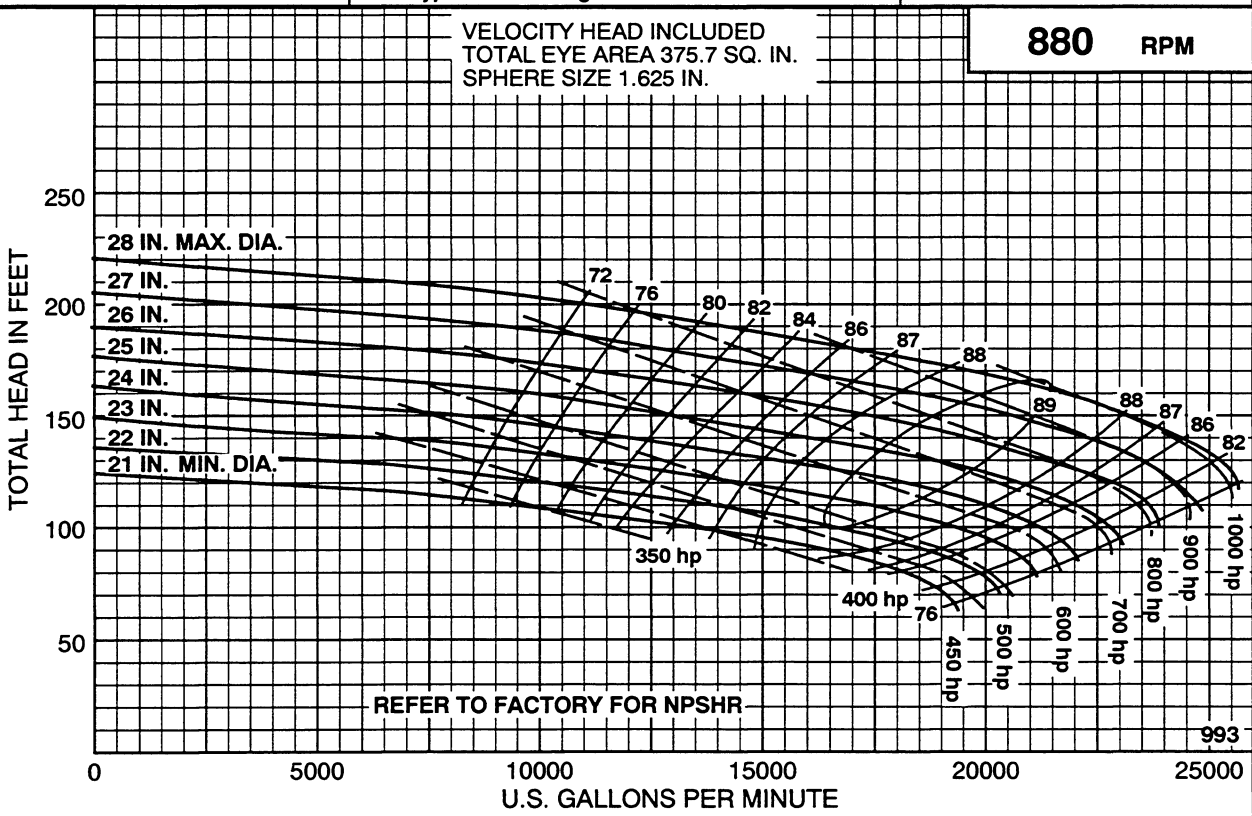

SECTION 1340

HORIZONTAL SPLIT CASE PUMPS
 Type 16A20B - 1 stg. Size 18 x 16 x 20

PEERLESS PUMP Peerless Pump Company
 Indianapolis, IN 46207-7026

IMPELLER: 35-16A20-1

CURVE: 2894938

SECTION 1340

HORIZONTAL SPLIT CASE PUMPS
 Type 20A28 - 1 stg. Size 24 x 20 x 28

PEERLESS PUMP Peerless Pump Company
 Indianapolis, IN 46207-7026

IMPELLER: 2665398

CURVE: 2884582r

700 RPM

IMPELLER: 35-14A22-1

CURVE: 2894669

690 RPM

IMPELLER: 35-16A20-1

CURVE: 2894937