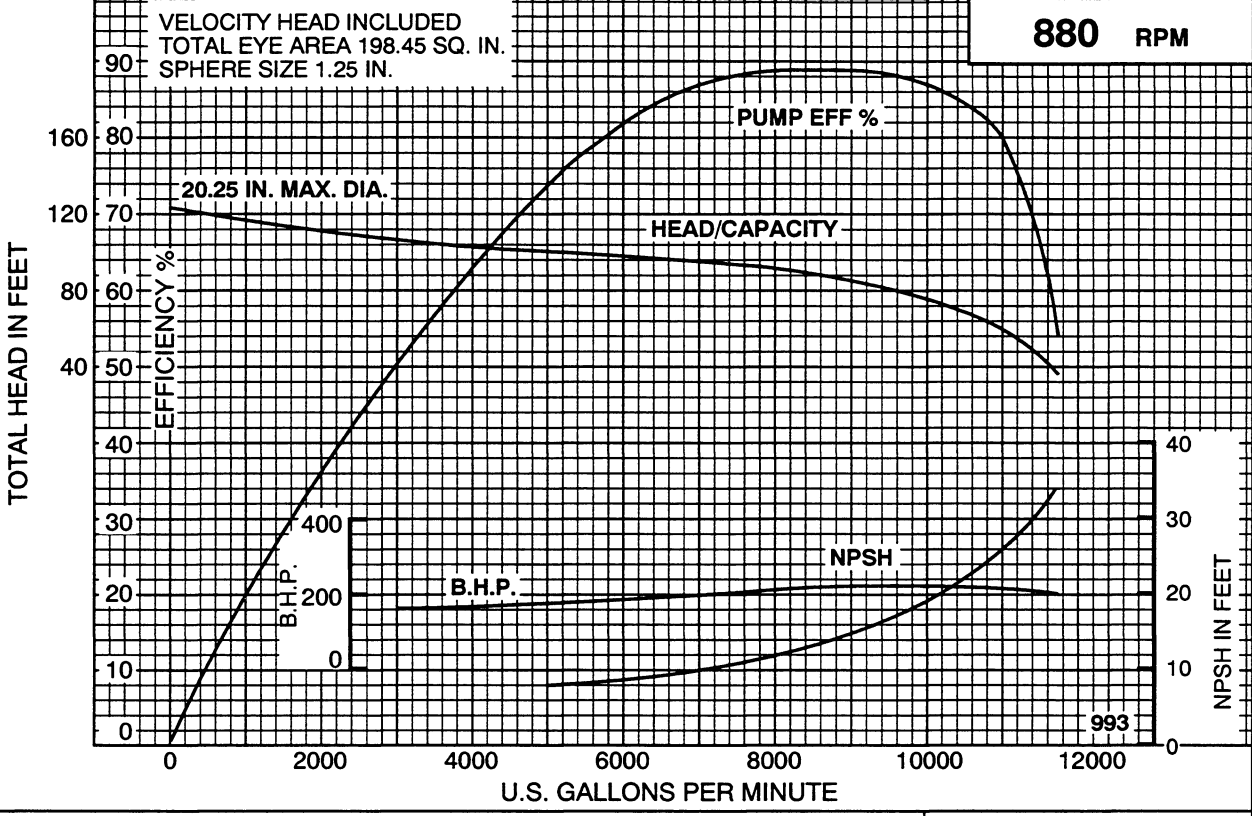

SECTION 1340

HORIZONTAL SPLIT CASE PUMPS
 Type 16A20B - 1 stg. Size 18 x 16 x 20

PEERLESS PUMP Peerless Pump Company
 Indianapolis, IN 46207-7026

IMPELLER: 35-16A20-1

CURVE: 2894938

SECTION 1340

HORIZONTAL SPLIT CASE PUMPS
 Type 20A28 - 1 stg. Size 24 x 20 x 28

PEERLESS PUMP Peerless Pump Company
 Indianapolis, IN 46207-7026

IMPELLER: 2665398

CURVE: 2884582r

700 RPM

IMPELLER: 35-14A22-1

CURVE: 2894669

690 RPM

IMPELLER: 35-16A20-1

CURVE: 2894937