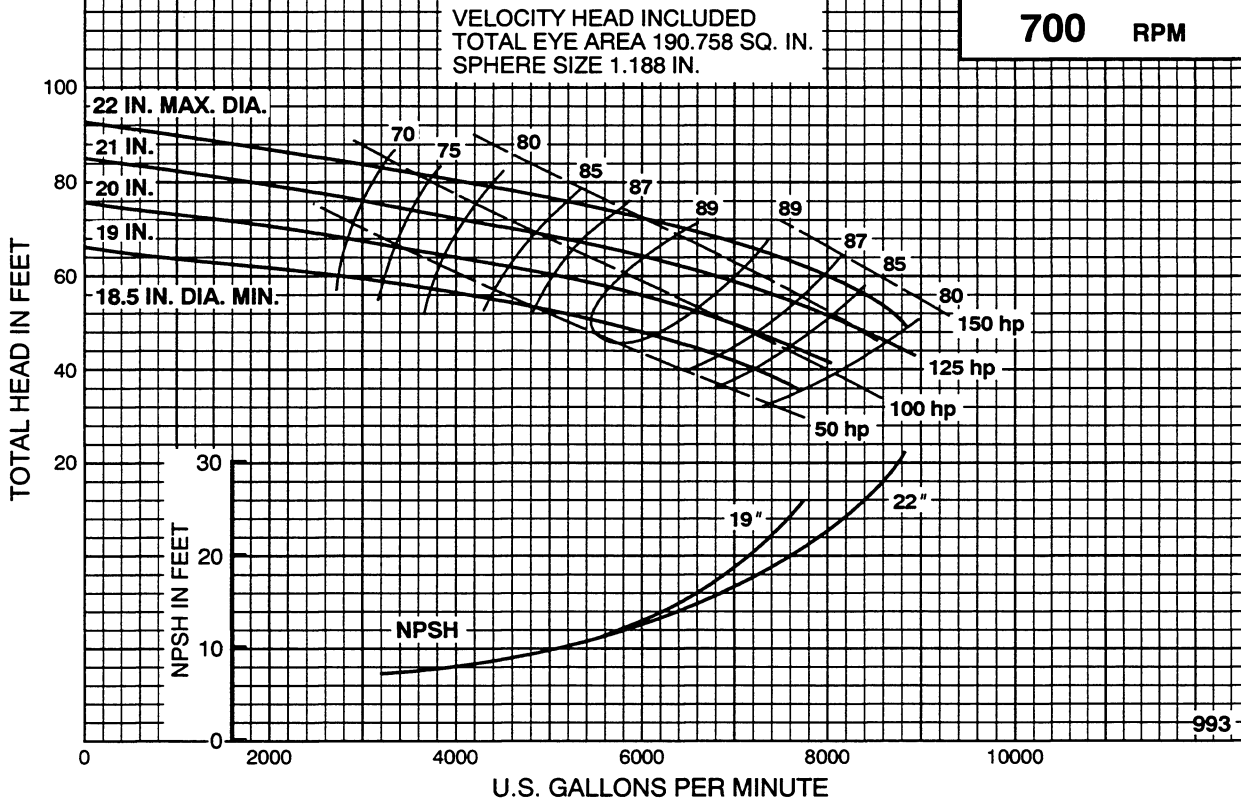

SECTION 1340

HORIZONTAL SPLIT CASE PUMPS
 Type 16A20B - 1 stg. Size 18 x 16 x 20

PEERLESS PUMP Peerless Pump Company
 Indianapolis, IN 46207-7026

IMPELLER: 35-16A20-1

CURVE: 2894938

SECTION 1340

HORIZONTAL SPLIT CASE PUMPS
 Type 20A28 - 1 stg. Size 24 x 20 x 28

PEERLESS PUMP Peerless Pump Company
 Indianapolis, IN 46207-7026

IMPELLER: 2665398

CURVE: 2884582r

700 RPM

IMPELLER: 35-14A22-1

CURVE: 2894669

690 RPM

IMPELLER: 35-16A20-1

CURVE: 2894937