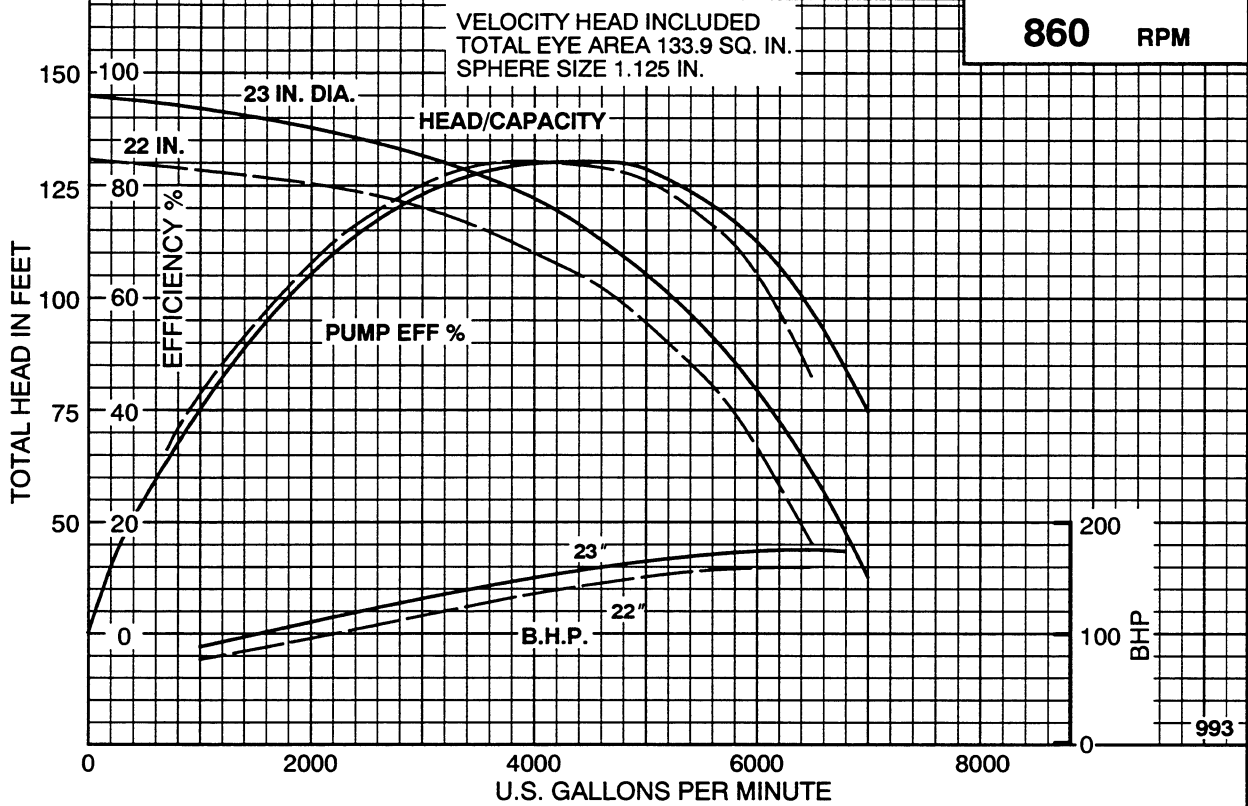

Peerless Pump Company
Indianapolis, IN 46207-7026

HORIZONTAL SPLIT CASE PUMPS
Type 14A24-B - 1 stg. Size 16 x 14 x 24

SECTION 1340

IMPELLER: 35-14A24-1

CURVE: C-11223r

Peerless Pump Company
Indianapolis, IN 46207-7026

HORIZONTAL SPLIT CASE PUMPS
Type 16A18B - 1 stg. Size 18 x 16 x 18

SECTION 1340

IMPELLER: 35-16LH-1

CURVE: 3112018