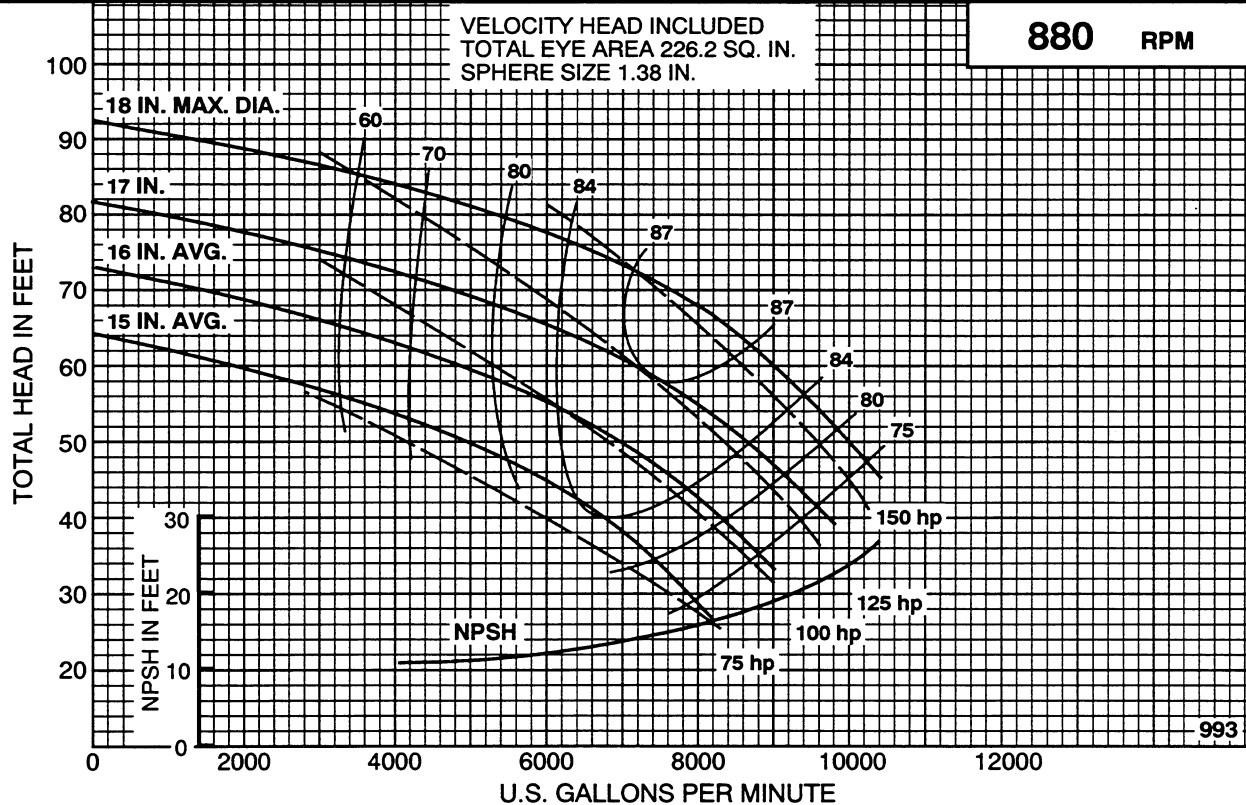

Peerless Pump Company
Indianapolis, IN 46207-7026

HORIZONTAL SPLIT CASE PUMPS
Type 14A24-B - 1 stg. Size 16 x 14 x 24

SECTION 1340

IMPELLER: 35-14A24-1

CURVE: C-11223r

Peerless Pump Company
Indianapolis, IN 46207-7026

HORIZONTAL SPLIT CASE PUMPS
Type 16A18B - 1 stg. Size 18 x 16 x 18

SECTION 1340

IMPELLER: 35-16LH-1

CURVE: 3112018