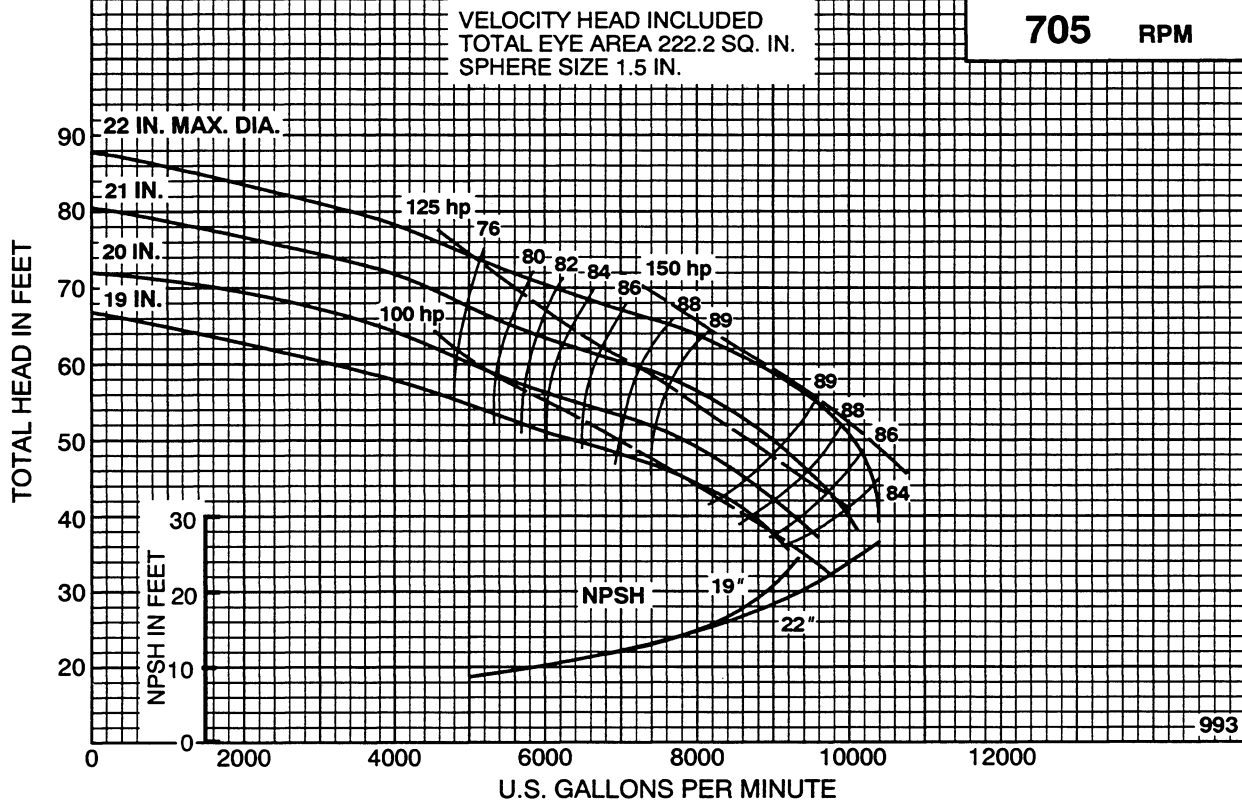

SECTION 1340

HORIZONTAL SPLIT CASE PUMPS
 Type 18A22B - 1 stg. Size 20 x 18 x 22

PEERLESS PUMP Peerless Pump Company
 Indianapolis, IN 46207-7026

IMPELLER: 2654733

CURVE: 2886501

SECTION 1340

HORIZONTAL SPLIT CASE PUMPS
 Type 20A28 - 1 stg. Size 24 x 20 x 28