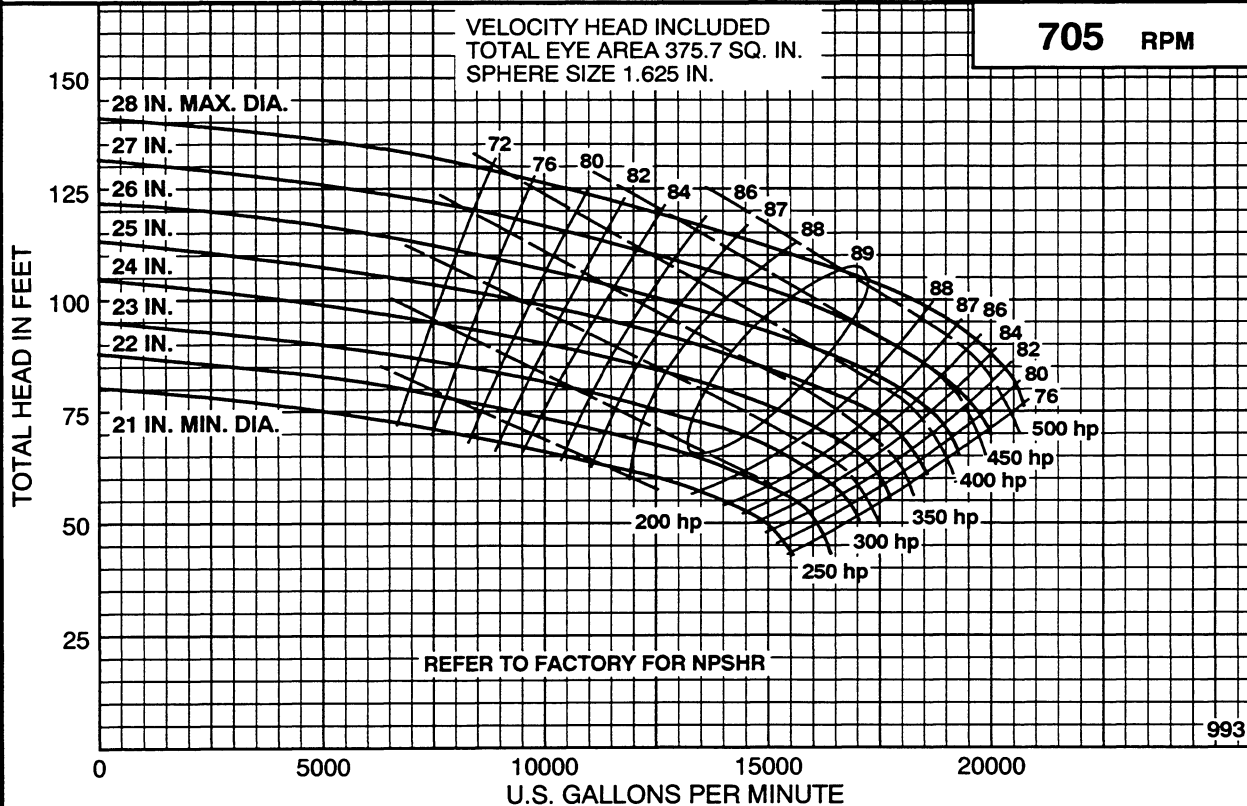

SECTION 1340

HORIZONTAL SPLIT CASE PUMPS
 Type 18A22B - 1 stg. Size 20 x 18 x 22

PEERLESS PUMP Peerless Pump Company
 Indianapolis, IN 46207-7026

IMPELLER: 2654733

CURVE: 2886501

SECTION 1340

HORIZONTAL SPLIT CASE PUMPS
 Type 20A28 - 1 stg. Size 24 x 20 x 28

PEERLESS PUMP Peerless Pump Company
 Indianapolis, IN 46207-7026

IMPELLER: 2665398

CURVE: 2884581r