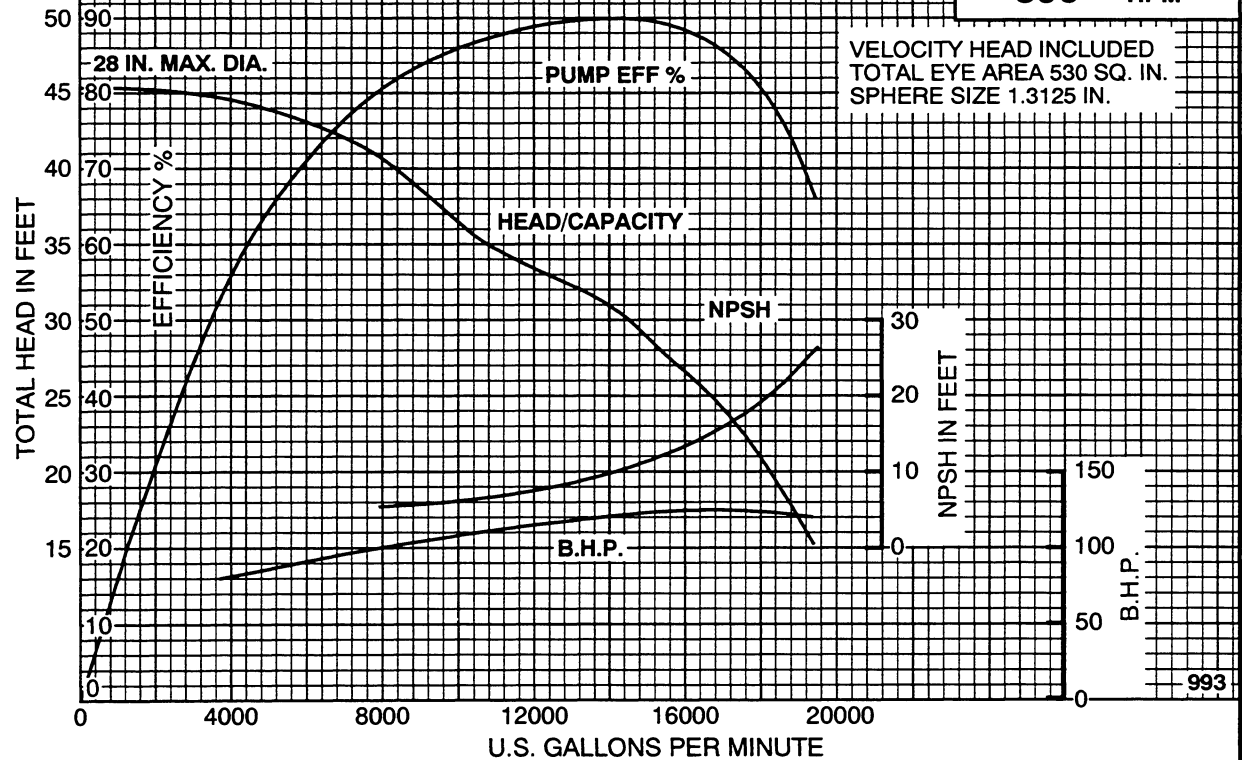

SECTION 1340

435 RPM

IMPELLER: 35-24A28-1

CURVE: 2886574

Peerless Pump Company
Indianapolis, IN 46207-7026

HORIZONTAL SPLIT CASE PUMPS
Type 24A28B - 1 stg. Size 30 x 24 x 28

SECTION 1340

390 RPM

IMPELLER: 35-24A28-1

CURVE: 2886573