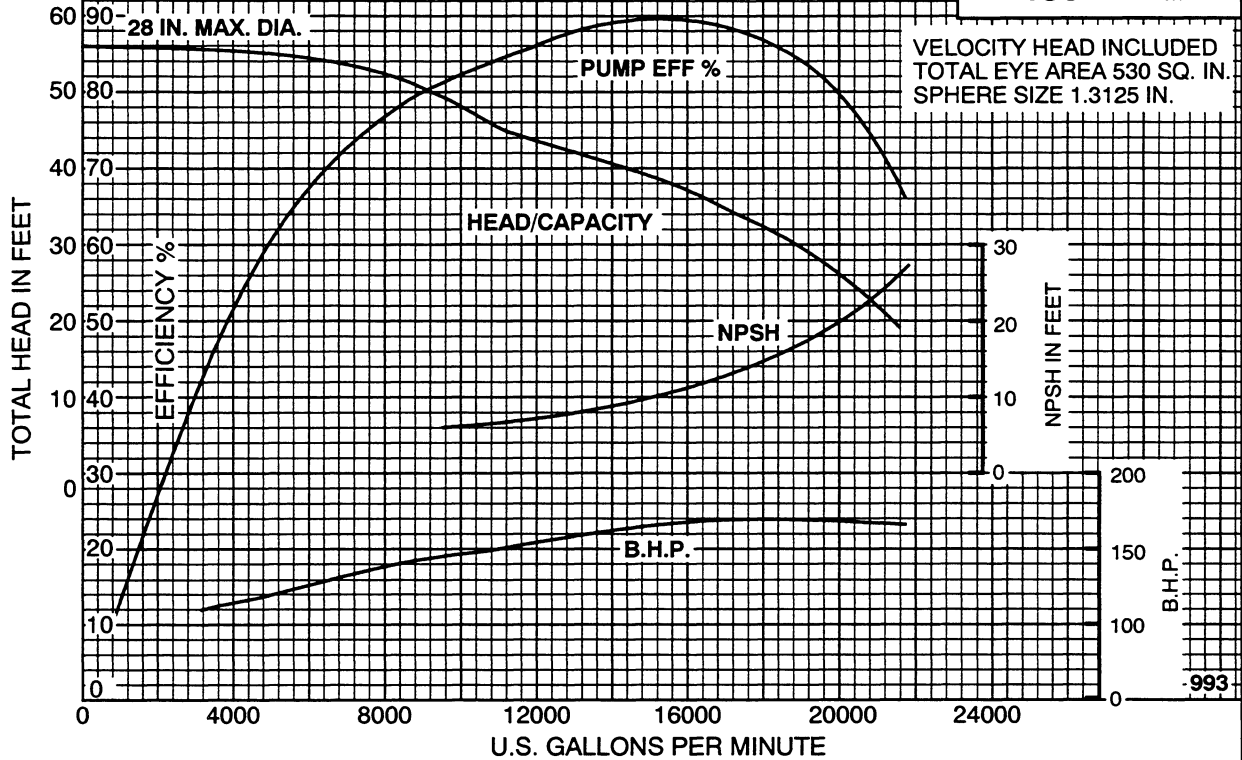

PEERLESS PUMP Peerless Pump Company
 Indianapolis, IN 46207-7025

IMPELLER: 35-18A22-2

CURVE: C-16946r

Peerless Pump Company
Indianapolis, IN 46207-7026

HORIZONTAL SPLIT CASE PUMPS
Type 24A28B - 1 stg. Size 30 x 24 x 28

SECTION 1340

435 RPM

IMPELLER: 35-24A28-1

CURVE: 2886574

Peerless Pump Company
Indianapolis, IN 46207-7026

HORIZONTAL SPLIT CASE PUMPS
Type 24A28B - 1 stg. Size 30 x 24 x 28

SECTION 1340

390 RPM

IMPELLER: 35-24A28-1

CURVE: 2886573