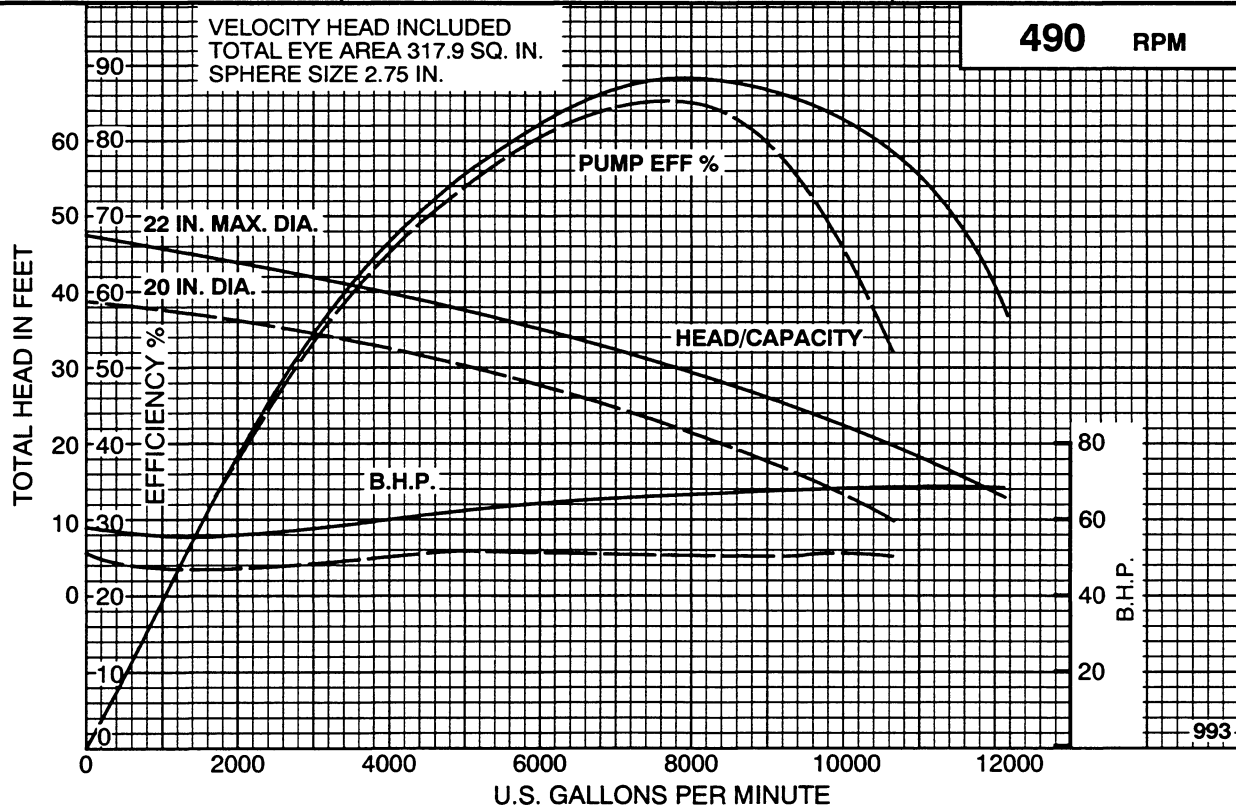

SECTION 1340

HORIZONTAL SPLIT CASE PUMPS
 Type 24A28B - 1 stg. Size 30 x 24 x 28

PEERLESS PUMP Peerless Pump Company
 Indianapolis, IN 46207-7025

IMPELLER: 35-24A28-1

CURVE: 2886575

SECTION 1340

HORIZONTAL SPLIT CASE PUMPS
 Type 18A22B - 1 stg. Size 20 x 18 x 22

PEERLESS PUMP Peerless Pump Company
 Indianapolis, IN 46207-7025

IMPELLER: 35-18A22-2

CURVE: C-16946r

Peerless Pump Company
Indianapolis, IN 46207-7026

HORIZONTAL SPLIT CASE PUMPS
Type 24A28B - 1 stg. Size 30 x 24 x 28

SECTION 1340

435 RPM

IMPELLER: 35-24A28-1

CURVE: 2886574

Peerless Pump Company
Indianapolis, IN 46207-7026

HORIZONTAL SPLIT CASE PUMPS
Type 24A28B - 1 stg. Size 30 x 24 x 28

SECTION 1340

390 RPM

IMPELLER: 35-24A28-1

CURVE: 2886573