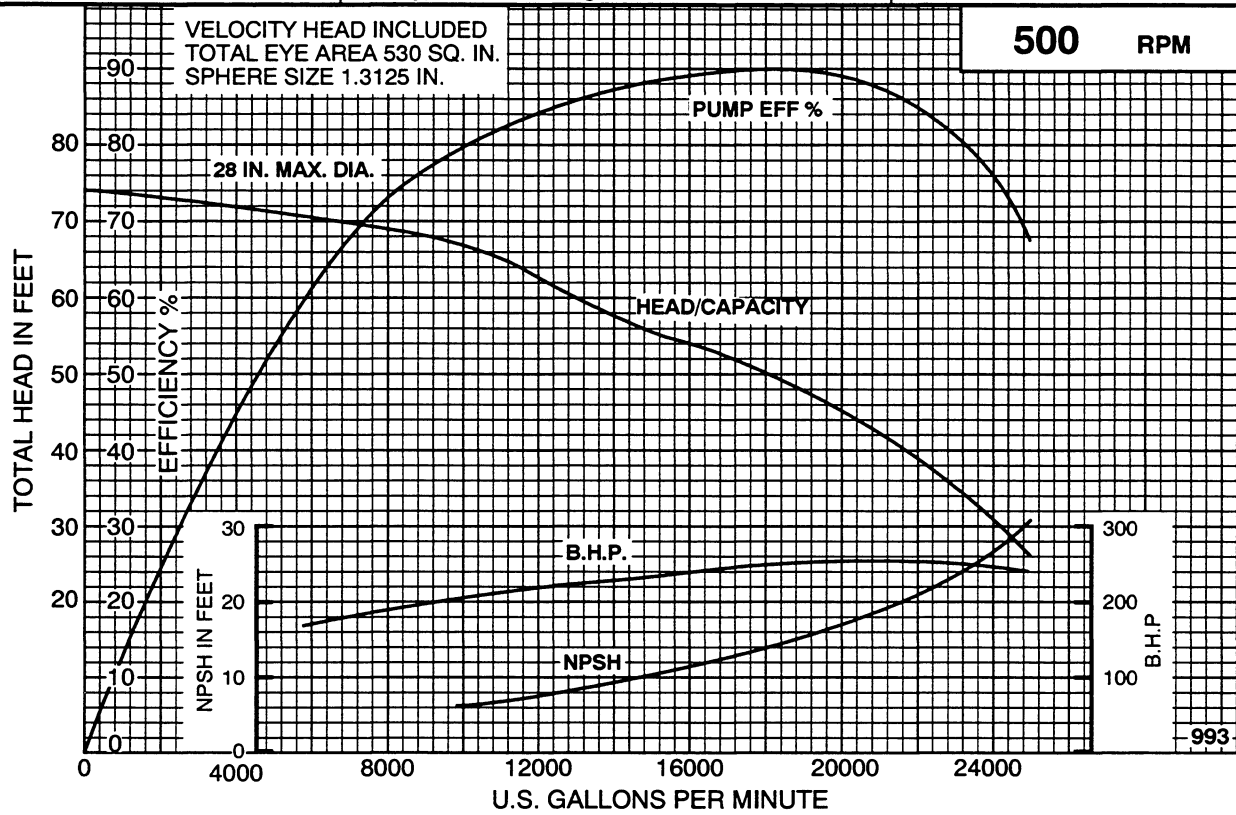

SECTION 1340

HORIZONTAL SPLIT CASE PUMPS
 Type 24A28B - 1 stg. Size 30 x 24 x 28

PEERLESS PUMP Peerless Pump Company
 Indianapolis, IN 46207-7025

IMPELLER: 35-24A28-1

CURVE: 2886575

SECTION 1340

HORIZONTAL SPLIT CASE PUMPS
 Type 18A22B - 1 stg. Size 20 x 18 x 22

PEERLESS PUMP Peerless Pump Company
 Indianapolis, IN 46207-7025

IMPELLER: 35-18A22-2

CURVE: C-16946r

Peerless Pump Company
Indianapolis, IN 46207-7026

HORIZONTAL SPLIT CASE PUMPS
Type 24A28B - 1 stg. Size 30 x 24 x 28

SECTION 1340

435 RPM

IMPELLER: 35-24A28-1

CURVE: 2886574

Peerless Pump Company
Indianapolis, IN 46207-7026

HORIZONTAL SPLIT CASE PUMPS
Type 24A28B - 1 stg. Size 30 x 24 x 28

SECTION 1340

390 RPM

IMPELLER: 35-24A28-1

CURVE: 2886573