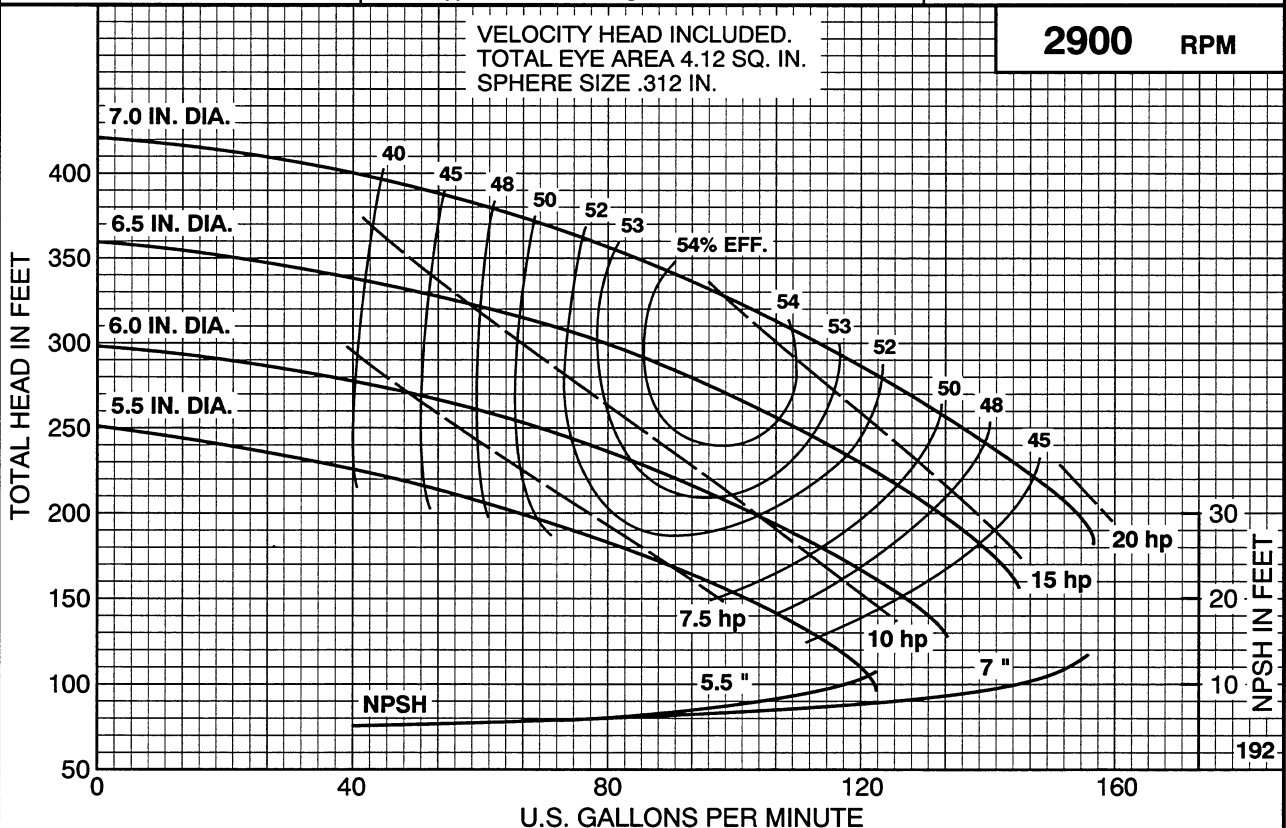

IMPELLER: 2677910/11 & 2672947/48

CURVE: 2862941

IMPELLER: 2677910/11 & 2672947/48

CURVE: 2863908

IMPELLER: 2677910/11 & 2672947/48

CURVE: 2862943

IMPELLER: 2677910/11 & 2672947/48

CURVE: 2863906

SECTION 1440

HORIZONTAL SPLIT CASE PUMPS
 Type 1 1/2 TU7 - 2 stg. Size 1.5 X 2.5 X 7.0

PEARLESS PUMP Pearless Pump Company
 Indianapolis, IN 46207-7026

2900 RPM

IMPELLER: 2677910/11 & 2672947/48

CURVE: 2862942

SECTION 1440

HORIZONTAL SPLIT CASE PUMPS
 Type 1.5 UT7 - 3 stg. Size 1.5 x 2.5 x 7.0

PEARLESS PUMP Pearless Pump Company
 Indianapolis, IN 46207-7026

2900 RPM

IMPELLER: 2677910/11 & 2672947/48

CURVE: 2863907