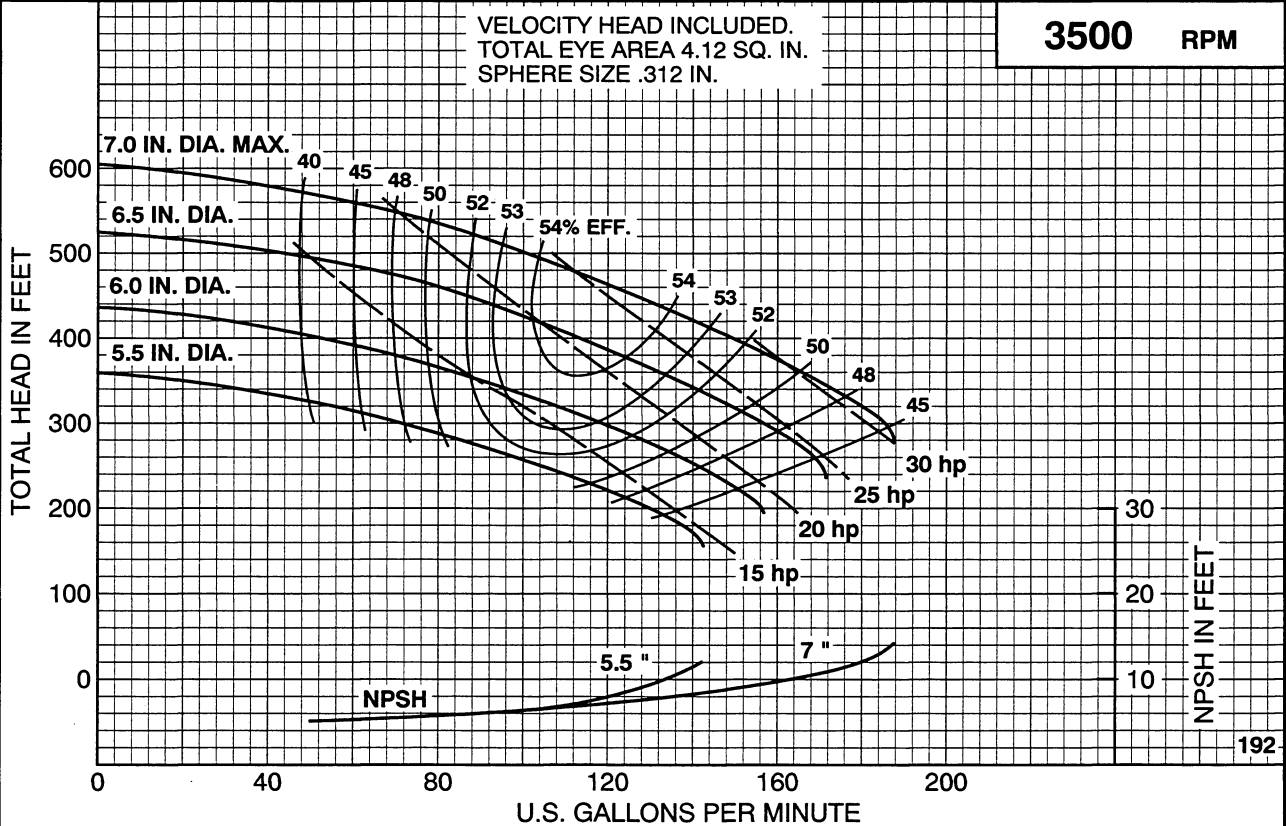

IMPELLER: 2677910/11 & 2672947/48

CURVE: 2862941

IMPELLER: 2677910/11 & 2672947/48

CURVE: 2863908

IMPELLER: 2677910/11 & 2672947/48

CURVE: 2862943

IMPELLER: 2677910/11 & 2672947/48

CURVE: 2863906

SECTION 1440

HORIZONTAL SPLIT CASE PUMPS
 Type 1 1/2 TU7 - 2 stg. Size 1.5 X 2.5 X 7.0

PEARLESS PUMP Pearless Pump Company
 Indianapolis, IN 46207-7026

2900 RPM

IMPELLER: 2677910/11 & 2672947/48

CURVE: 2862942

SECTION 1440

HORIZONTAL SPLIT CASE PUMPS
 Type 1.5 UT7 - 3 stg. Size 1.5 x 2.5 x 7.0

PEARLESS PUMP Pearless Pump Company
 Indianapolis, IN 46207-7026

2900 RPM

IMPELLER: 2677910/11 & 2672947/48

CURVE: 2863907