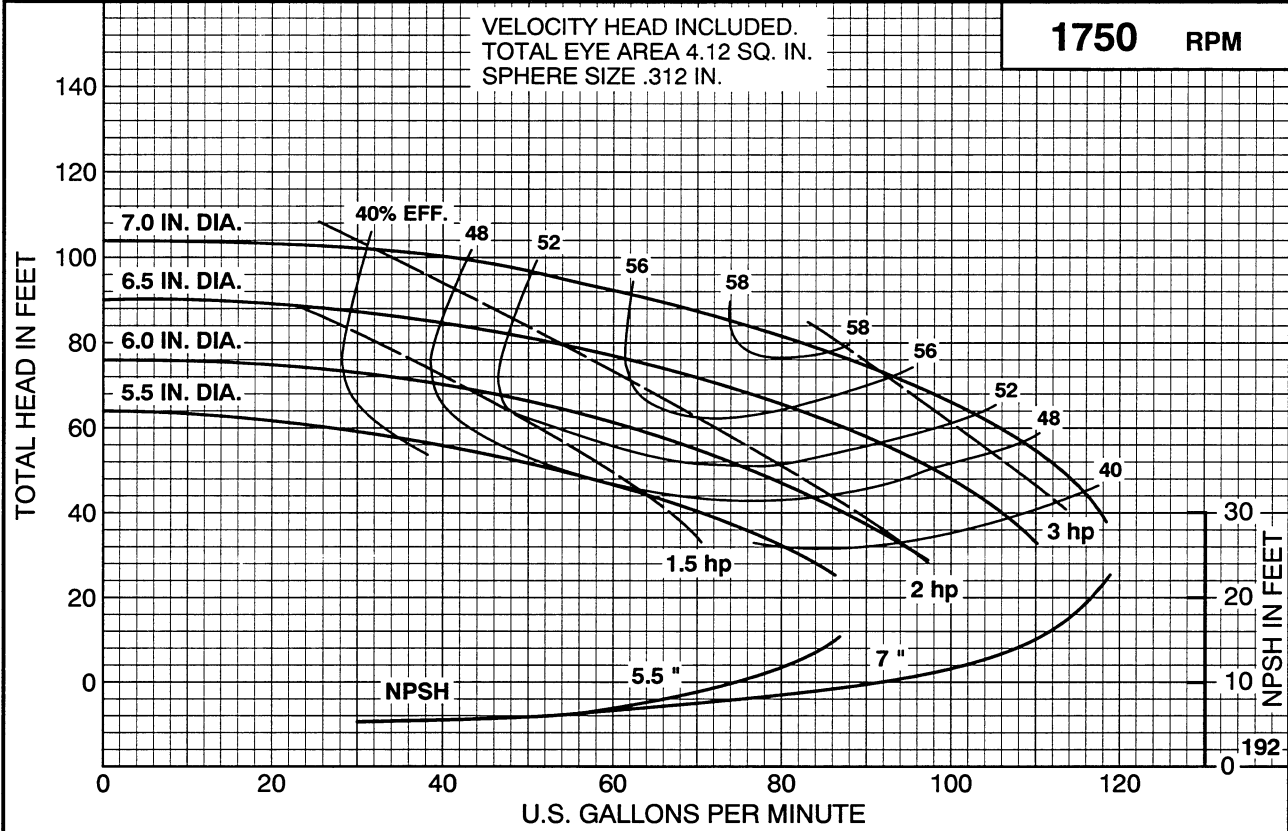

IMPELLER: 2677910/11 & 2672947/48

CURVE: 2862941

IMPELLER: 2677910/11 & 2672947/48

CURVE: 2863908

IMPELLER: 2677910/11 & 2672947/48

CURVE: 2862943

IMPELLER: 2677910/11 & 2672947/48

CURVE: 2863906

SECTION 1440

HORIZONTAL SPLIT CASE PUMPS
 Type 1 1/2 TU7 - 2 stg. Size 1.5 X 2.5 X 7.0

PEARLESS PUMP Pearless Pump Company
 Indianapolis, IN 46207-7026

2900 RPM

IMPELLER: 2677910/11 & 2672947/48

CURVE: 2862942

SECTION 1440

HORIZONTAL SPLIT CASE PUMPS
 Type 1.5 UT7 - 3 stg. Size 1.5 x 2.5 x 7.0

PEARLESS PUMP Pearless Pump Company
 Indianapolis, IN 46207-7026

2900 RPM

IMPELLER: 2677910/11 & 2672947/48

CURVE: 2863907