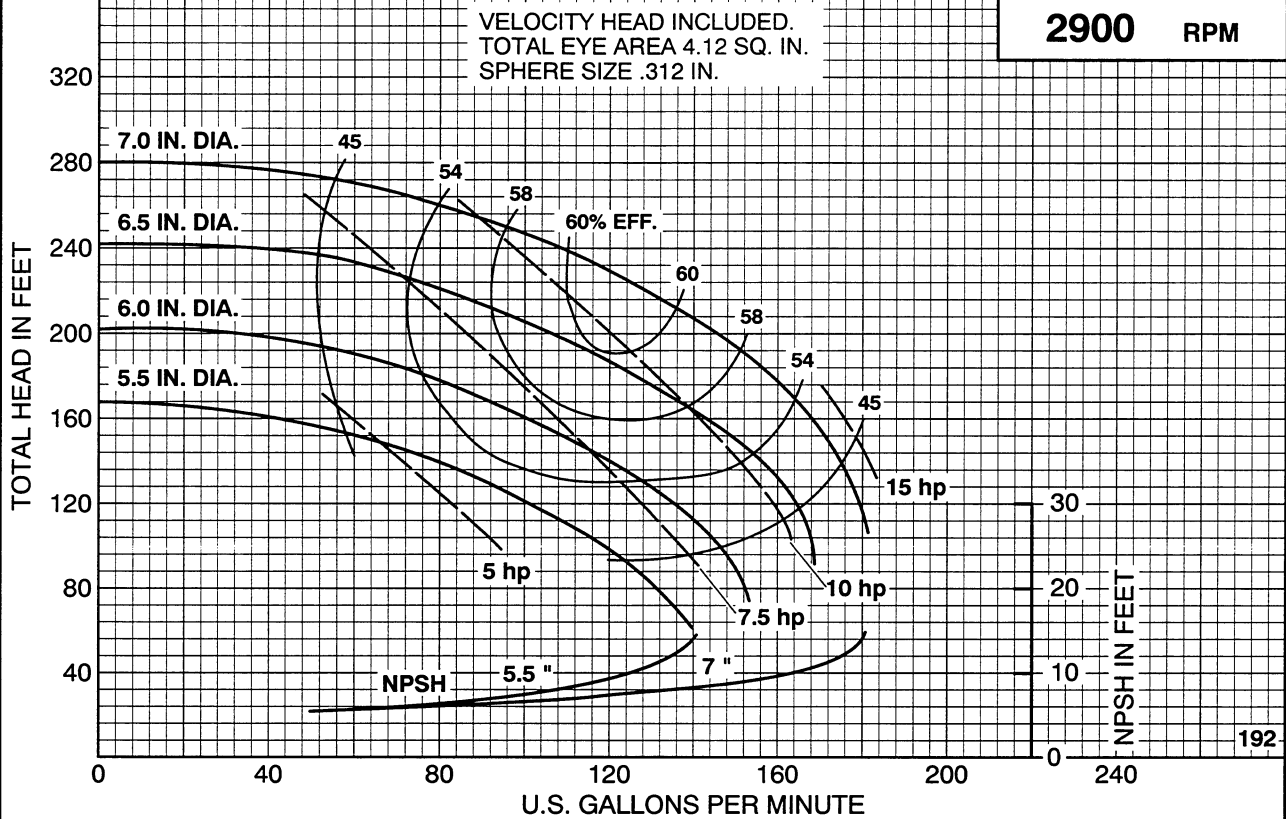

IMPELLER: 2677910/11 & 2672947/48

CURVE: 2862941

IMPELLER: 2677910/11 & 2672947/48

CURVE: 2863908

IMPELLER: 2677910/11 & 2672947/48

CURVE: 2862943

IMPELLER: 2677910/11 & 2672947/48

CURVE: 2863906

SECTION 1440

HORIZONTAL SPLIT CASE PUMPS
 Type 1 1/2 TU7 - 2 stg. Size 1.5 X 2.5 X 7.0

PEARLESS PUMP Pearless Pump Company
 Indianapolis, IN 46207-7026

2900 RPM

IMPELLER: 2677910/11 & 2672947/48

CURVE: 2862942

SECTION 1440

HORIZONTAL SPLIT CASE PUMPS
 Type 1.5 UT7 - 3 stg. Size 1.5 x 2.5 x 7.0

PEARLESS PUMP Pearless Pump Company
 Indianapolis, IN 46207-7026

2900 RPM

IMPELLER: 2677910/11 & 2672947/48

CURVE: 2863907