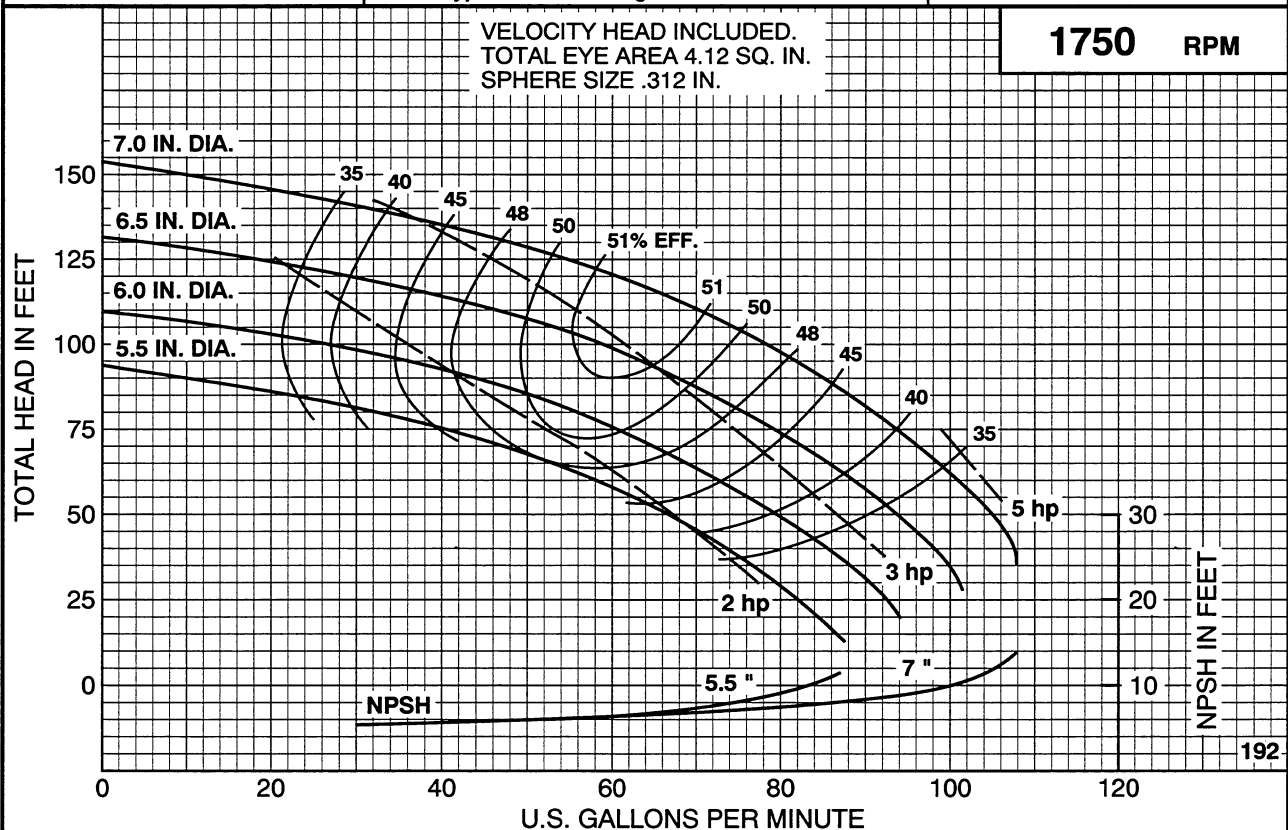

IMPELLER: 2677910/11 & 2672947/48

CURVE: 2862941

IMPELLER: 2677910/11 & 2672947/48

CURVE: 2863908

IMPELLER: 2677910/11 & 2672947/48

CURVE: 2862943

IMPELLER: 2677910/11 & 2672947/48

CURVE: 2863906

SECTION 1440

HORIZONTAL SPLIT CASE PUMPS
 Type 1 1/2 TU7 - 2 stg. Size 1.5 X 2.5 X 7.0

PEARLESS PUMP Pearless Pump Company
 Indianapolis, IN 46207-7026

2900 RPM

IMPELLER: 2677910/11 & 2672947/48

CURVE: 2862942

SECTION 1440

HORIZONTAL SPLIT CASE PUMPS
 Type 1.5 UT7 - 3 stg. Size 1.5 x 2.5 x 7.0

PEARLESS PUMP Pearless Pump Company
 Indianapolis, IN 46207-7026

2900 RPM

IMPELLER: 2677910/11 & 2672947/48

CURVE: 2863907