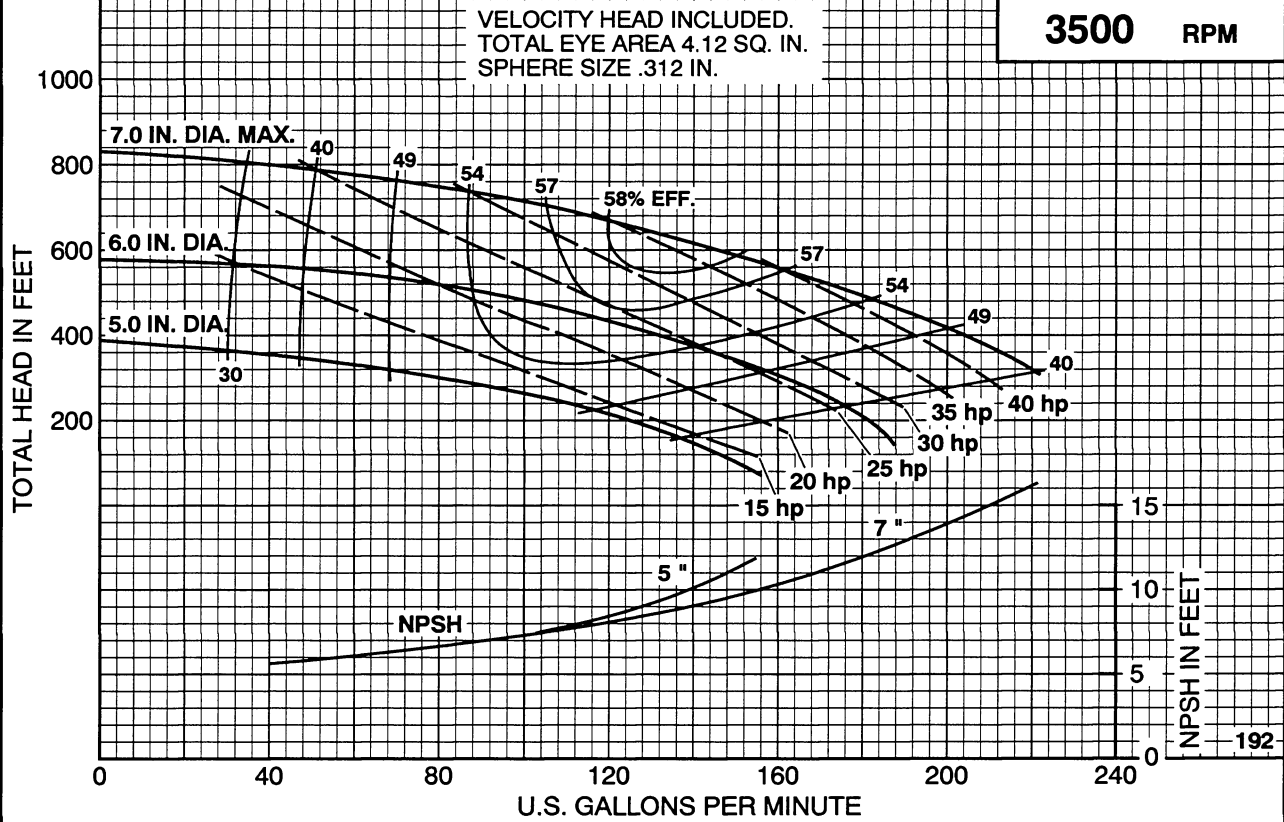

# SECTION 1440

**HORIZONTAL SPLIT CASE PUMPS**  
 Type 1-1/2TUT7 - 4 stg. Size 1.5 X 2.5 X 7.0

Peerless Pump Company  
 Indianapolis, IN 46207-7026

IMPELLER: 2677910/11 & 2672947/48

CURVE: 2860551

# SECTION 1440

**HORIZONTAL SPLIT CASE PUMPS**  
 Type 2TU8 - 2 stg. Size 2 X 3 X 8.0

Peerless Pump Company  
 Indianapolis, IN 46207-7026

IMPELLER: 2677908/09 & 2662956/57

CURVE: 2880084

IMPELLER: 2677910/11 & 2672947/48

CURVE: 2860550

IMPELLER: 2677908/09 & 2662956/57

CURVE: 2880083