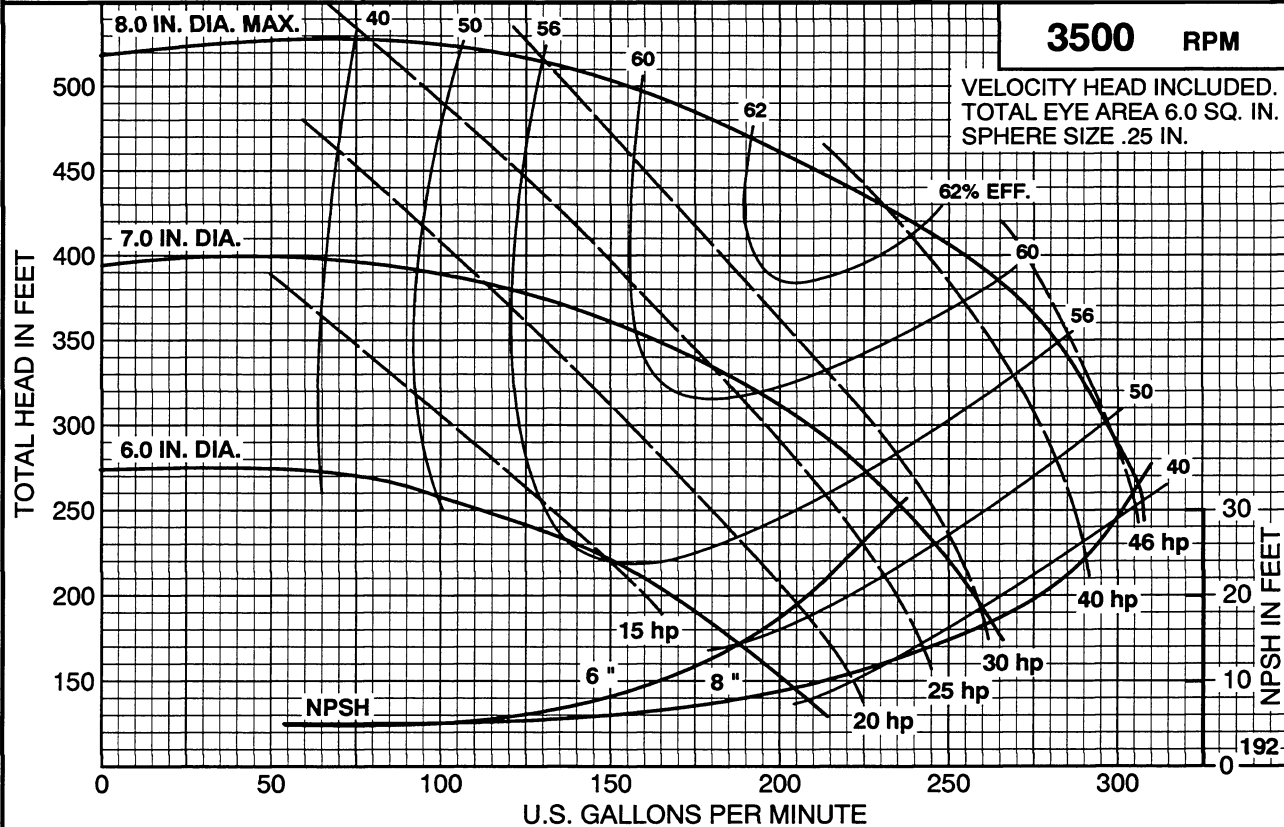

# SECTION 1440

**HORIZONTAL SPLIT CASE PUMPS**  
 Type 1-1/2TUT7 - 4 stg. Size 1.5 X 2.5 X 7.0

Peerless Pump Company  
 Indianapolis, IN 46207-7026

IMPELLER: 2677910/11 & 2672947/48

CURVE: 2860551

# SECTION 1440

**HORIZONTAL SPLIT CASE PUMPS**  
 Type 2TU8 - 2 stg. Size 2 X 3 X 8.0

Peerless Pump Company  
 Indianapolis, IN 46207-7026

IMPELLER: 2677908/09 & 2662956/57

CURVE: 2880084

IMPELLER: 2677910/11 & 2672947/48

CURVE: 2860550

IMPELLER: 2677908/09 & 2662956/57

CURVE: 2880083