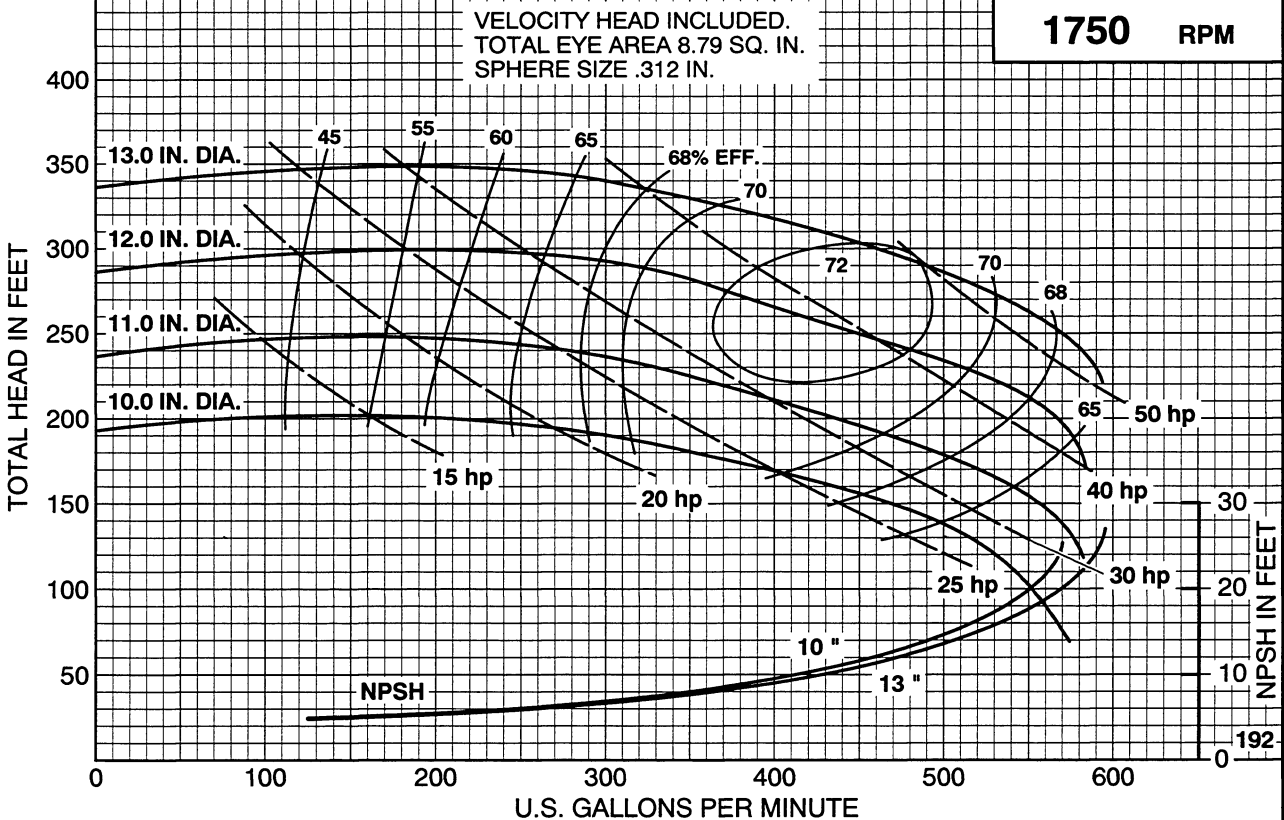

Peerless Pump Company
Indianapolis, IN 46207-7026

HORIZONTAL SPLIT CASE PUMPS
Type 3TU13 - 2 stg. Size 3 X 4 X 13.0

SECTION 1440

1750 RPM

IMPELLER: 2677924/25 & 36-3TU13-5/6

CURVE: C-17748

Peerless Pump Company
Indianapolis, IN 46207-7026

HORIZONTAL SPLIT CASE PUMPS
Type 3TU13 - 2 stg. Size 3 X 4 X 13.0

SECTION 1440

1750 RPM

IMPELLER: 2677926/27 & 2657963/64

CURVE: 2868720

IMPELLER: 2677926/27 & 2657963/64

CURVE: 2868784

IMPELLER: 2677924/25 & 36-3TU13-5/6

CURVE: C-12280

Peerless Pump Company
Indianapolis, IN 46207-7026

HORIZONTAL SPLIT CASE PUMPS
Type 3TU13 - 2 stg. Size 3 X 4 X 13.0

SECTION 1440

1450 RPM

IMPELLER: 2677924/25 & 36-3TU13-5/6

CURVE: C-17747

Peerless Pump Company
Indianapolis, IN 46207-7026

HORIZONTAL SPLIT CASE PUMPS
Type 3TU13 - 2 stg. Size 3 X 4 X 13.0

SECTION 1440

1450 RPM

IMPELLER: 2677926/27 & 2657963/64

CURVE: 2868754