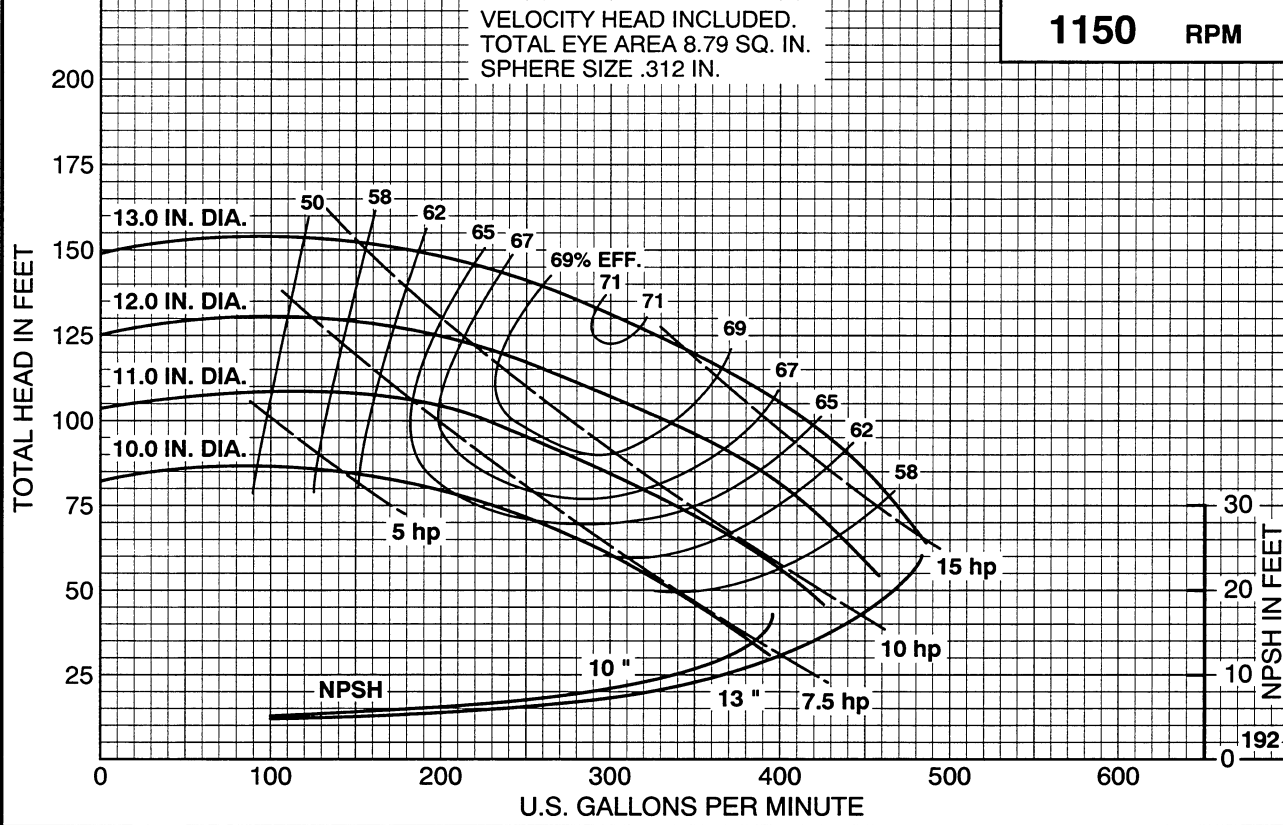

Peerless Pump Company
Indianapolis, IN 46207-7026

HORIZONTAL SPLIT CASE PUMPS
Type 3TU13 - 2 stg. Size 3 X 4 X 13.0

SECTION 1440

1750 RPM

IMPELLER: 2677924/25 & 36-3TU13-5/6

CURVE: C-17748

Peerless Pump Company
Indianapolis, IN 46207-7026

HORIZONTAL SPLIT CASE PUMPS
Type 3TU13 - 2 stg. Size 3 X 4 X 13.0

SECTION 1440

1750 RPM

IMPELLER: 2677926/27 & 2657963/64

CURVE: 2868720

IMPELLER: 2677926/27 & 2657963/64

CURVE: 2868784

IMPELLER: 2677924/25 & 36-3TU13-5/6

CURVE: C-12280

Peerless Pump Company
Indianapolis, IN 46207-7026

HORIZONTAL SPLIT CASE PUMPS
Type 3TU13 - 2 stg. Size 3 X 4 X 13.0

SECTION 1440

1450 RPM

IMPELLER: 2677924/25 & 36-3TU13-5/6

CURVE: C-17747

Peerless Pump Company
Indianapolis, IN 46207-7026

HORIZONTAL SPLIT CASE PUMPS
Type 3TU13 - 2 stg. Size 3 X 4 X 13.0

SECTION 1440

1450 RPM

IMPELLER: 2677926/27 & 2657963/64

CURVE: 2868754