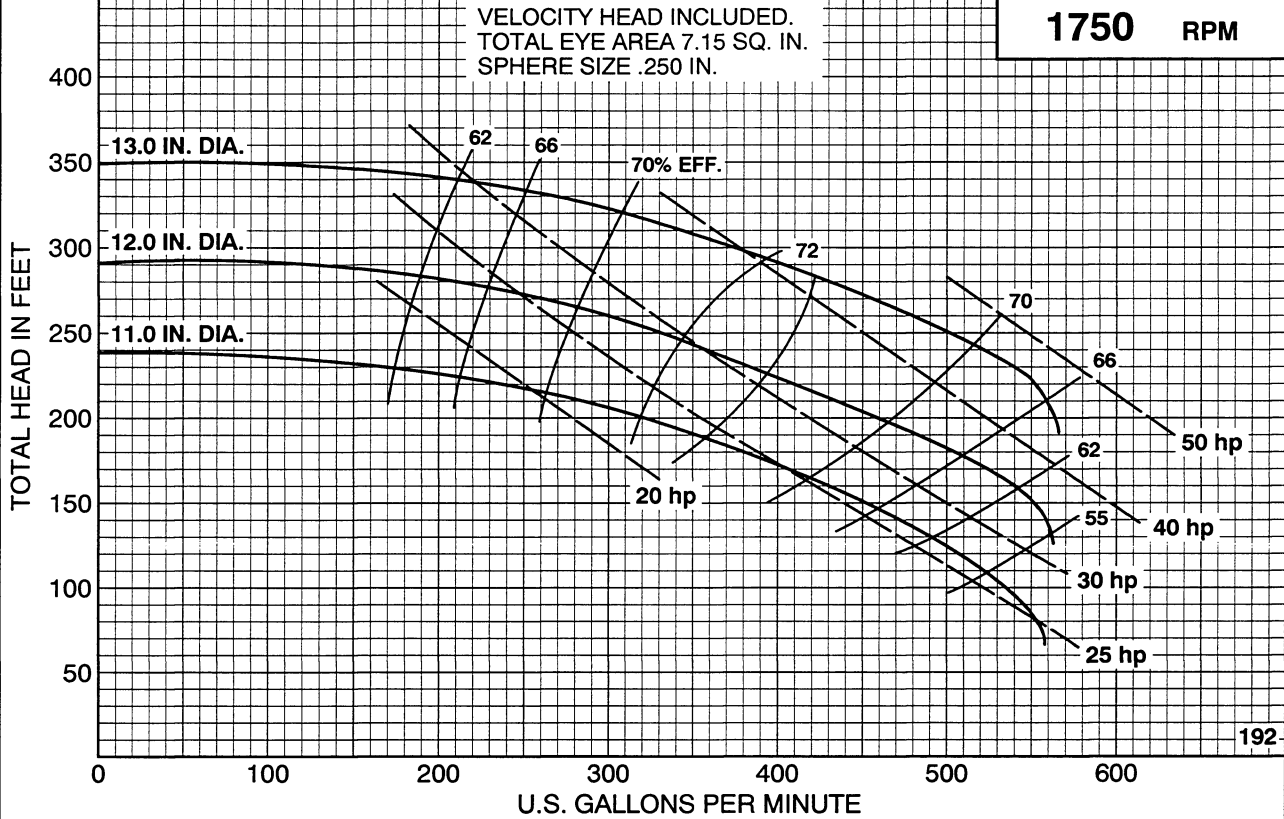

Peerless Pump Company
Indianapolis, IN 46207-7026

HORIZONTAL SPLIT CASE PUMPS
Type 3TU13 - 2 stg. Size 3 X 4 X 13.0

SECTION 1440

1750 RPM

IMPELLER: 2677924/25 & 36-3TU13-5/6

CURVE: C-17748

Peerless Pump Company
Indianapolis, IN 46207-7026

HORIZONTAL SPLIT CASE PUMPS
Type 3TU13 - 2 stg. Size 3 X 4 X 13.0

SECTION 1440

1750 RPM

IMPELLER: 2677926/27 & 2657963/64

CURVE: 2868720

IMPELLER: 2677926/27 & 2657963/64

CURVE: 2868784

IMPELLER: 2677924/25 & 36-3TU13-5/6

CURVE: C-12280

Peerless Pump Company
Indianapolis, IN 46207-7026

HORIZONTAL SPLIT CASE PUMPS
Type 3TU13 - 2 stg. Size 3 X 4 X 13.0

SECTION 1440

1450 RPM

IMPELLER: 2677924/25 & 36-3TU13-5/6

CURVE: C-17747

Peerless Pump Company
Indianapolis, IN 46207-7026

HORIZONTAL SPLIT CASE PUMPS
Type 3TU13 - 2 stg. Size 3 X 4 X 13.0

SECTION 1440

1450 RPM

IMPELLER: 2677926/27 & 2657963/64

CURVE: 2868754