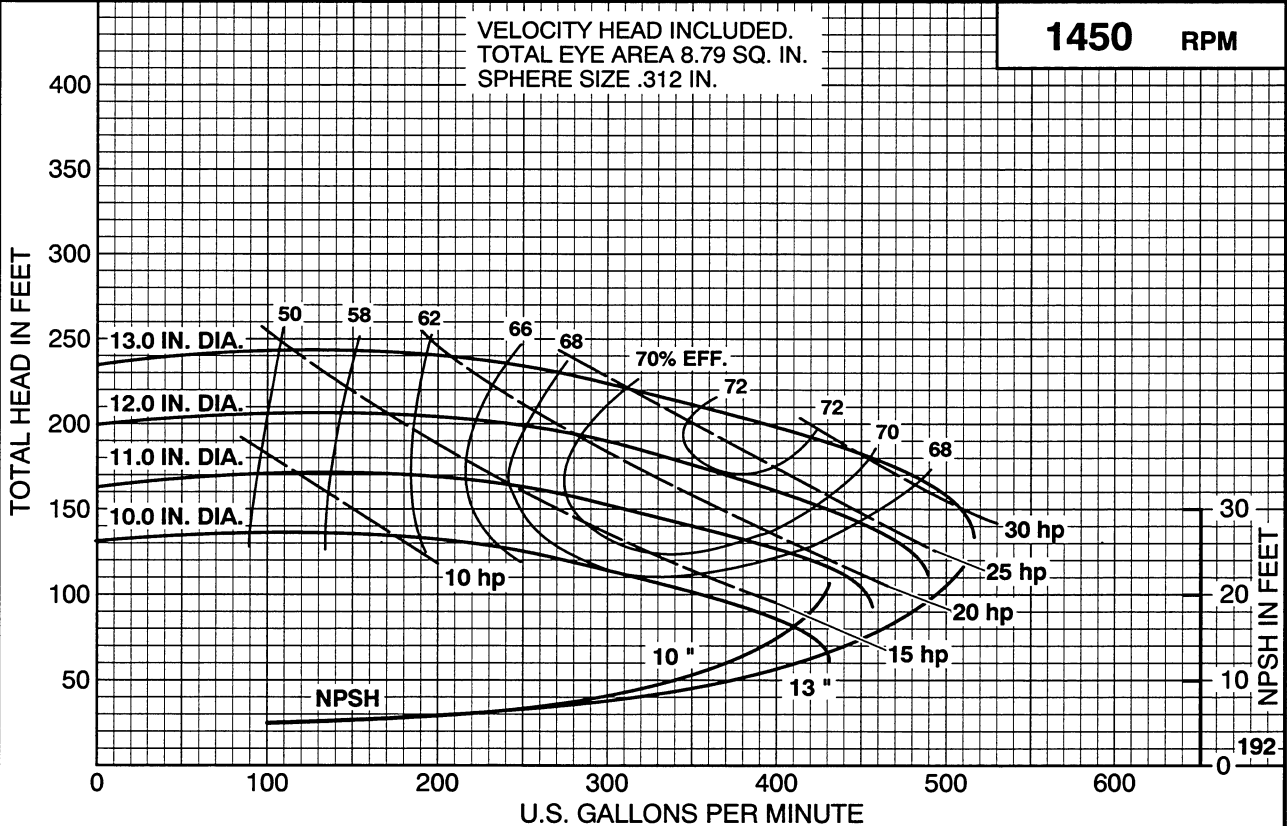

CURVE: C-12280

Peerless Pump Company
Indianapolis, IN 46207-7026

HORIZONTAL SPLIT CASE PUMPS
Type 3TU13 - 2 stg. Size 3 X 4 X 13.0

SECTION 1440

1450 RPM

IMPELLER: 2677924/25 & 36-3TU13-5/6

CURVE: C-17747

Peerless Pump Company
Indianapolis, IN 46207-7026

HORIZONTAL SPLIT CASE PUMPS
Type 3TU13 - 2 stg. Size 3 X 4 X 13.0

SECTION 1440

1450 RPM

IMPELLER: 2677926/27 & 2657963/64

CURVE: 2868754