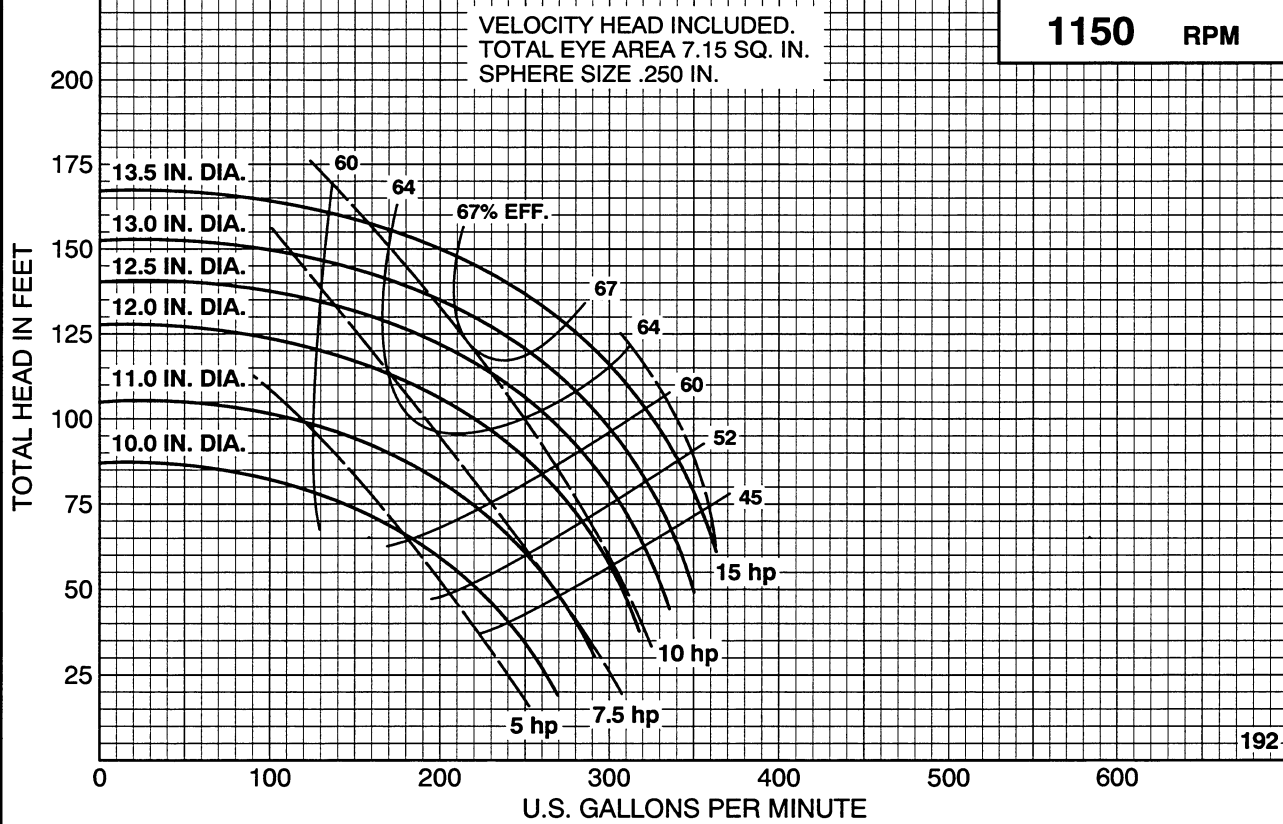

Peerless Pump Company
Indianapolis, IN 46207-7026

HORIZONTAL SPLIT CASE PUMPS
Type 3TU13 - 2 stg. Size 3 X 4 X 13.0

SECTION 1440

1750 RPM

IMPELLER: 2677924/25 & 36-3TU13-5/6

CURVE: C-17748

Peerless Pump Company
Indianapolis, IN 46207-7026

HORIZONTAL SPLIT CASE PUMPS
Type 3TU13 - 2 stg. Size 3 X 4 X 13.0

SECTION 1440

1750 RPM

IMPELLER: 2677926/27 & 2657963/64

CURVE: 2868720

IMPELLER: 2677926/27 & 2657963/64

CURVE: 2868784

IMPELLER: 2677924/25 & 36-3TU13-5/6

CURVE: C-12280

Peerless Pump Company
Indianapolis, IN 46207-7026

HORIZONTAL SPLIT CASE PUMPS
Type 3TU13 - 2 stg. Size 3 X 4 X 13.0

SECTION 1440

1450 RPM

IMPELLER: 2677924/25 & 36-3TU13-5/6

CURVE: C-17747

Peerless Pump Company
Indianapolis, IN 46207-7026

HORIZONTAL SPLIT CASE PUMPS
Type 3TU13 - 2 stg. Size 3 X 4 X 13.0

SECTION 1440

1450 RPM

IMPELLER: 2677926/27 & 2657963/64

CURVE: 2868754