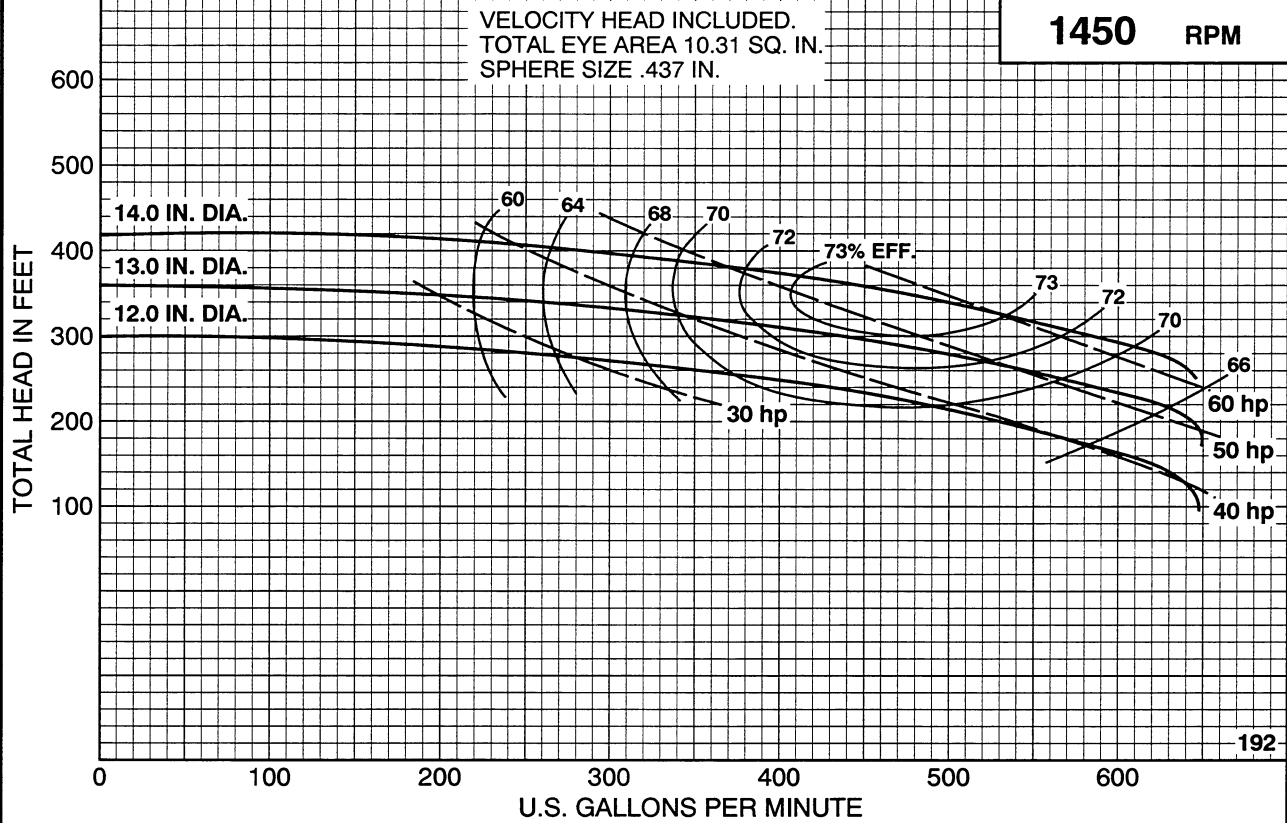

HORIZONTAL SPLIT CASE PUMPS
 Type 5TU15 - 2 stg. Size 5 X 6 X 15.0

PEERLESS PUMP Peerless Pump Company
 Indianapolis, IN 46207-7026

IMPELLER: 2680918/19 & 36-5TU15-1/2

CURVE: C-9075

Peerless Pump Company
Indianapolis, IN 46207-7025

HORIZONTAL SPLIT CASE PUMPS
Type 4TUT14 - 3 stg. Size 4 X 5 X 14.0

SECTION 1440

IMPELLER: 2683359/60 & 36-4TUT-2/3

CURVE: C - 11676

Peerless Pump Company
Indianapolis, IN 46207-7025

HORIZONTAL SPLIT CASE PUMPS
Type 4TUT14 - 3 stg. Size 4 X 5 X 14.0

SECTION 1440

IMPELLER: 2680930/31 & 2664132/33

CURVE: 2883752