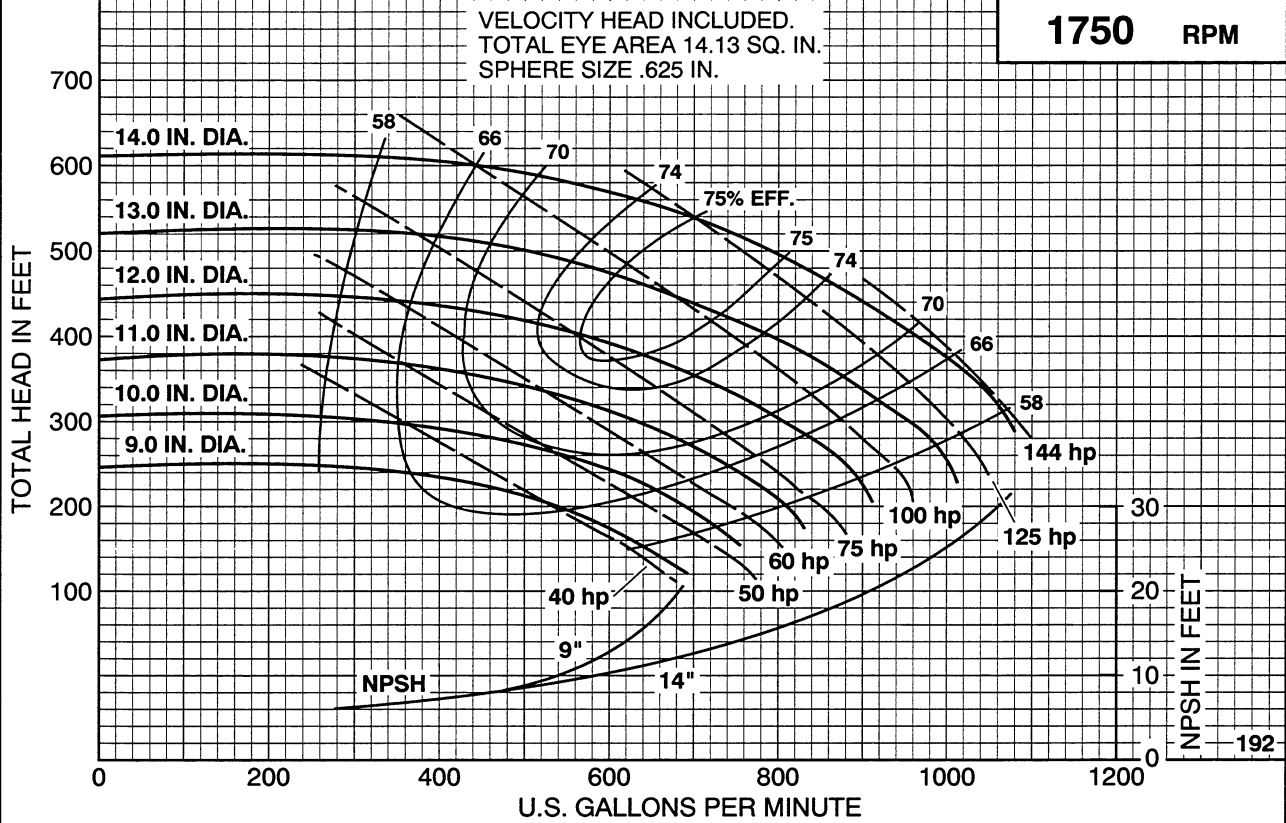

SECTION 1440

HORIZONTAL SPLIT CASE PUMPS
 Type 4TUT14 - 3 stg. Size 4 X 5 X 14.0

PEERLESS PUMP Peerless Pump Company
 Indianapolis, IN 46207-7026

IMPELLER: 2680930/931 & 2664132/33

CURVE: 2883753

SECTION 1440

HORIZONTAL SPLIT CASE PUMPS
 Type 5TU15 - 2 stg. Size 5 X 6 X 15.0

PEERLESS PUMP Peerless Pump Company
 Indianapolis, IN 46207-7026

IMPELLER: 2680918/19 & 36-5TU15-1/2

CURVE: C-9075

Peerless Pump Company
Indianapolis, IN 46207-7025

HORIZONTAL SPLIT CASE PUMPS
Type 4TUT14 - 3 stg. Size 4 X 5 X 14.0

SECTION 1440

IMPELLER: 2683359/60 & 36-4TUT-2/3

CURVE: C - 11676

Peerless Pump Company
Indianapolis, IN 46207-7025

HORIZONTAL SPLIT CASE PUMPS
Type 4TUT14 - 3 stg. Size 4 X 5 X 14.0

SECTION 1440

IMPELLER: 2680930/31 & 2664132/33

CURVE: 2883752