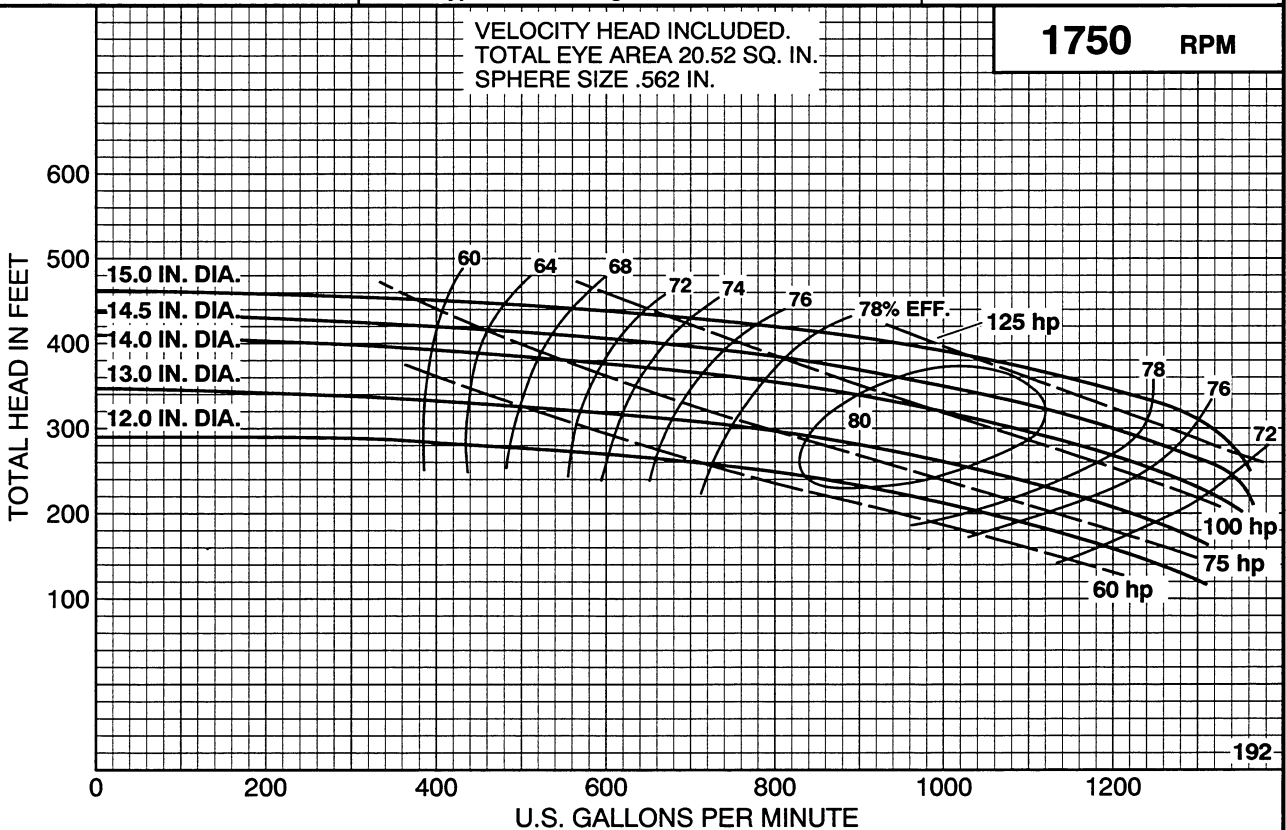

SECTION 1440

HORIZONTAL SPLIT CASE PUMPS
 Type 4TUT14 - 3 stg. Size 4 X 5 X 14.0

PEERLESS PUMP Peerless Pump Company
 Indianapolis, IN 46207-7026

IMPELLER: 2680930/931 & 2664132/33

CURVE: 2883753

SECTION 1440

HORIZONTAL SPLIT CASE PUMPS
 Type 5TU15 - 2 stg. Size 5 X 6 X 15.0

PEERLESS PUMP Peerless Pump Company
 Indianapolis, IN 46207-7026

IMPELLER: 2680918/19 & 36-5TU15-1/2

CURVE: C-9075

Peerless Pump Company
Indianapolis, IN 46207-7025

HORIZONTAL SPLIT CASE PUMPS
Type 4TUT14 - 3 stg. Size 4 X 5 X 14.0

SECTION 1440

IMPELLER: 2683359/60 & 36-4TUT-2/3

CURVE: C - 11676

Peerless Pump Company
Indianapolis, IN 46207-7025

HORIZONTAL SPLIT CASE PUMPS
Type 4TUT14 - 3 stg. Size 4 X 5 X 14.0

SECTION 1440

IMPELLER: 2680930/31 & 2664132/33

CURVE: 2883752