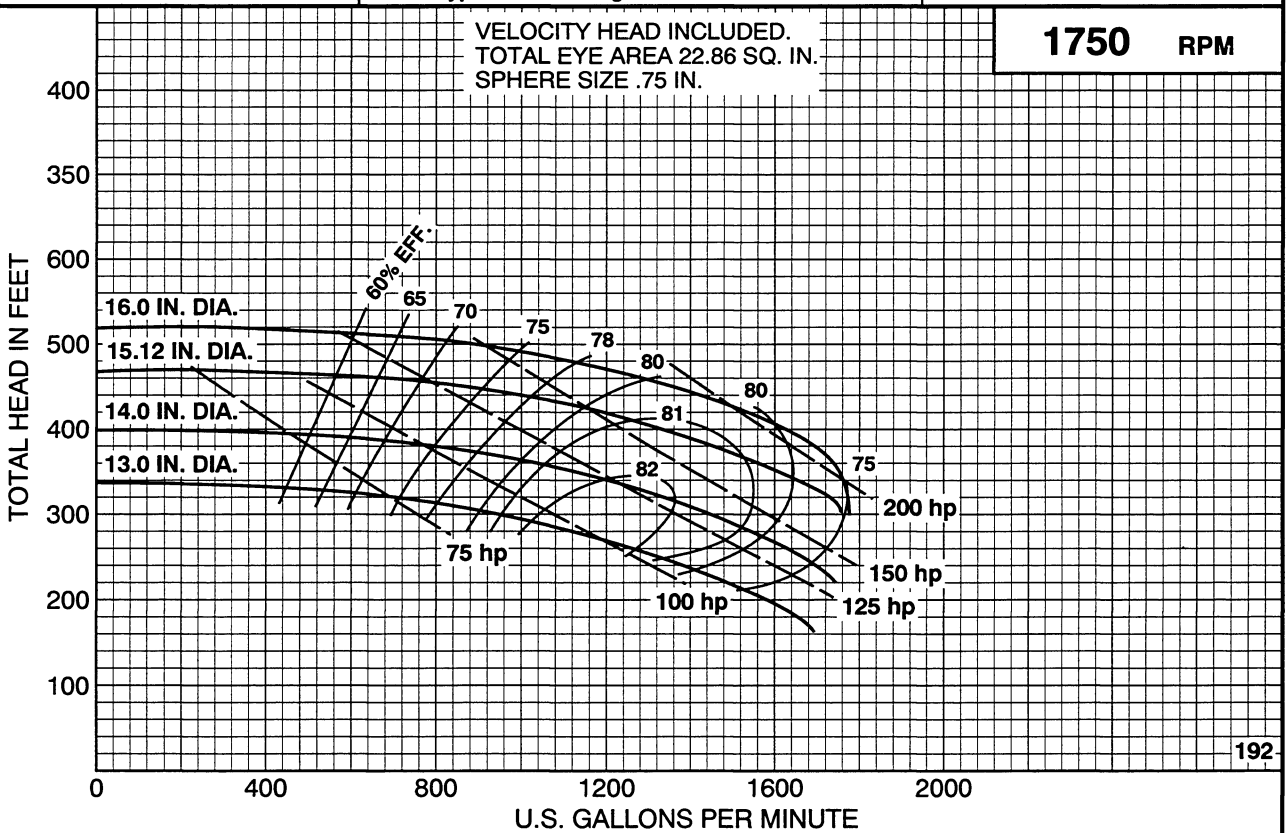

SECTION 1440

HORIZONTAL SPLIT CASE PUMPS
Type 5TUT16B - 3 stg. Size 5 X 6 X 17.0

PEERLESS PUMP Peerless Pump Company
Indianapolis, IN 46207-7026

IMPELLER: 2692297/98 & 2675910/11 (1)

CURVE: 2897413

(1) For silicon bronze impeller material only (standard bronze fitted pumps)
For special materials use curves 2855389 or C-14104R for 1750 RPM.

SECTION 1440

HORIZONTAL SPLIT CASE PUMPS
Type 6TU16 - 2 stg. Size 6 x 8 x 16.0

PEERLESS PUMP Peerless Pump Company
Indianapolis, IN 46207-7026

IMPELLER: 2680922/23 & 36-6TU16-3/4

CURVE: C - 22546