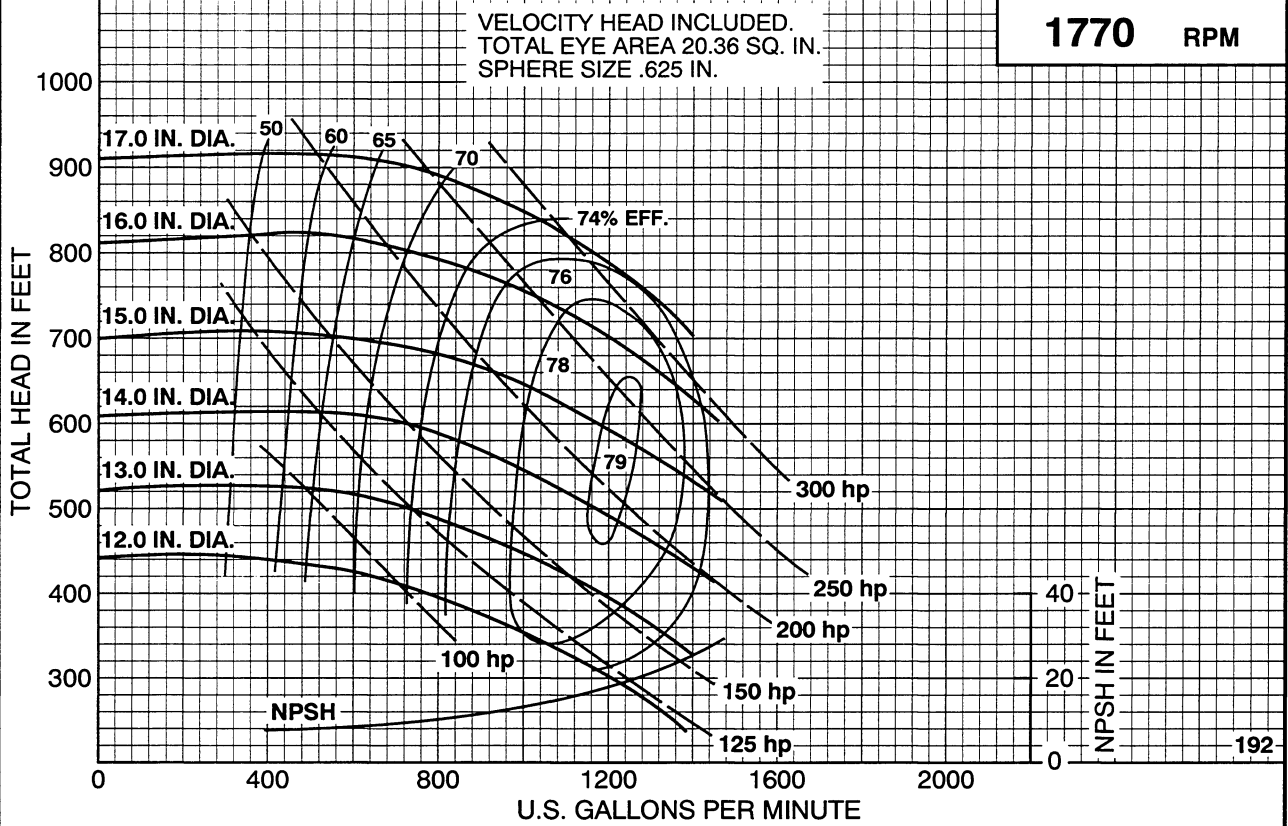

SECTION 1440

HORIZONTAL SPLIT CASE PUMPS
Type 5TUT16B - 3 stg. Size 5 X 6 X 17.0

PEERLESS PUMP Peerless Pump Company
Indianapolis, IN 46207-7026

IMPELLER: 2692297/98 & 2675910/11 (1)

CURVE: 2897413

(1) For silicon bronze impeller material only (standard bronze fitted pumps)
For special materials use curves 2855389 or C-14104R for 1750 RPM.

SECTION 1440

HORIZONTAL SPLIT CASE PUMPS
Type 6TU16 - 2 stg. Size 6 x 8 x 16.0

PEERLESS PUMP Peerless Pump Company
Indianapolis, IN 46207-7026

IMPELLER: 2680922/23 & 36-6TU16-3/4

CURVE: C - 22546