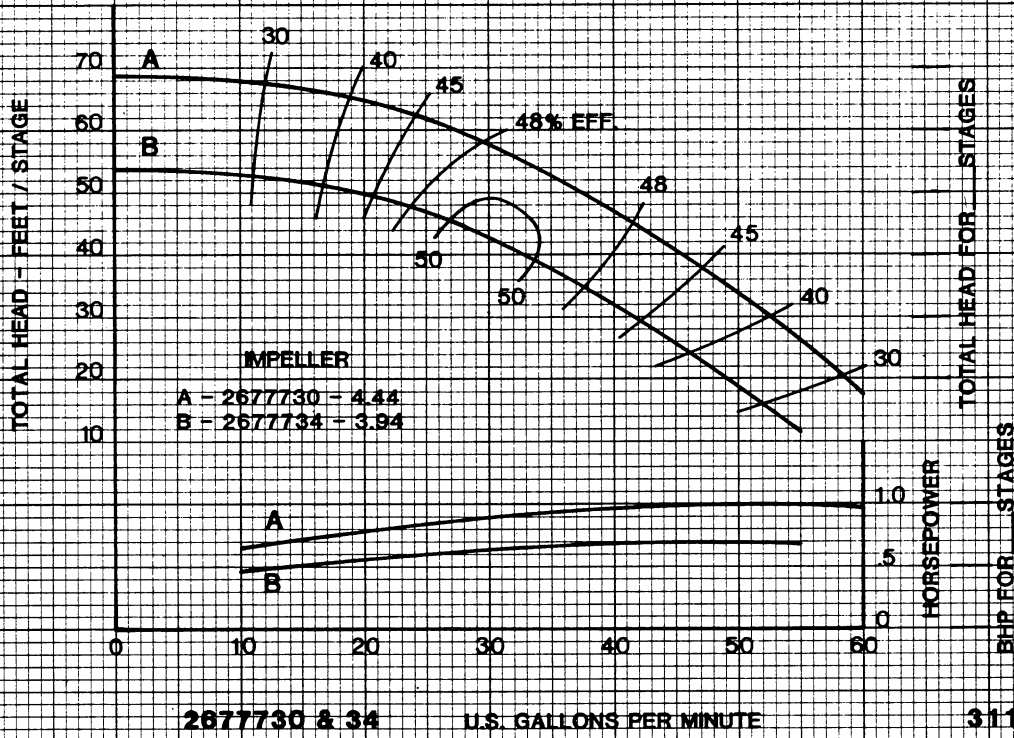

SECTION 1840

**VERTICAL MULTISTAGE
DIFFUSER PUMPS
Type 1 1/4 TMUB**

PEERLESS PUMP Peerless Pump Company
Indianapolis, IN 46207-7025

VELOCITY HEAD INCLUDED
PERFORMANCE AT 1.0 SP. GR.

3500 RPM

984