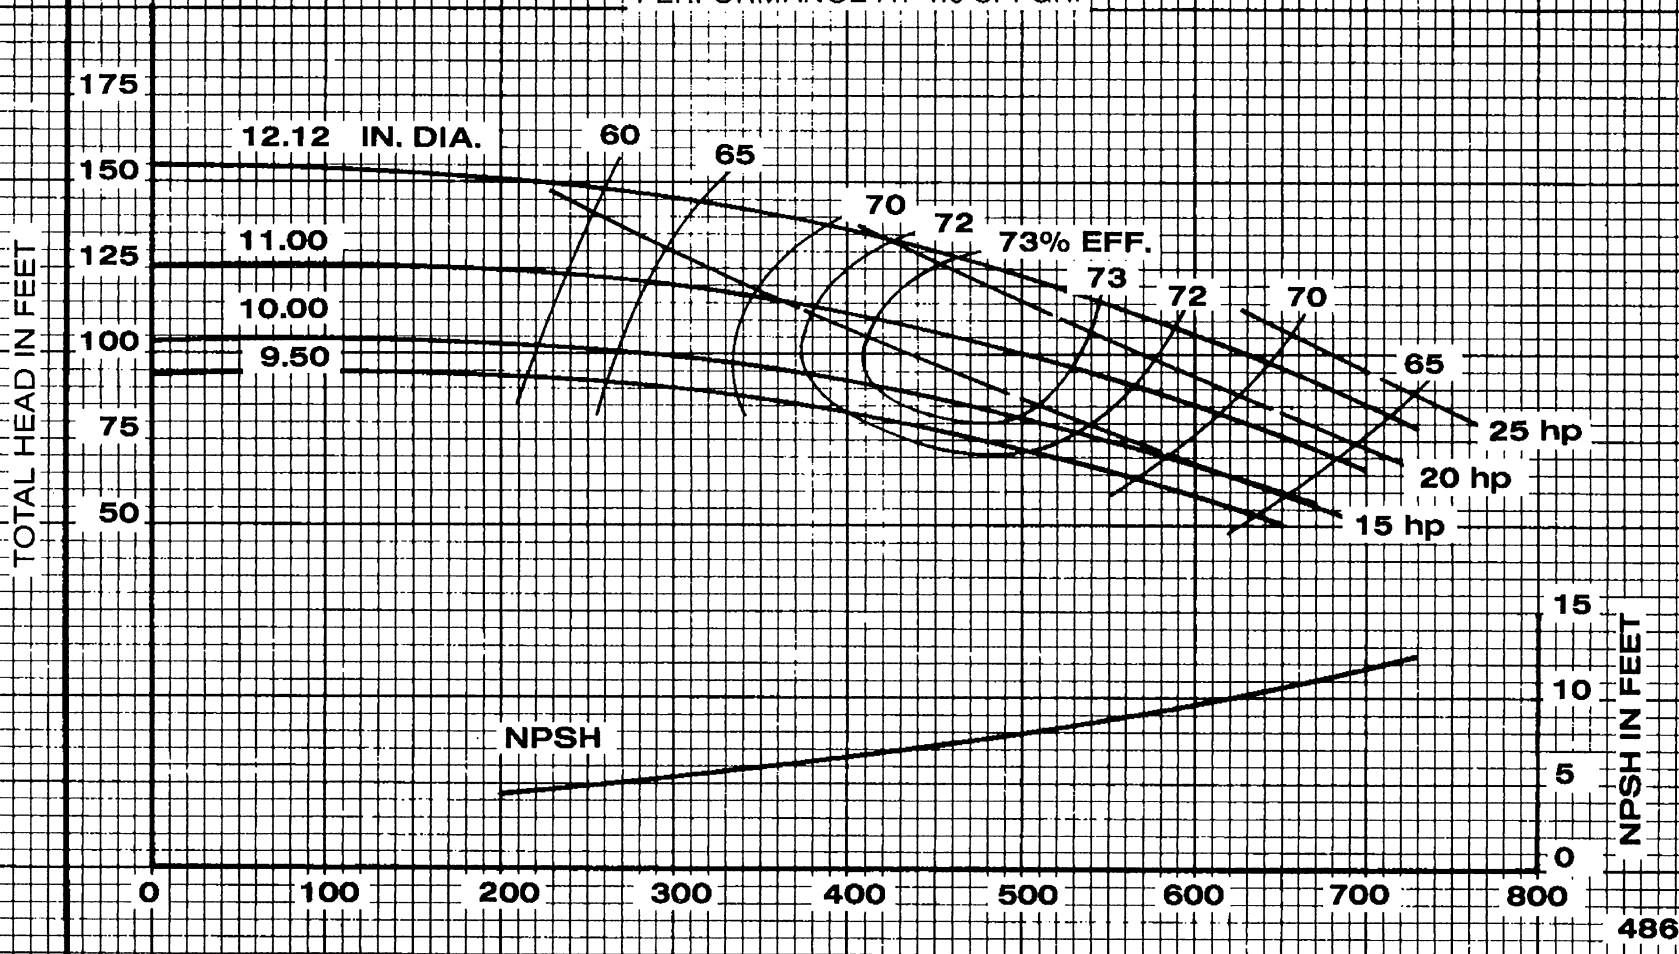

# HORIZONTAL SPLIT CASE PUMPS

Type 4BT12      Size 4 x 5 x 12.12

## SECTION 2040

**1750 RPM**

VELOCITY HEAD INCLUDED  
TOTAL EYE AREA 21.1 SQ. IN.  
SPHERE SIZE .63 IN.  
PERFORMANCE AT 1.0 SP. GR.

IMPELLER **2692300**

U.S. GALLONS PER MINUTE

CURVE **3112002BT**