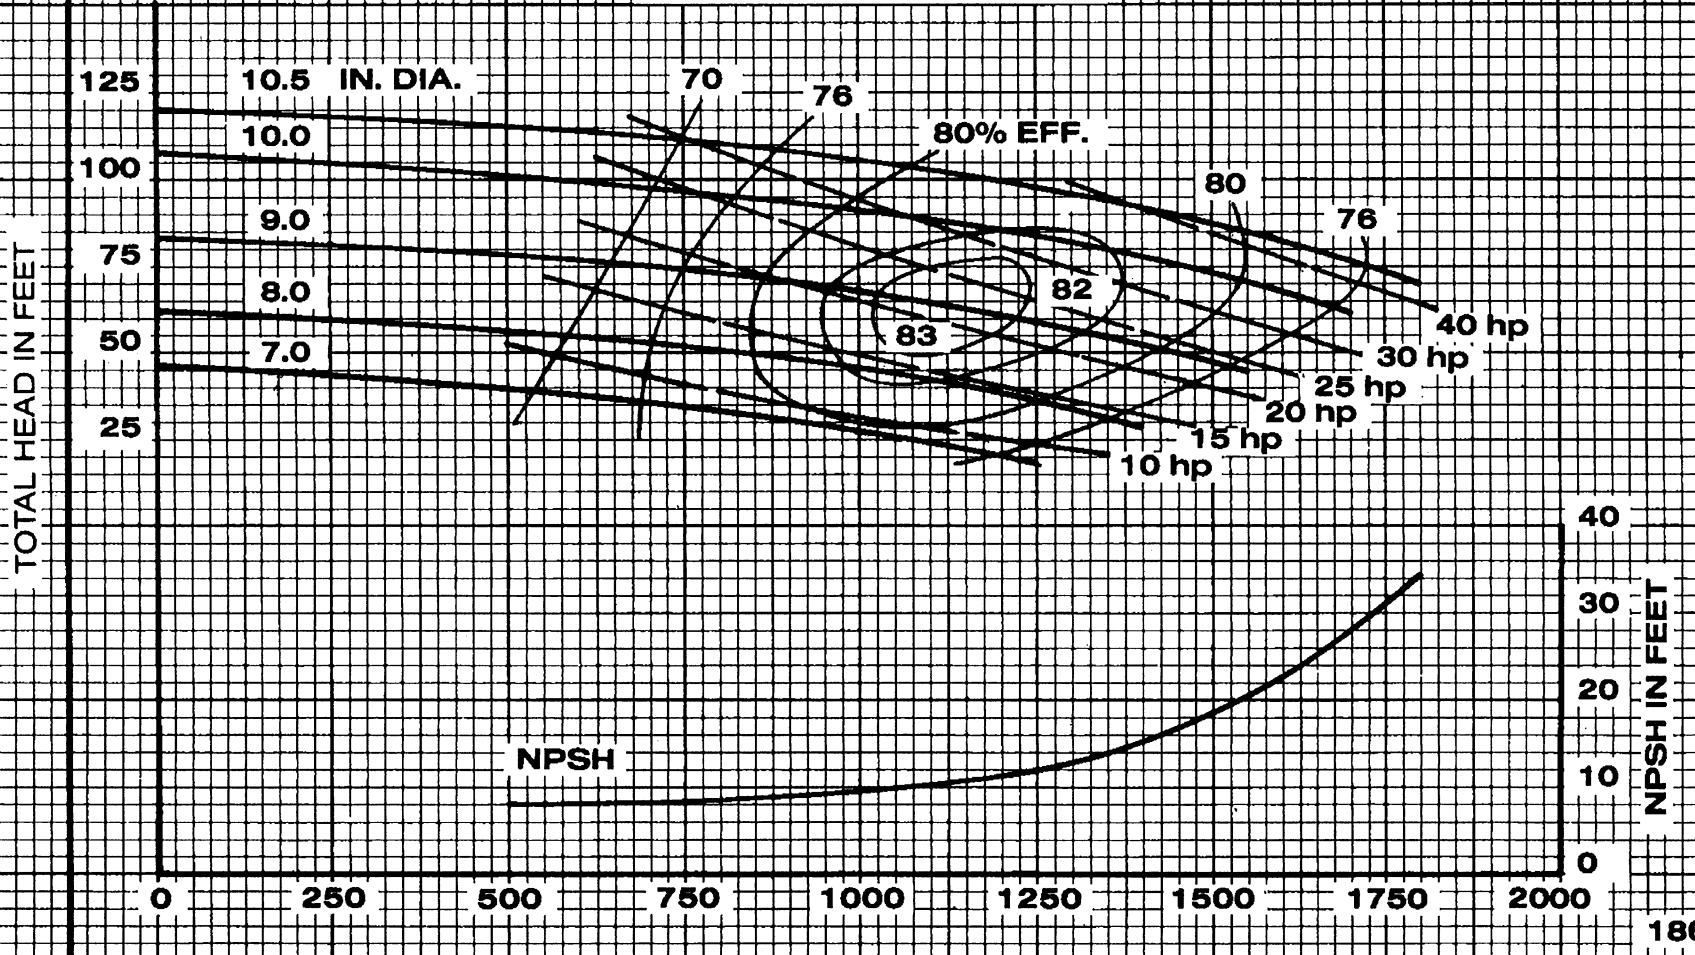

Peerless Pump Company
Indianapolis, IN 46207-7025

HORIZONTAL SPLIT CASE PUMPS
Type 6BT11 Size 6 x 6 x 10.50

SECTION 2040

1750 RPM

VELOCITY HEAD INCLUDED
TOTAL EYE AREA 33.0 SQ. IN.
SPHERE SIZE .95 IN.
PERFORMANCE AT 1.0 SP. GR.

IMPELLER **2692848**

U.S. GALLONS PER MINUTE

CURVE **3112032BT**