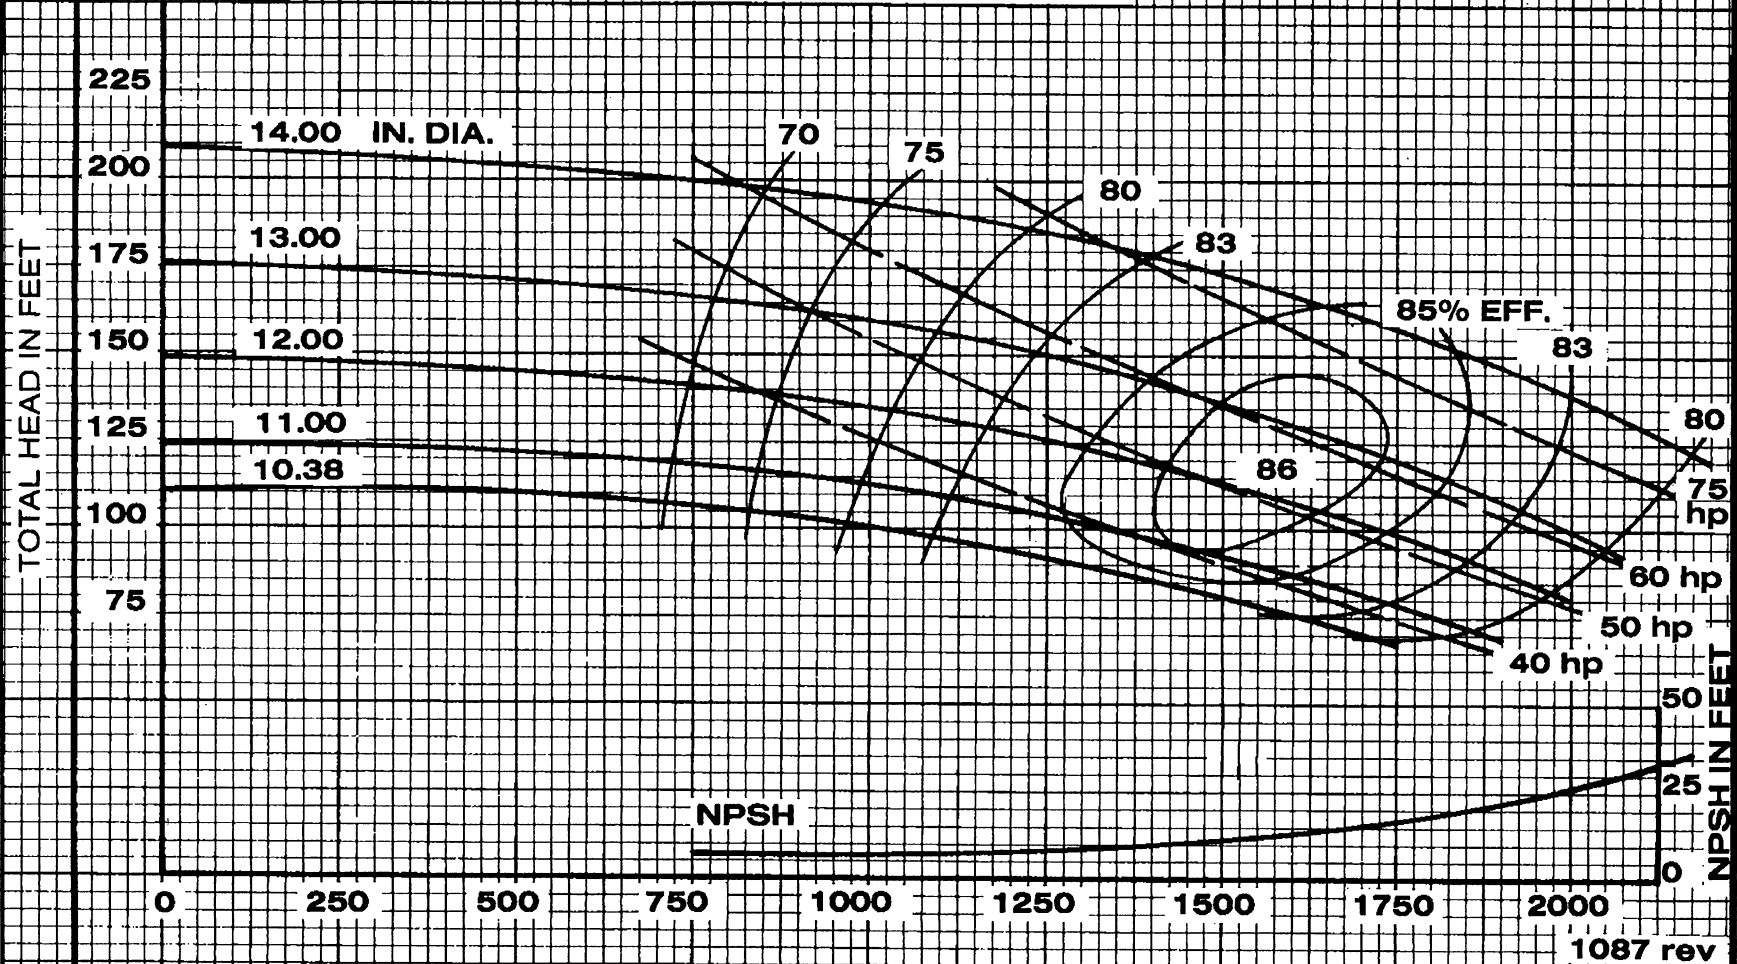

Peerless Pump Company  
Indianapolis, IN 46207-7025

**HORIZONTAL SPLIT CASE PUMPS**  
Type 6BT14 Size 6 x 8 x 14

**SECTION 2040**

**1750 RPM**

VELOCITY HEAD INCLUDED  
TOTAL EYE AREA 30.63 SQ. IN.  
SPHERE SIZE .75 IN.  
PERFORMANCE AT 1.0 SP. GR.

IMPELLER **2693077**

U.S. GALLONS PER MINUTE

CURVE **3132027 BT**