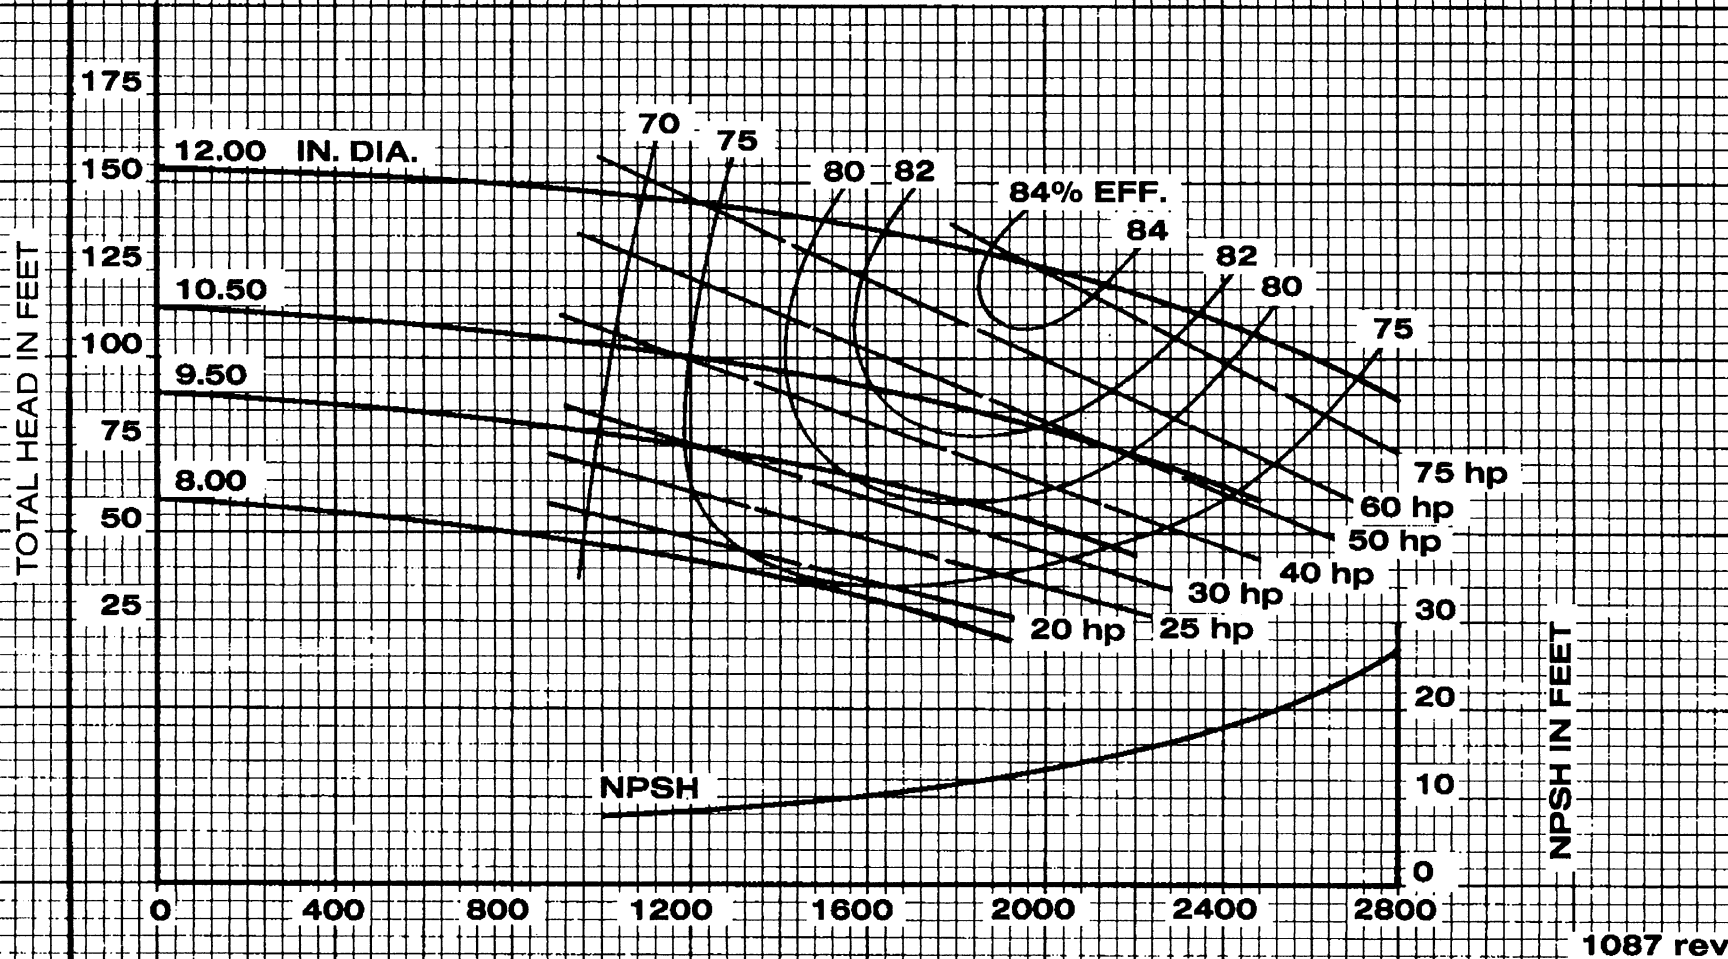

Peerless Pump Company
Indianapolis, IN 46207-7025

HORIZONTAL SPLIT CASE PUMPS
Type 8BT12 Size 8 x 8 x 12

SECTION 2040

1750 RPM

VELOCITY HEAD INCLUDED
TOTAL EYE AREA 44.8 SQ. IN.
SPHERE SIZE 1.15 IN.
PERFORMANCE AT 1.0 SP. GR.

IMPELLER 2692806

U.S. GALLONS PER MINUTE

CURVE 3132017BT