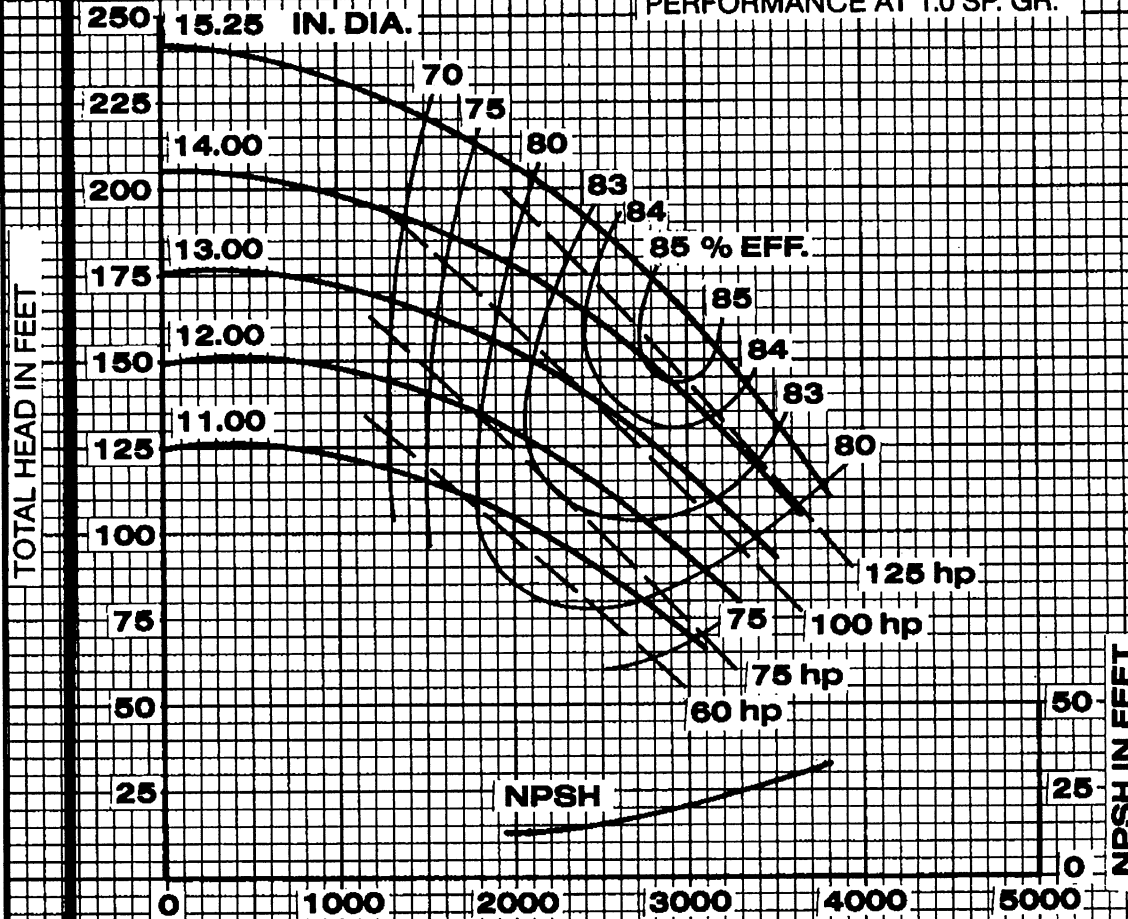

Peerless Pump Company
Indianapolis, IN 46207-7025

HORIZONTAL SPLIT CASE PUMPS
Type 8BT15G Size 8 x 10 x 15.25

SECTION 2040

1765 RPM

VELOCITY HEAD INCLUDED
TOTAL EYE AREA 51.0 SQ. IN.
SPHERE SIZE .74 IN.
PERFORMANCE AT 1.0 SP. GR.

788

IMPELLER 2694320

U.S. GALLONS PER MINUTE

CURVE 3132081RBT