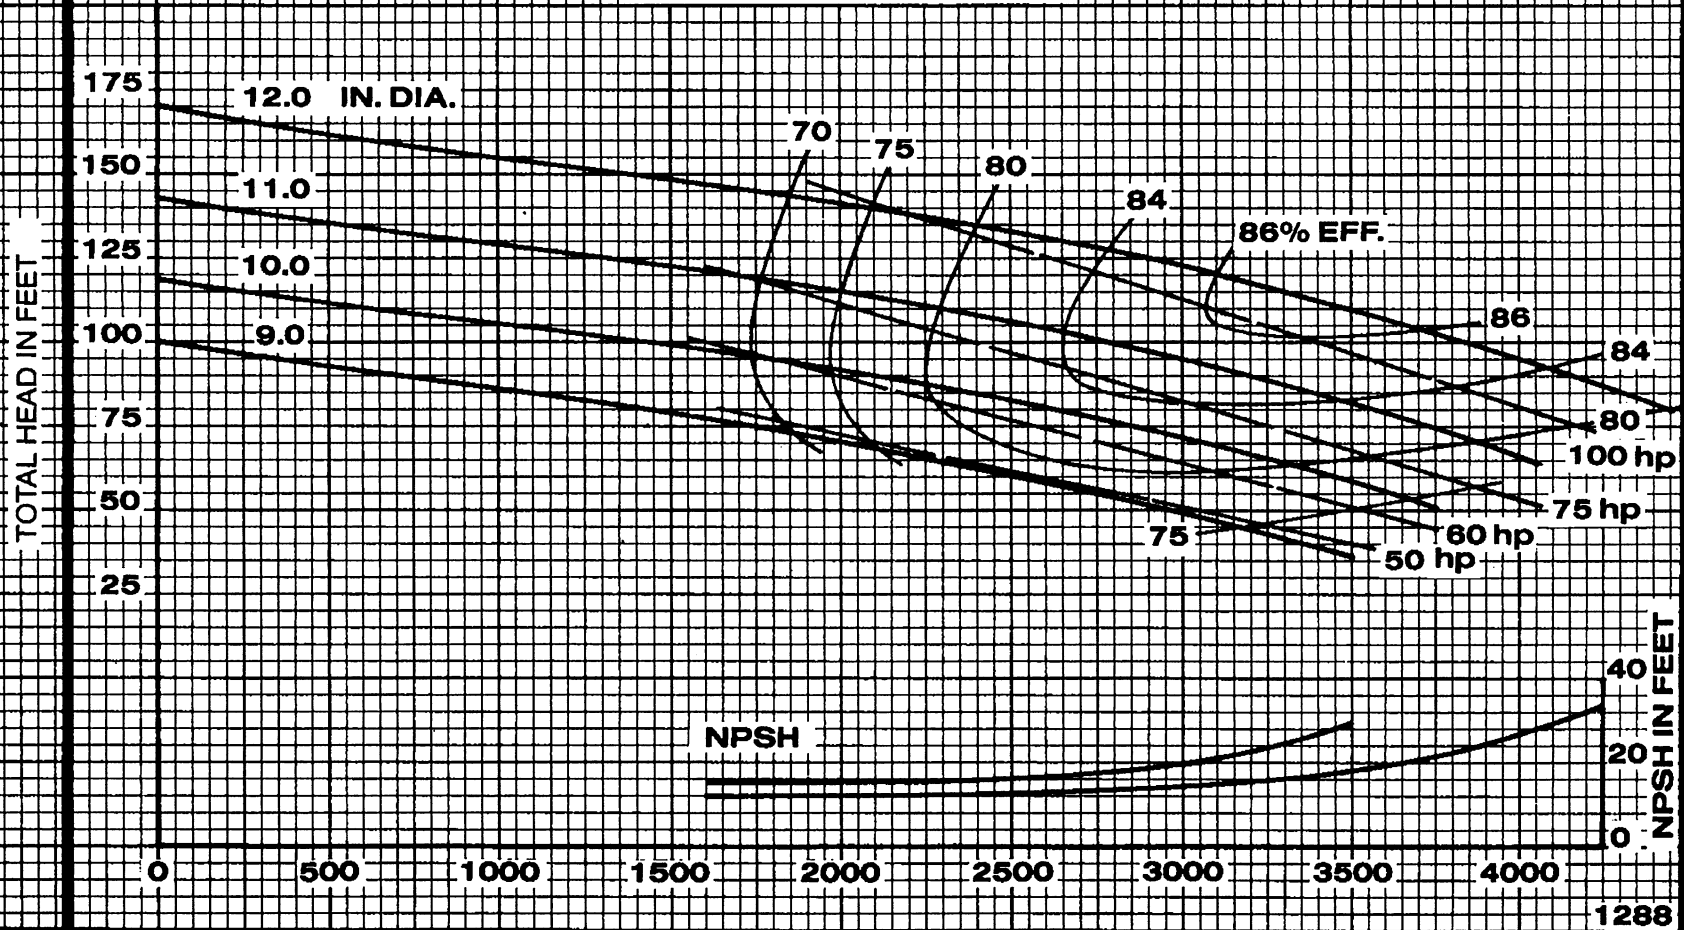

Peerless Pump Company
Indianapolis, IN 46207-7025

HORIZONTAL SPLIT CASE PUMPS
Type 10BT12 Size 10 x 10 x 12

SECTION 2040

1760 RPM

VELOCITY HEAD INCLUDED
TOTAL EYE AREA 64.4 SQ. IN.
SPHERE SIZE .77 IN.
PERFORMANCE AT 1.0 SP. GR.

IMPELLER **2694126**

U.S. GALLONS PER MINUTE

CURVE **313211BT**