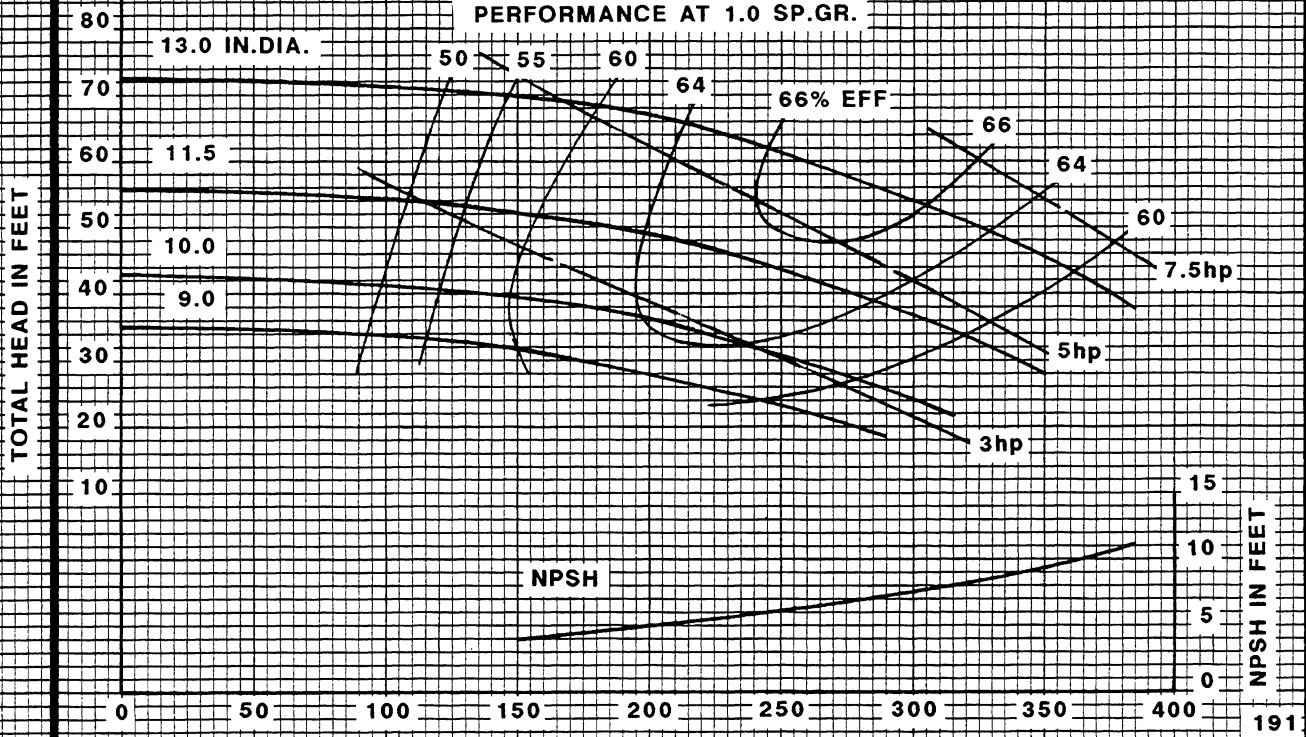

Peerless Pump Company
Indianapolis, IN 46207-7026

HORIZONTAL SPLIT CASE PUMPS
Type 3AE14G Size 3 x 4 x 13

SECTION 1240

1150 RPM

VELOCITY HEAD INCLUDED
TOTAL EYE AREA 8.9 SQ.IN.
SPHERE SIZE .32 IN.
PERFORMANCE AT 1.0 SP.GR.

IMPELLER 2694939

U.S. GALLONS PER MINUTE

CURVE 3132123

1750 RPM

VELOCITY HEAD INCLUDED
TOTAL EYE AREA 8.9 SQ.IN.
SPHERE SIZE .32 IN.
PERFORMANCE AT 1.0 SP.GR.

IMPELLER 2694939

U.S. GALLONS PER MINUTE

CURVE 3132121