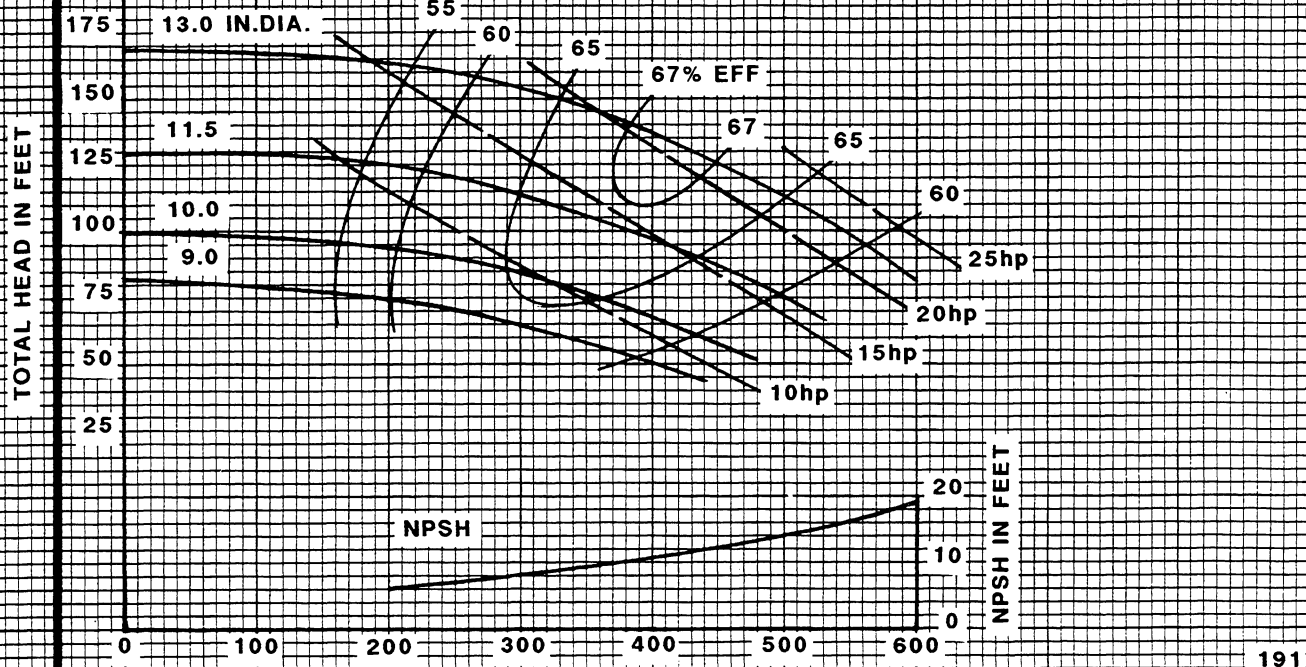

Peerless Pump Company
Indianapolis, IN 46207-7026

HORIZONTAL SPLIT CASE PUMPS
Type 3AE14G Size 3 x 4 x 13

SECTION 1240

1150 RPM

VELOCITY HEAD INCLUDED
TOTAL EYE AREA 8.9 SQ.IN.
SPHERE SIZE .32 IN.
PERFORMANCE AT 1.0 SP.GR.

IMPELLER 2694939

U.S. GALLONS PER MINUTE

CURVE 3132123

1750 RPM

VELOCITY HEAD INCLUDED
TOTAL EYE AREA 8.9 SQ.IN.
SPHERE SIZE .32 IN.
PERFORMANCE AT 1.0 SP.GR.

IMPELLER 2694939

U.S. GALLONS PER MINUTE

CURVE 3132121