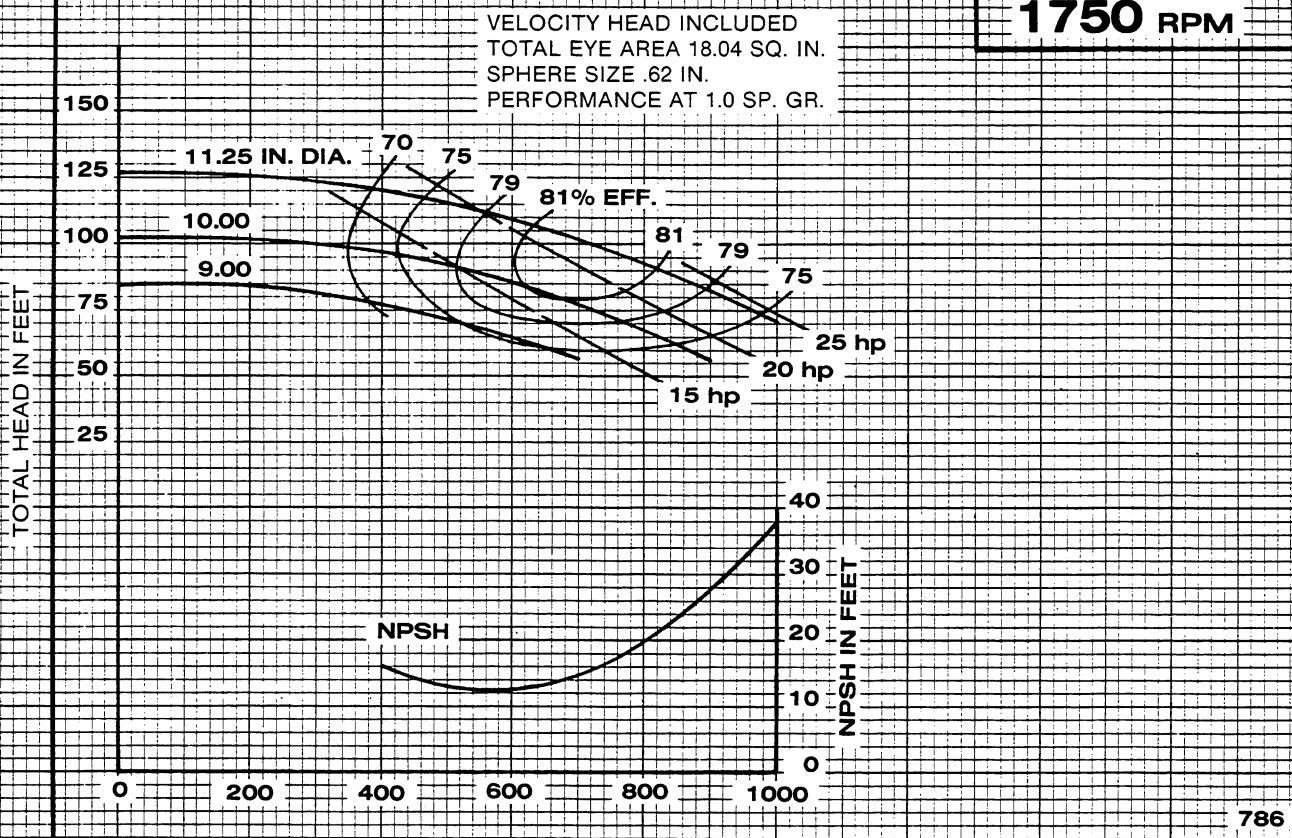

Peerless Pump Company
Indianapolis, IN 46207-7026

HORIZONTAL SPLIT CASE PUMPS
Type 4AE11G Size 4x5x11.25

SECTION 1240

1150 RPM

IMPELLER **2693667**

U.S. GALLONS PER MINUTE

CURVE **3132015**

1750 RPM

IMPELLER **2693667**

U.S. GALLONS PER MINUTE

CURVE **3132013**