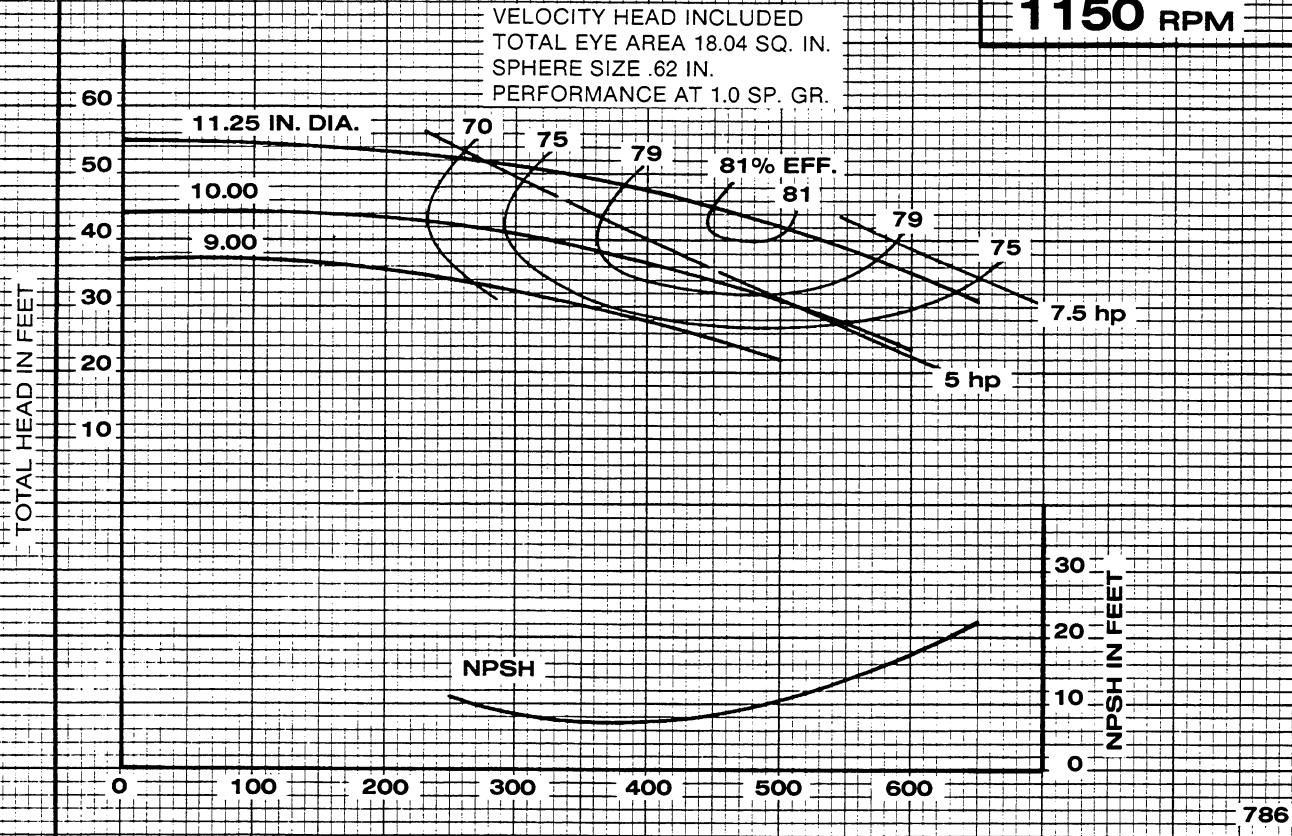

Peerless Pump Company
Indianapolis, IN 46207-7026

HORIZONTAL SPLIT CASE PUMPS
Type 4AE11G Size 4x5x11.25

SECTION 1240

1150 RPM

IMPELLER **2693667**

U.S. GALLONS PER MINUTE

CURVE **3132015**

1750 RPM

IMPELLER **2693667**

U.S. GALLONS PER MINUTE

CURVE **3132013**