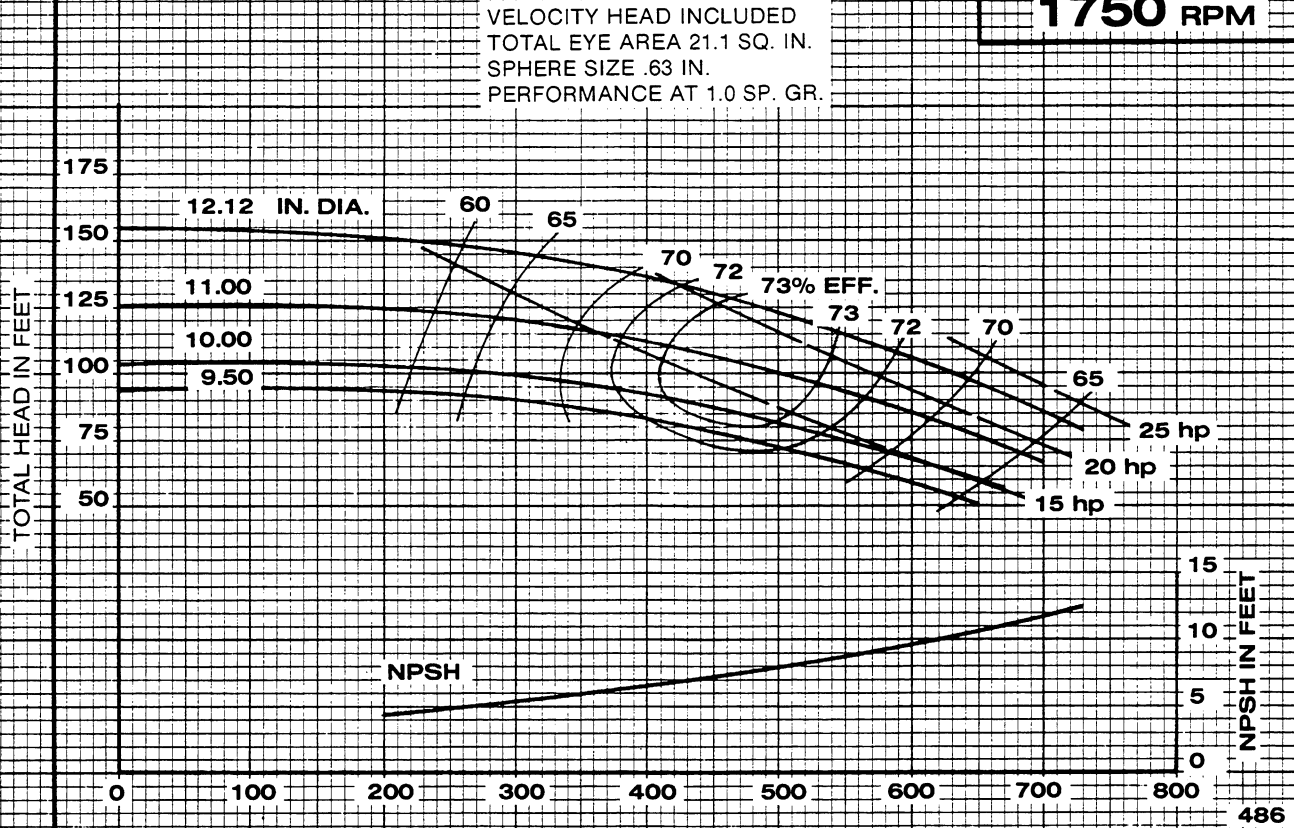

Peerless Pump Company
Indianapolis, IN 46207-7026

HORIZONTAL SPLIT CASE PUMPS
Type 4AE12 Size 4x5x12.12

SECTION 1240

1750 RPM

IMPELLER 2692300

U.S. GALLONS PER MINUTE

CURVE 3112002

3550 RPM

IMPELLER 2692300

U.S. GALLONS PER MINUTE

CURVE 3132000