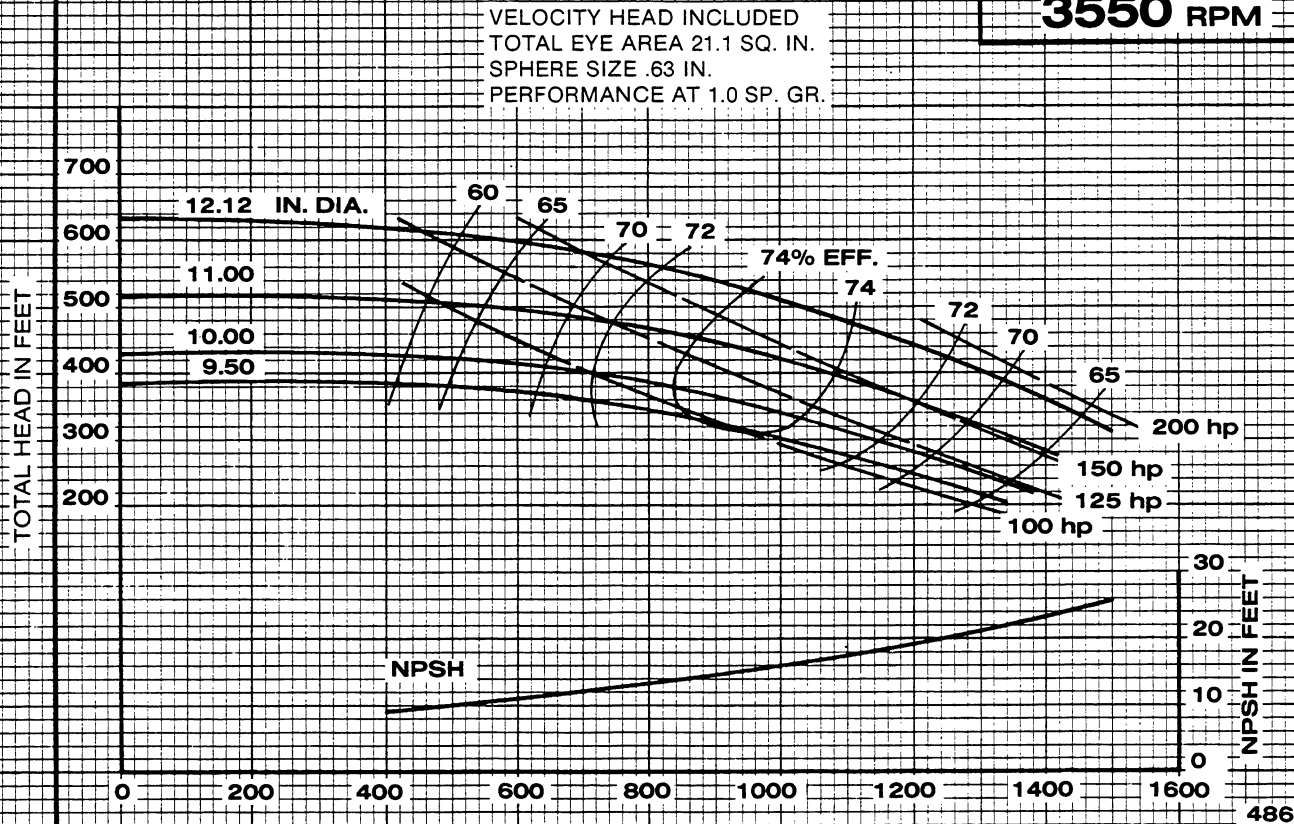

Peerless Pump Company
Indianapolis, IN 46207-7026

HORIZONTAL SPLIT CASE PUMPS
Type 4AE12 Size 4x5x12.12

SECTION 1240

1750 RPM

IMPELLER 2692300

U.S. GALLONS PER MINUTE

CURVE 3112002

3550 RPM

IMPELLER 2692300

U.S. GALLONS PER MINUTE

CURVE 3132000