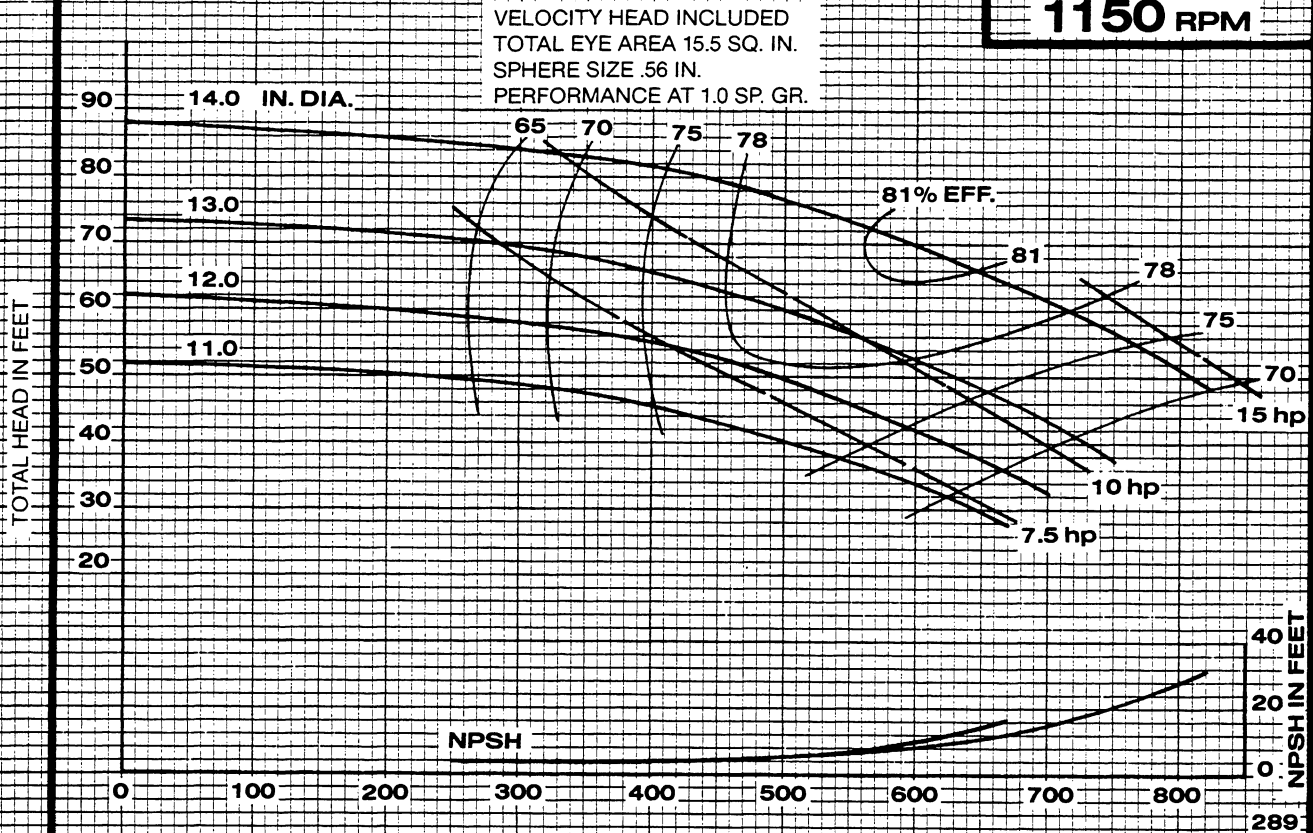

Peerless Pump Company
Indianapolis, IN 46207-7025

HORIZONTAL SPLIT CASE PUMPS
Type 5AE14N Size 5 x 6 x 14

SECTION 1240

1150 RPM

IMPELLER 2694394

U.S. GALLONS PER MINUTE

CURVE 3132116

1750 RPM

IMPELLER 2694394

U.S. GALLONS PER MINUTE

CURVE 3132114