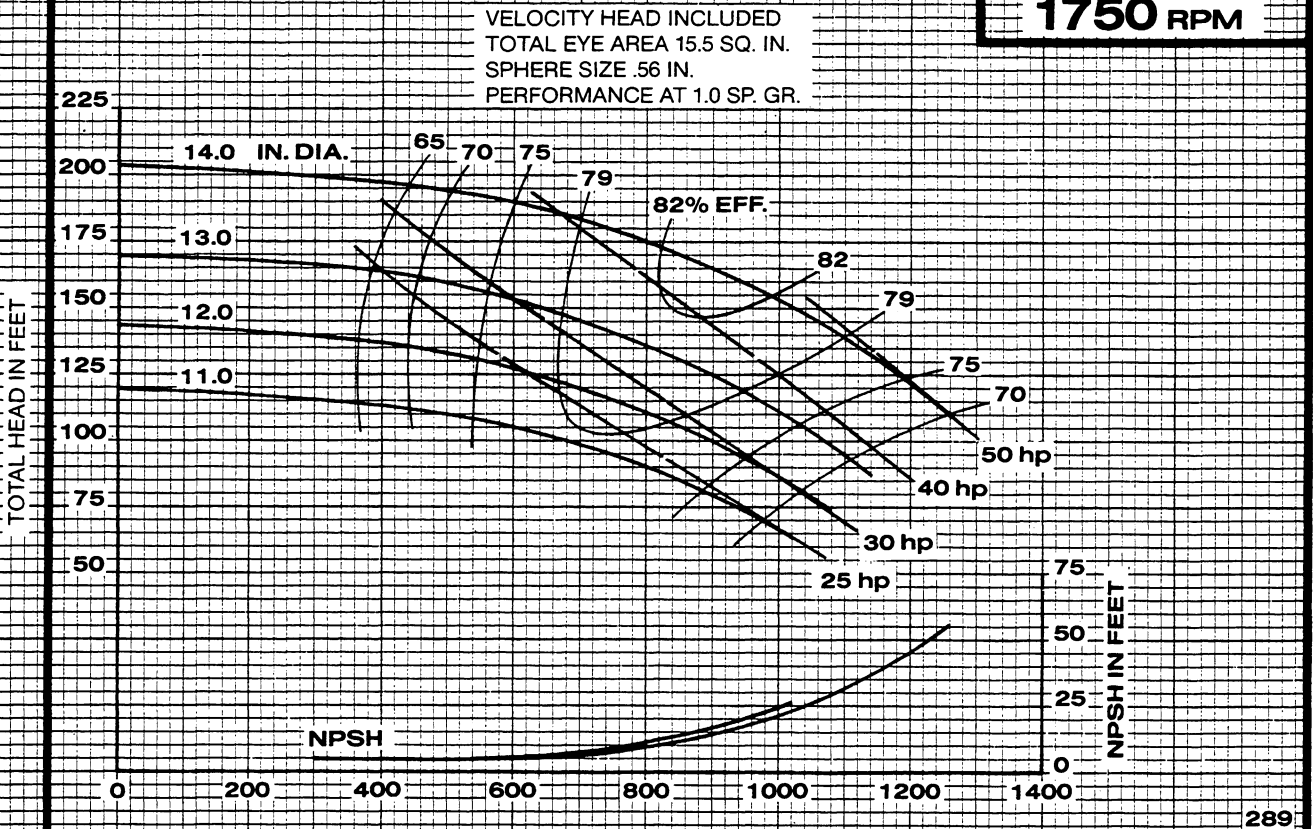

Peerless Pump Company
Indianapolis, IN 46207-7025

HORIZONTAL SPLIT CASE PUMPS
Type 5AE14N Size 5 x 6 x 14

SECTION 1240

1150 RPM

IMPELLER 2694394

U.S. GALLONS PER MINUTE

CURVE 3132116

1750 RPM

IMPELLER 2694394

U.S. GALLONS PER MINUTE

CURVE 3132114