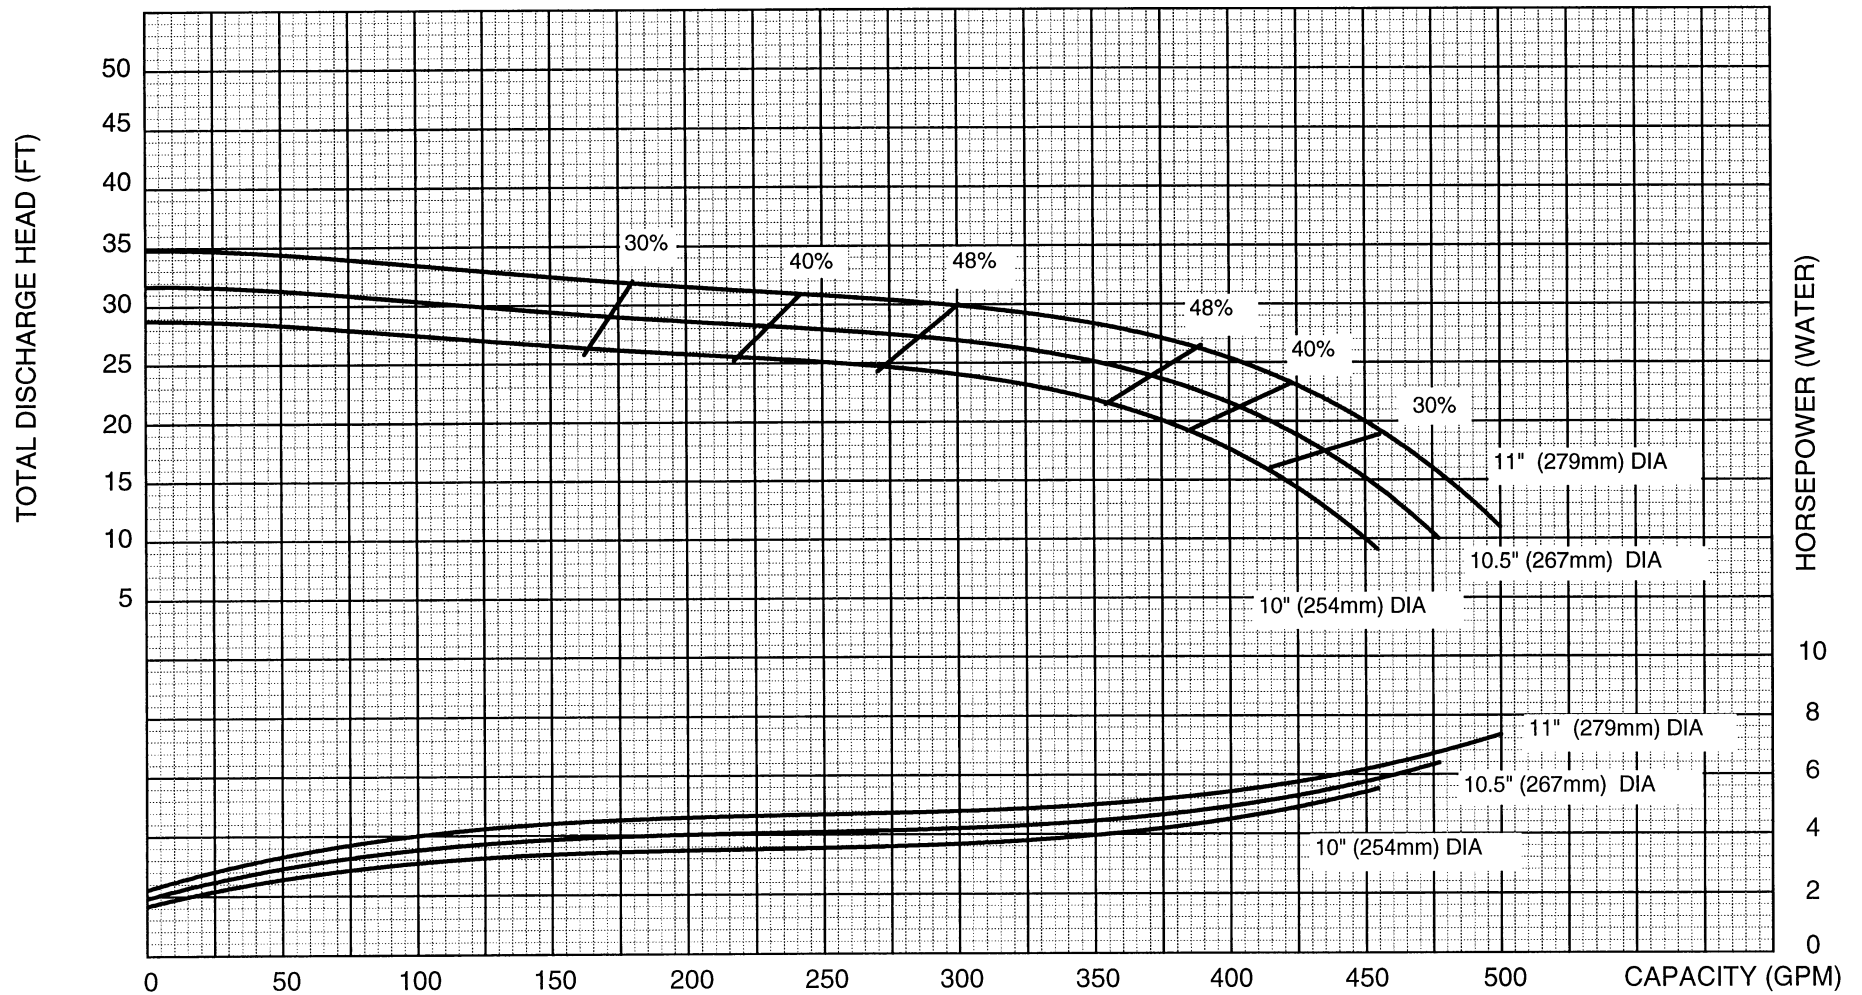

Model 35W Type LPLA
Size 6x6-11 in 152x152-279mm
Speed 900 rpm 0.25 max. sphere

Impeller No. 35W-8SD
Eye Area 23.22 in² 590 mm²
Curve No. 35W-LPLA-9

Model 35W Type LPLA
 Size 6x6-11 in 152x152-279mm
 Speed 1150 rpm 0.25 max. sphere

Impeller No. 35W-8SD
 Eye Area 23.22 in² 590 mm²
 Curve No. 35W-LPLA-11

Model 35W Type LPLA
 Size 6x6-11 in 152x152-279mm
 Speed 1450 rpm 0.25 max. sphere

Impeller No. 35W-8SD
 Eye Area 23.22 in² 590 mm²
 Curve No. 35W-LPLA-14

Model 35W Type LPLA
 Size 6x6-11 in 152x152-279mm
 Speed 1750 rpm 0.25 max. sphere

Impeller No. 35W-8SD
 Eye Area 23.22 in² 590 mm²
 Curve No. 35W-LPLA-17

Model 35W Type LPLA
 Size 6x6-11 in 152x152-279mm
 Speed 2950 rpm 0.25 max. sphere

Impeller No. 35W-8SD
 Eye Area 23.22 in² 590 mm²
 Curve No. 35W-LPLA-29