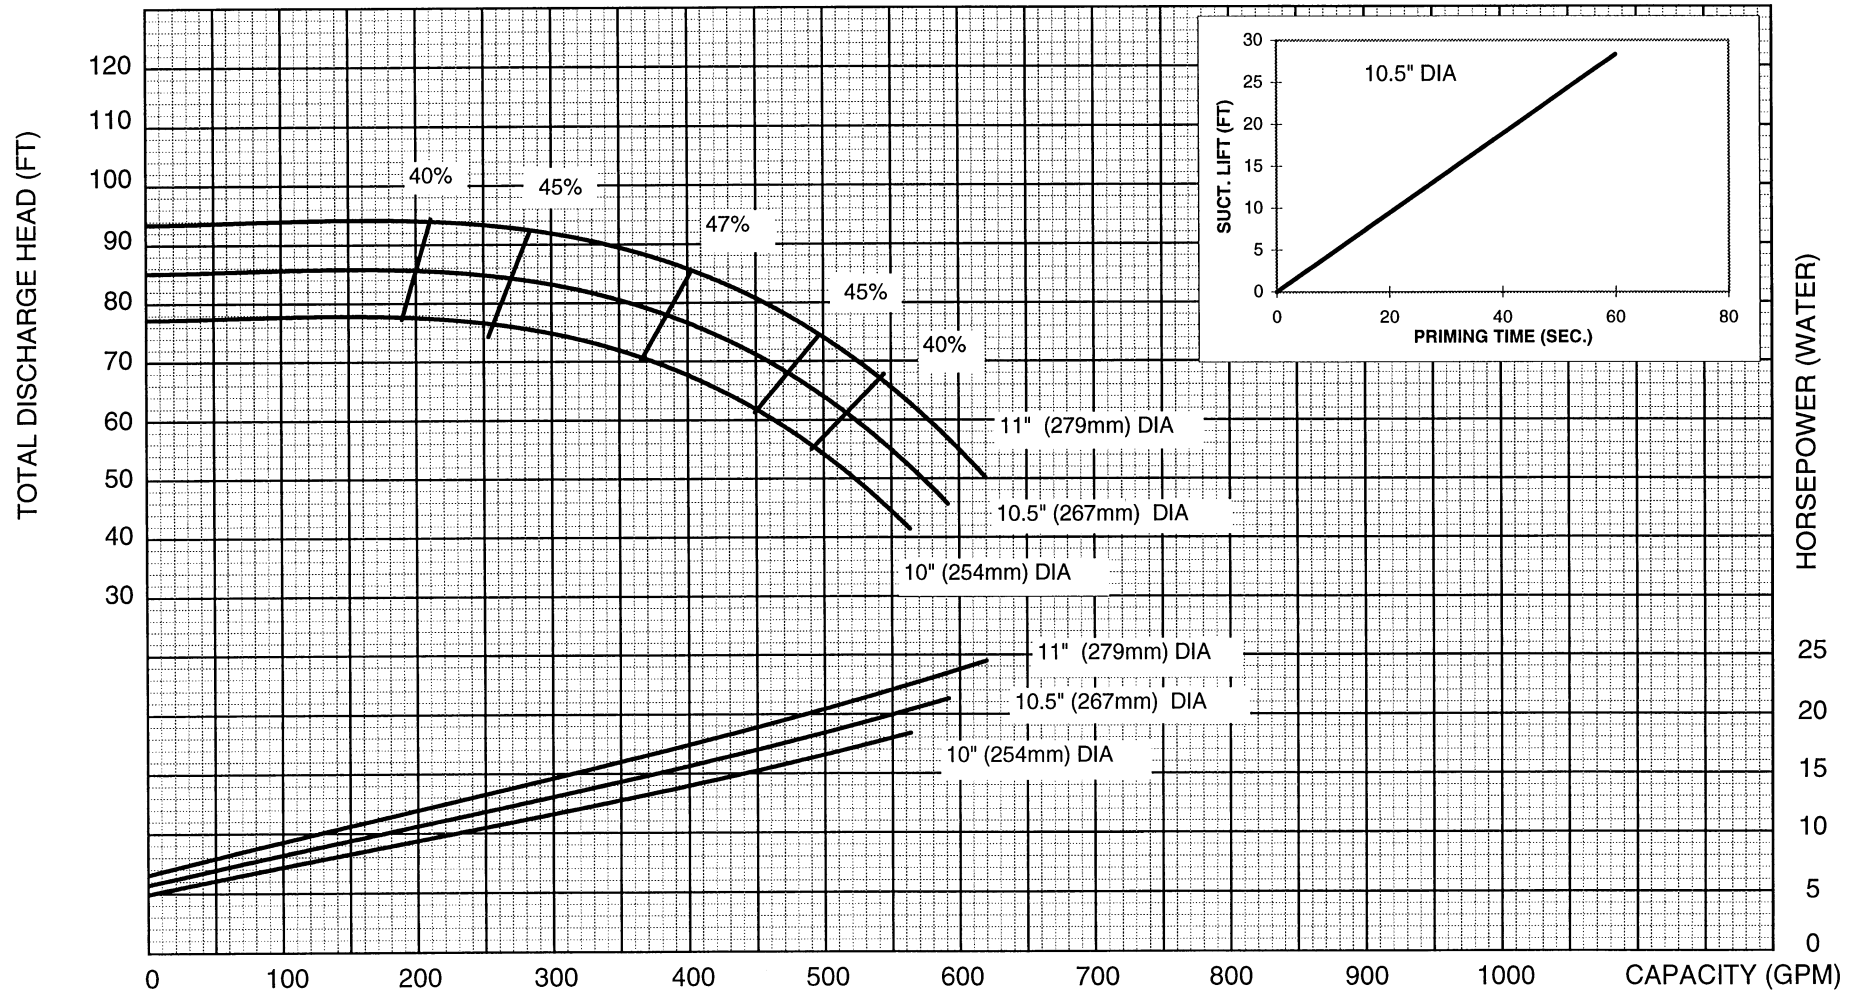

Model 35W Type LPLA
Size 6x6-11 in 152x152-279mm
Speed 900 rpm 0.25 max. sphere

Impeller No. 35W-8SD
Eye Area 23.22 in² 590 mm²
Curve No. 35W-LPLA-9

Model 35W Type LPLA
 Size 6x6-11 in 152x152-279mm
 Speed 1150 rpm 0.25 max. sphere

Impeller No. 35W-8SD
 Eye Area 23.22 in² 590 mm²
 Curve No. 35W-LPLA-11

Model 35W Type LPLA
 Size 6x6-11 in 152x152-279mm
 Speed 1450 rpm 0.25 max. sphere

Impeller No. 35W-8SD
 Eye Area 23.22 in² 590 mm²
 Curve No. 35W-LPLA-14

Model 35W Type LPLA
 Size 6x6-11 in 152x152-279mm
 Speed 1750 rpm 0.25 max. sphere

Impeller No. 35W-8SD
 Eye Area 23.22 in² 590 mm²
 Curve No. 35W-LPLA-17

Model 35W Type LPLA
 Size 6x6-11 in 152x152-279mm
 Speed 2950 rpm 0.25 max. sphere

Impeller No. 35W-8SD
 Eye Area 23.22 in² 590 mm²
 Curve No. 35W-LPLA-29