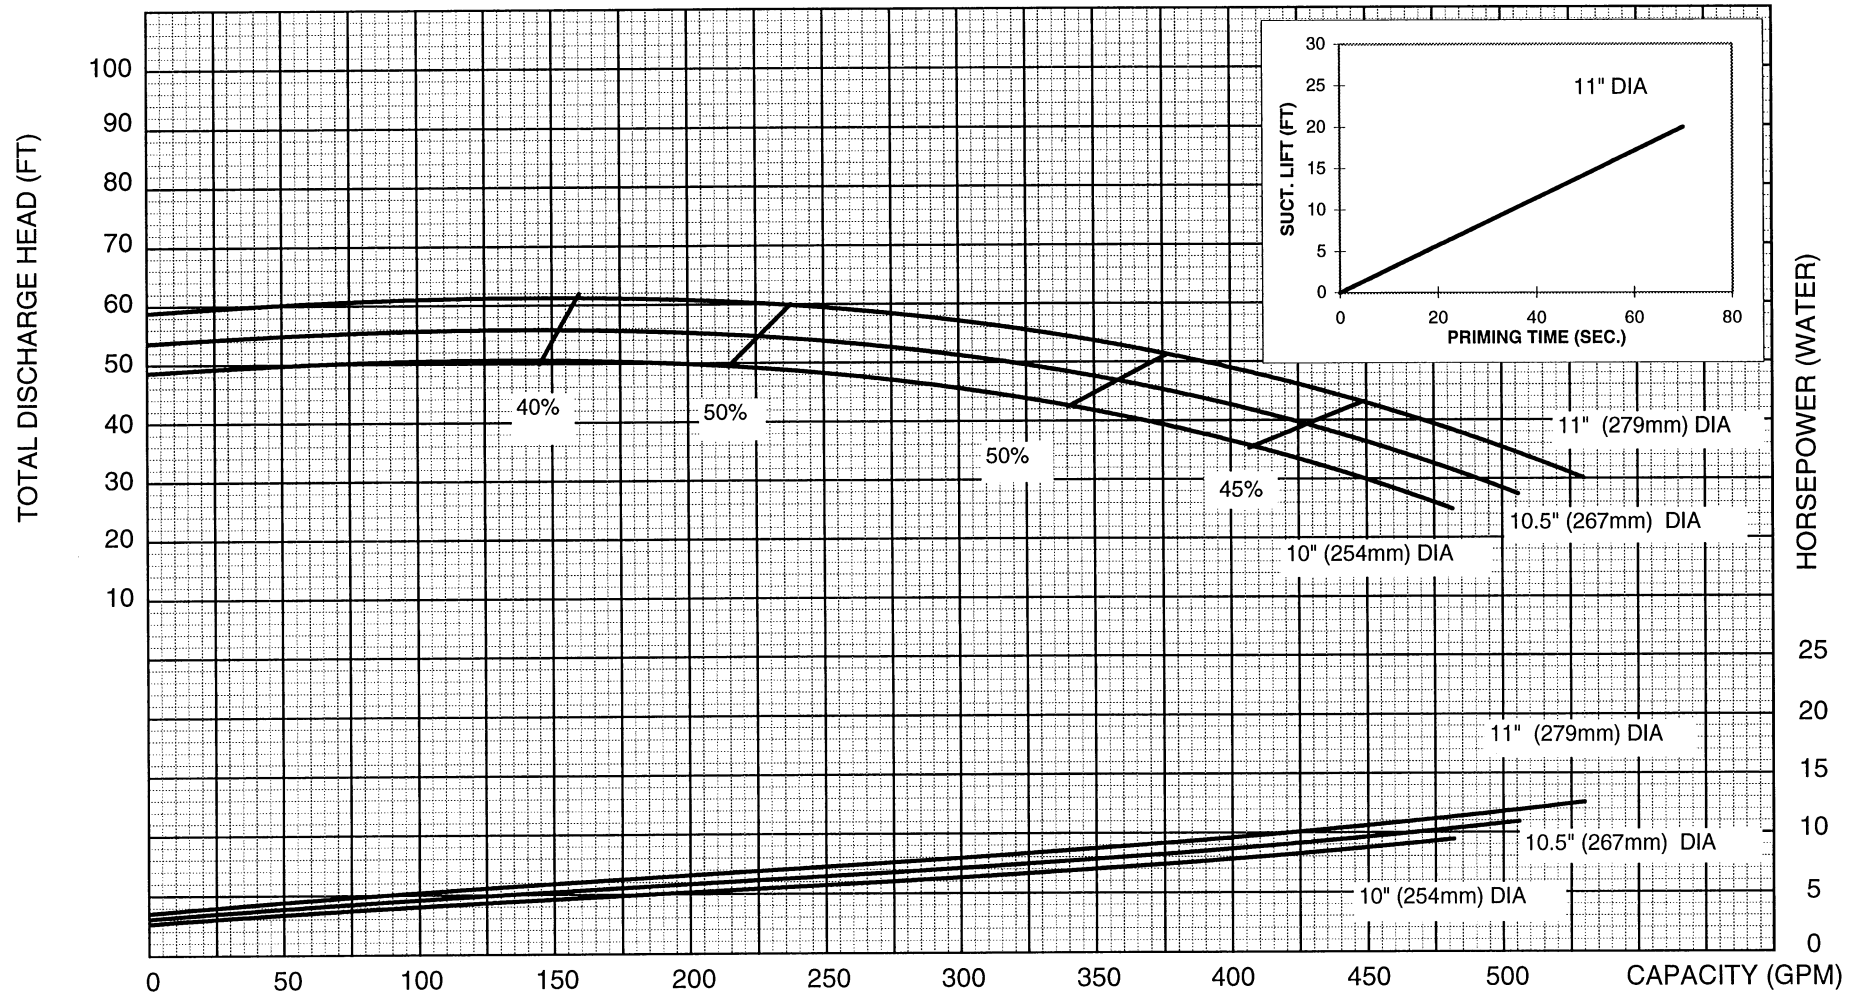

Model 35W Type LPLA
Size 6x6-11 in 152x152-279mm
Speed 900 rpm 0.25 max. sphere

Impeller No. 35W-8SD
Eye Area 23.22 in² 590 mm²
Curve No. 35W-LPLA-9

Model 35W Type LPLA
 Size 6x6-11 in 152x152-279mm
 Speed 1150 rpm 0.25 max. sphere

Impeller No. 35W-8SD
 Eye Area 23.22 in² 590 mm²
 Curve No. 35W-LPLA-11

Model 35W Type LPLA
 Size 6x6-11 in 152x152-279mm
 Speed 1450 rpm 0.25 max. sphere

Impeller No. 35W-8SD
 Eye Area 23.22 in² 590 mm²
 Curve No. 35W-LPLA-14

Model 35W Type LPLA
 Size 6x6-11 in 152x152-279mm
 Speed 1750 rpm 0.25 max. sphere

Impeller No. 35W-8SD
 Eye Area 23.22 in² 590 mm²
 Curve No. 35W-LPLA-17

Model 35W Type LPLA
 Size 6x6-11 in 152x152-279mm
 Speed 2950 rpm 0.25 max. sphere

Impeller No. 35W-8SD
 Eye Area 23.22 in² 590 mm²
 Curve No. 35W-LPLA-29