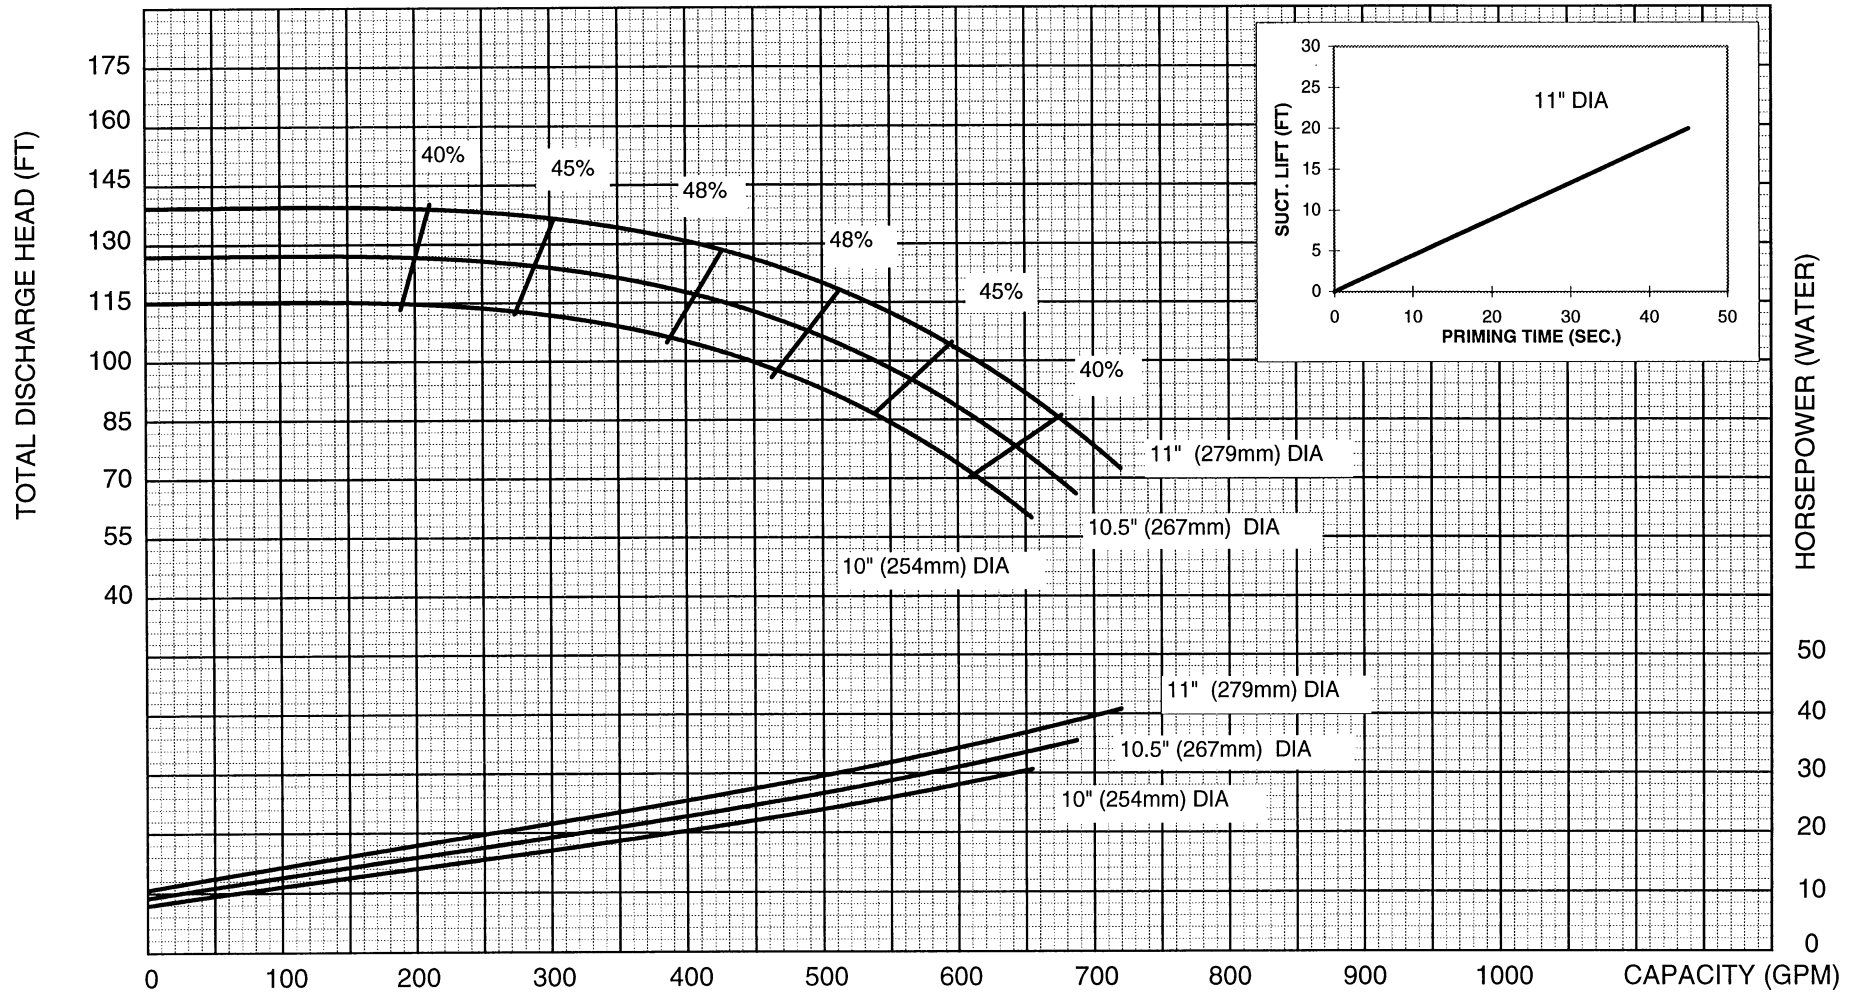

Model 35W Type LPLA
Size 6x6-11 in 152x152-279mm
Speed 900 rpm 0.25 max. sphere

Impeller No. 35W-8SD
Eye Area 23.22 in² 590 mm²
Curve No. 35W-LPLA-9

Model 35W Type LPLA
 Size 6x6-11 in 152x152-279mm
 Speed 1150 rpm 0.25 max. sphere

Impeller No. 35W-8SD
 Eye Area 23.22 in² 590 mm²
 Curve No. 35W-LPLA-11

Model 35W Type LPLA
 Size 6x6-11 in 152x152-279mm
 Speed 1450 rpm 0.25 max. sphere

Impeller No. 35W-8SD
 Eye Area 23.22 in² 590 mm²
 Curve No. 35W-LPLA-14

Model 35W Type LPLA
 Size 6x6-11 in 152x152-279mm
 Speed 1750 rpm 0.25 max. sphere

Impeller No. 35W-8SD
 Eye Area 23.22 in² 590 mm²
 Curve No. 35W-LPLA-17

Model 35W Type LPLA
 Size 6x6-11 in 152x152-279mm
 Speed 2950 rpm 0.25 max. sphere

Impeller No. 35W-8SD
 Eye Area 23.22 in² 590 mm²
 Curve No. 35W-LPLA-29