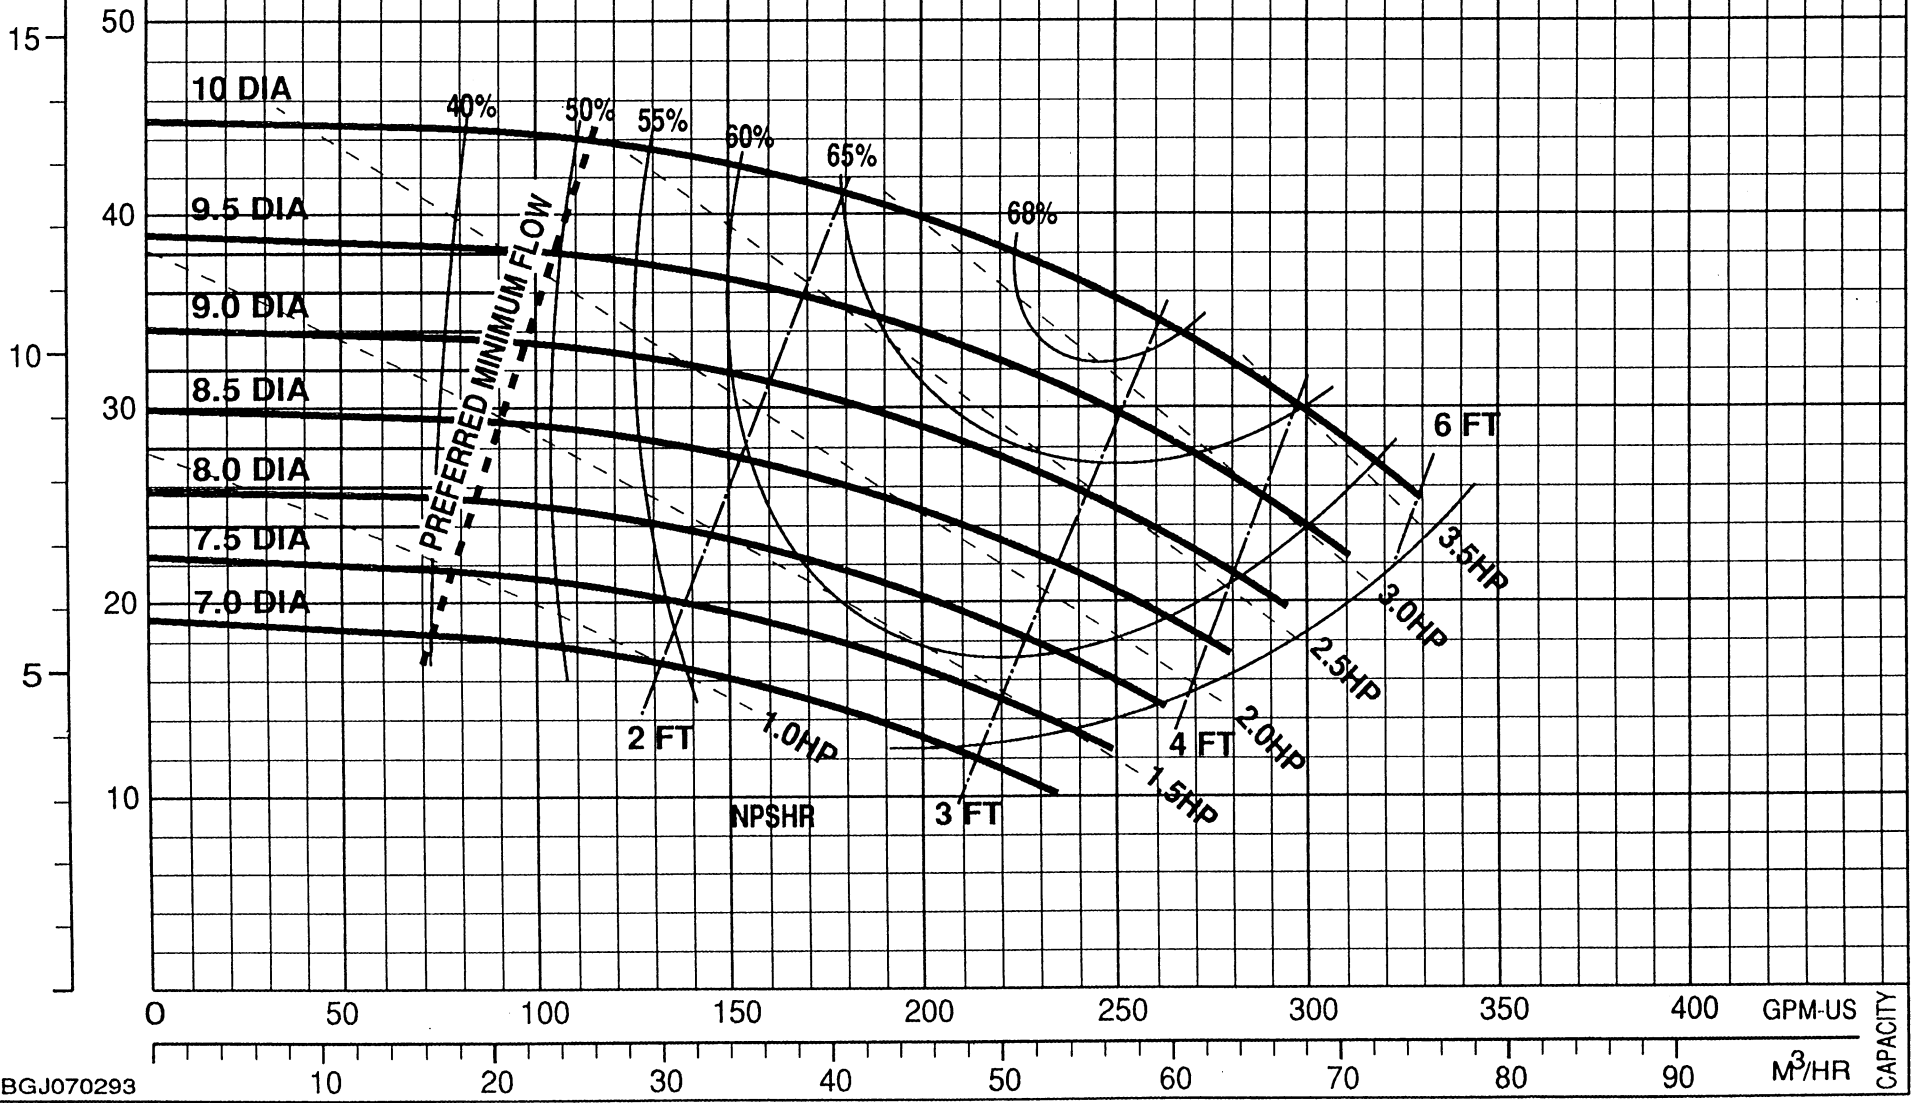

TOTAL HEAD

MODEL A70 LVA HE TYPE ANSI B73.1

IMPELLER NO. 31-00747 Type SEMI OPEN

SIZE 4 X 3-10 in 102X76-254 mm

EYE AREA 13.39 in² 8639 mm²

SPEED 1150 rpm MAX SOLID .625 in

CURVE NO. A70LVAHE-12

M FT

BGJ070293

CAPACITY

TOTAL HEAD

MODEL A70-LV TYPE ANSI B73.1
 SIZE 4X3-10 in 102X76-254 mm
 SPEED 1495 rpm MAX SOLID 0.625 in

IMP NO. 31-00747 TYPE 6V SEMI
 EYE AREA 13.39 in² 8639 mm²
 CURVE NO. A70LVA-15

FT M

TOTAL HEAD	LaBour <i>Taber</i>	MODEL <u>A70-LV</u> TYPE <u>ANSI B73.1</u>	IMPELLER NO. <u>A70VOA-HE</u>
FT	M	SIZE <u>4X3-10</u> in <u>102X76-254</u> mm	EYE AREA <u>13.39</u> in ² <u>8639</u> mm ²
		SPEED <u>3000</u> rpm MAX SOLID <u>0.625</u> in	CURVE NO. <u>A70LVA-30</u>