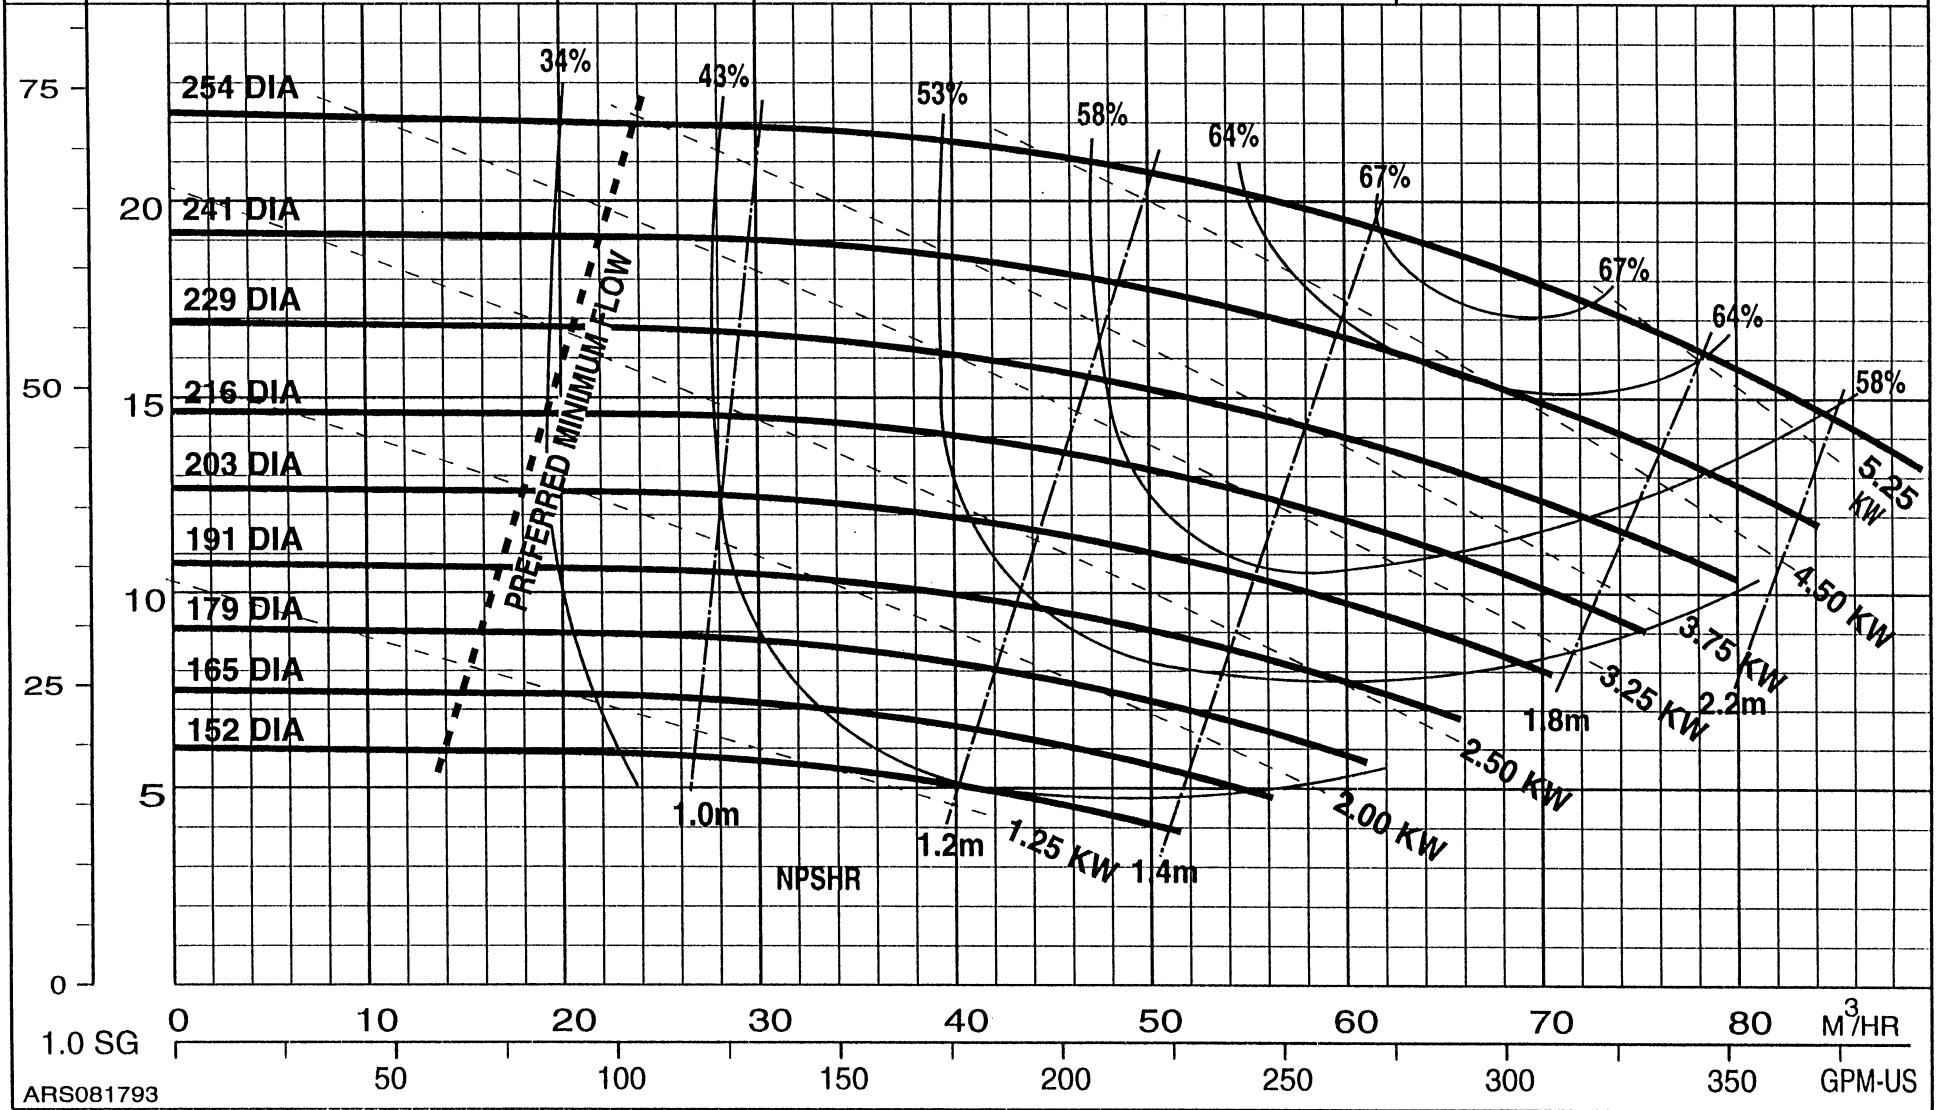

TOTAL HEAD

MODEL A70 LVA HE TYPE ANSI B73.1

IMPELLER NO. 31-00747 Type SEMI OPEN

SIZE 4 X 3-10 in 102X76-254 mm

EYE AREA 13.39 in² 8639 mm²

SPEED 1150 rpm MAX SOLID .625 in

CURVE NO. A70LVAHE-12

M FT

BGJ070293

CAPACITY

TOTAL HEAD

MODEL A70-LV TYPE ANSI B73.1
 SIZE 4X3-10 in 102X76-254 mm
 SPEED 1495 rpm MAX SOLID 0.625 in

IMP NO. 31-00747 TYPE 6V SEMI
 EYE AREA 13.39 in² 8639 mm²
 CURVE NO. A70LVA-15

FT M

TOTAL HEAD	LaBour <i>Taber</i>	MODEL <u>A70-LV</u> TYPE <u>ANSI B73.1</u>	IMPELLER NO. <u>A70VOA-HE</u>
FT	M	SIZE <u>4X3-10</u> in <u>102X76-254</u> mm	EYE AREA <u>13.39</u> in ² <u>8639</u> mm ²
		SPEED <u>3000</u> rpm MAX SOLID <u>0.625</u> in	CURVE NO. <u>A70LVA-30</u>