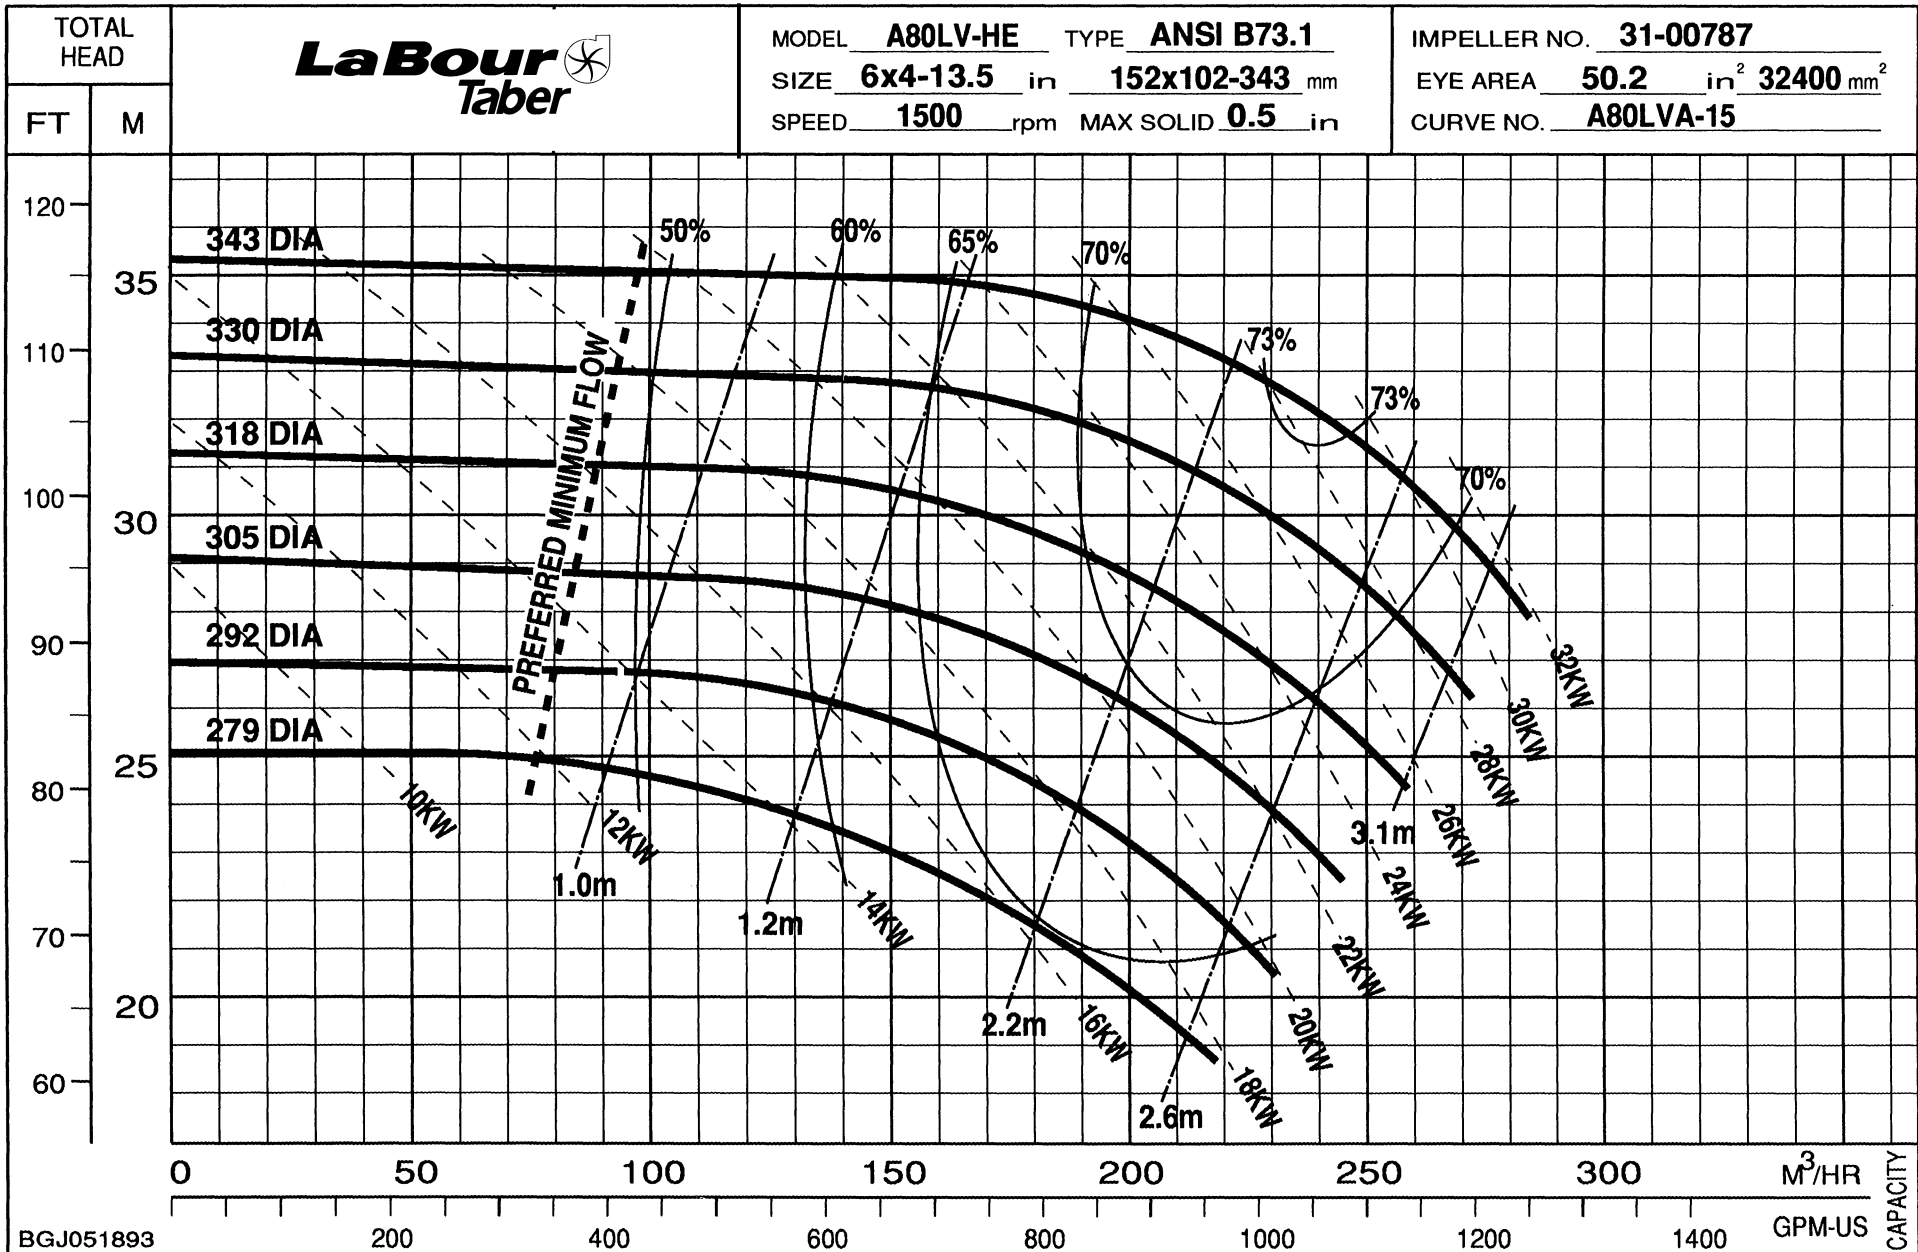

TOTAL HEAD
FT

MODEL A80 LV-HE TYPE ANSI B73.1
SIZE 6x4-13.5 in 152x102-343 mm
SPEED 1800 rpm MAX SQ ID 0.50 in

IMPELLER NO. 31-00787
EYE AREA 50.2 in² 32400 mm²
CURVE NO. A80LV-HE-18

ARS012793

BGJ051893