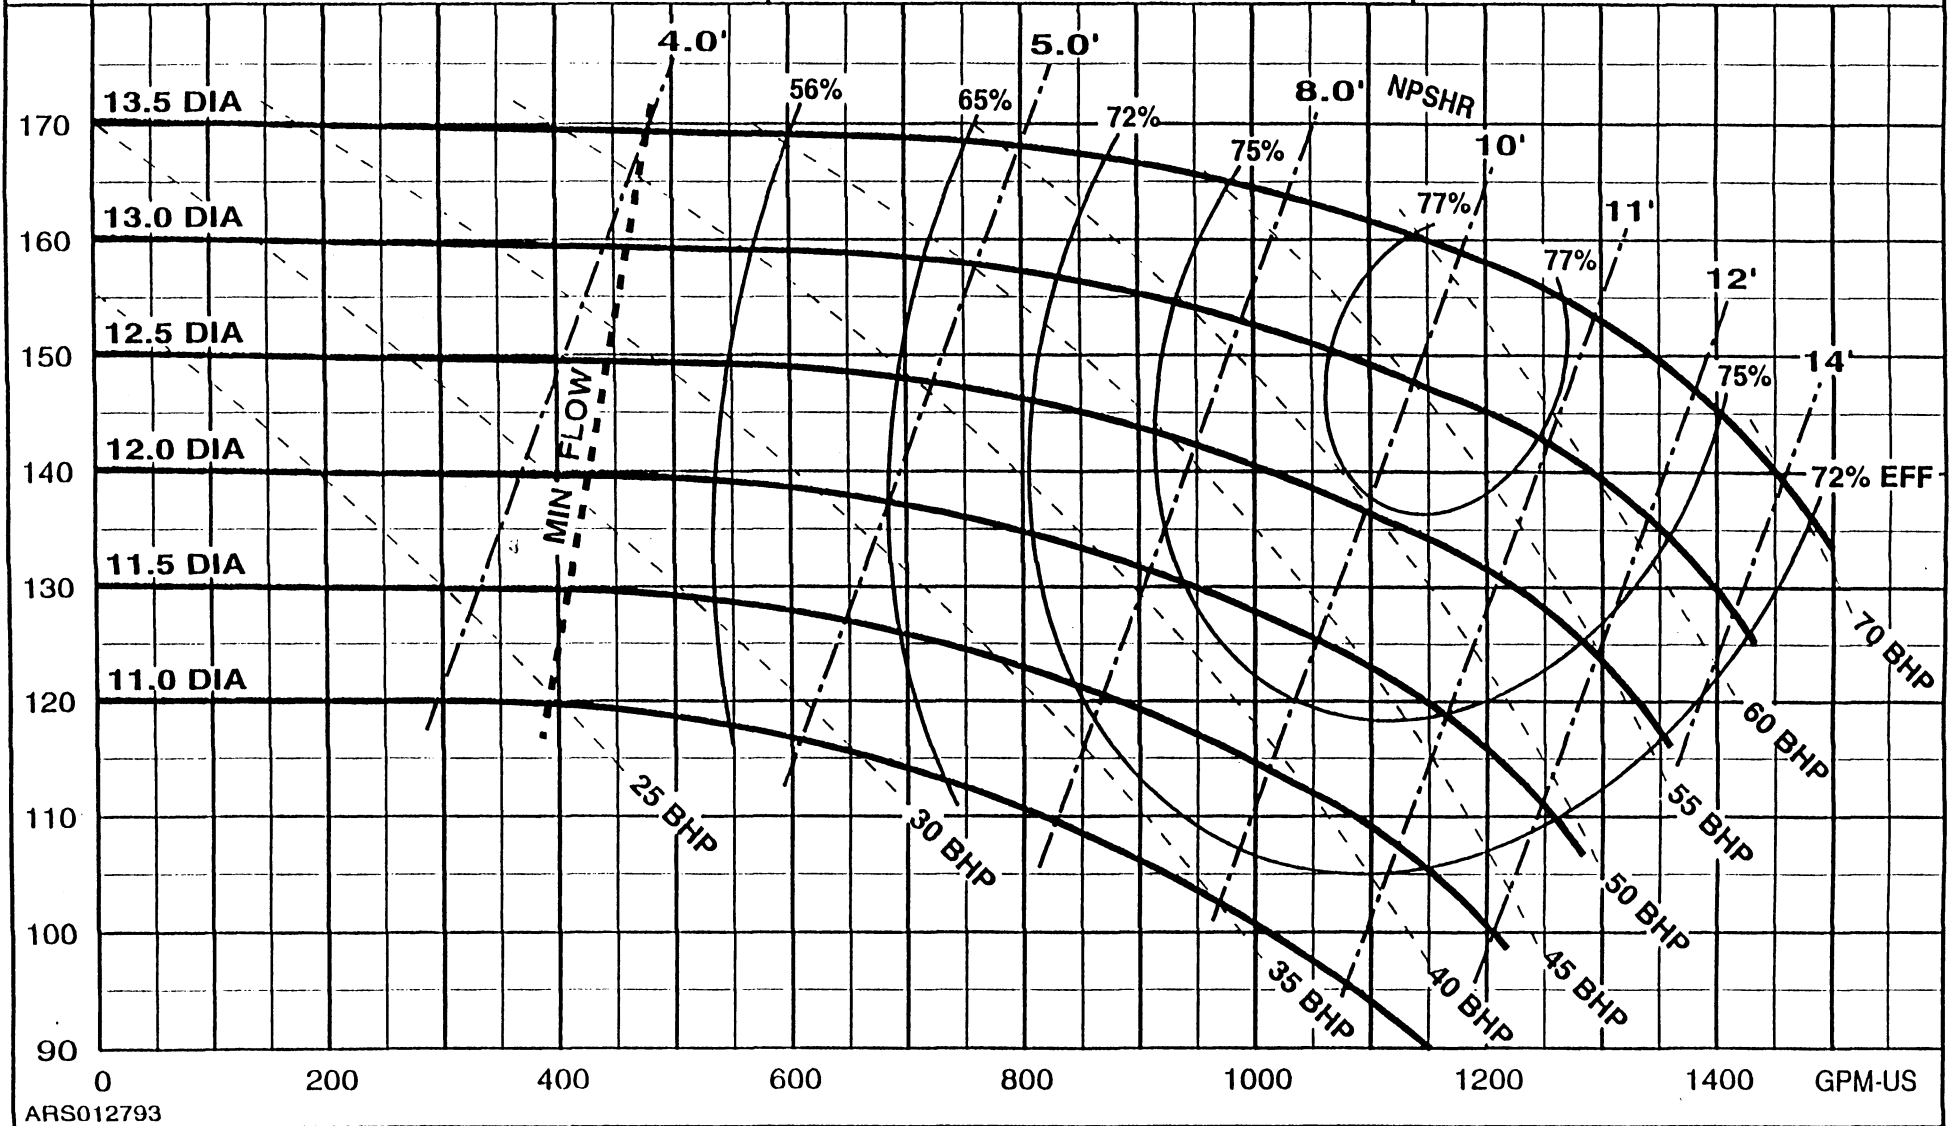

TOTAL HEAD
FT

MODEL A80 LV-HE TYPE ANSI B73.1
SIZE 6x4-13.5 in 152x102-343 mm
SPEED 1800 rpm MAX SQ ID 0.50 in

IMPELLER NO. 31-00787
EYE AREA 50.2 in² 32400 mm²
CURVE NO. A80LV-HE-18

ARS012793

BGJ051893