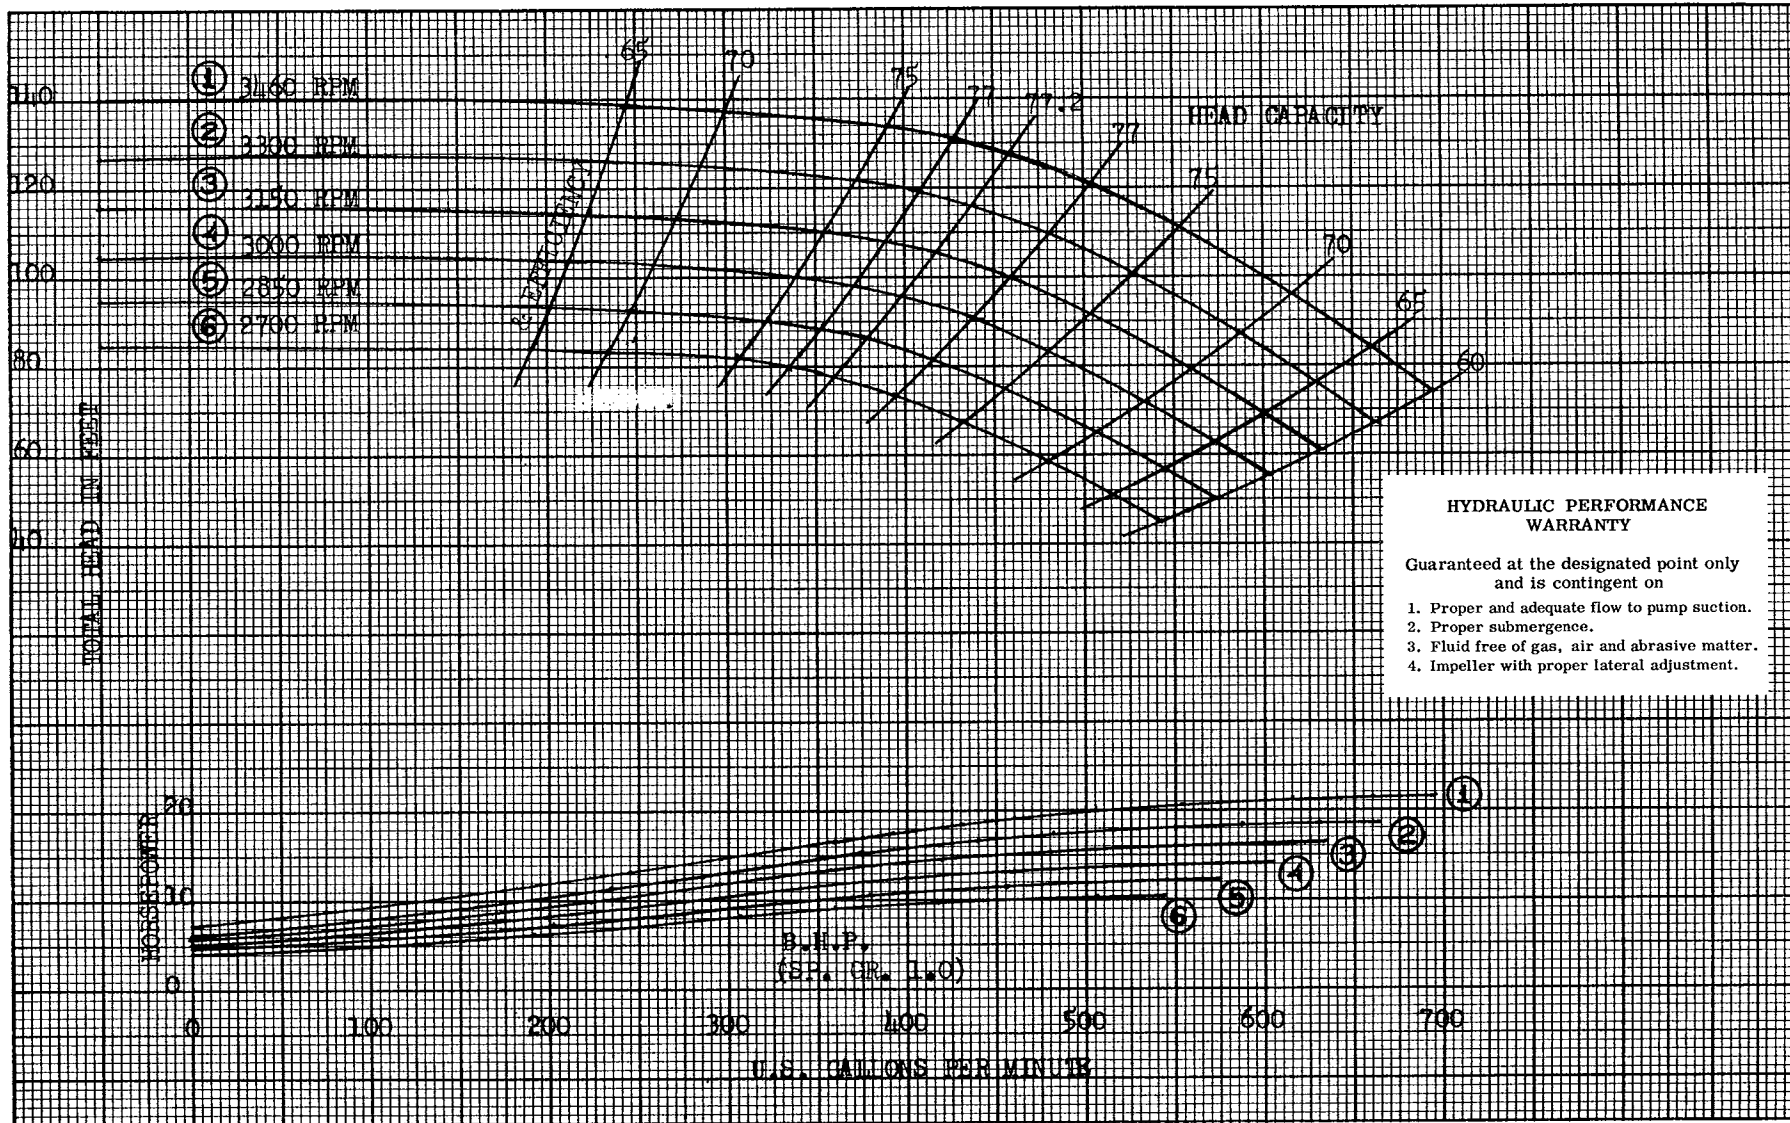

Impeller No 2620626 (brz or ci)
 Impeller Dia (full) 5-15/16"
 Bowl No 2620763
 Reduce efficiency for special material bowls and impellers.

Peerless Pump Company
 Indianapolis, IN 46207-7025

TYPE HP HYDRO-LINE PUMPS

Per-Stage Performance (7 stages min)

Size 8LB Curve No. 2847615

Impeller No 2620632 (brz or ci)
 Impeller Dia (full) 5-15/16"
 Bowl No 2620763
 Reduce efficiency for special material bowls and impellers.

Peerless Pump Company
 Indianapolis, IN 46207-7025

TYPE HP HYDRO-LINE PUMPS

Per-Stage Performance (7 stages min)

Size 8LB Curve No. 2847616