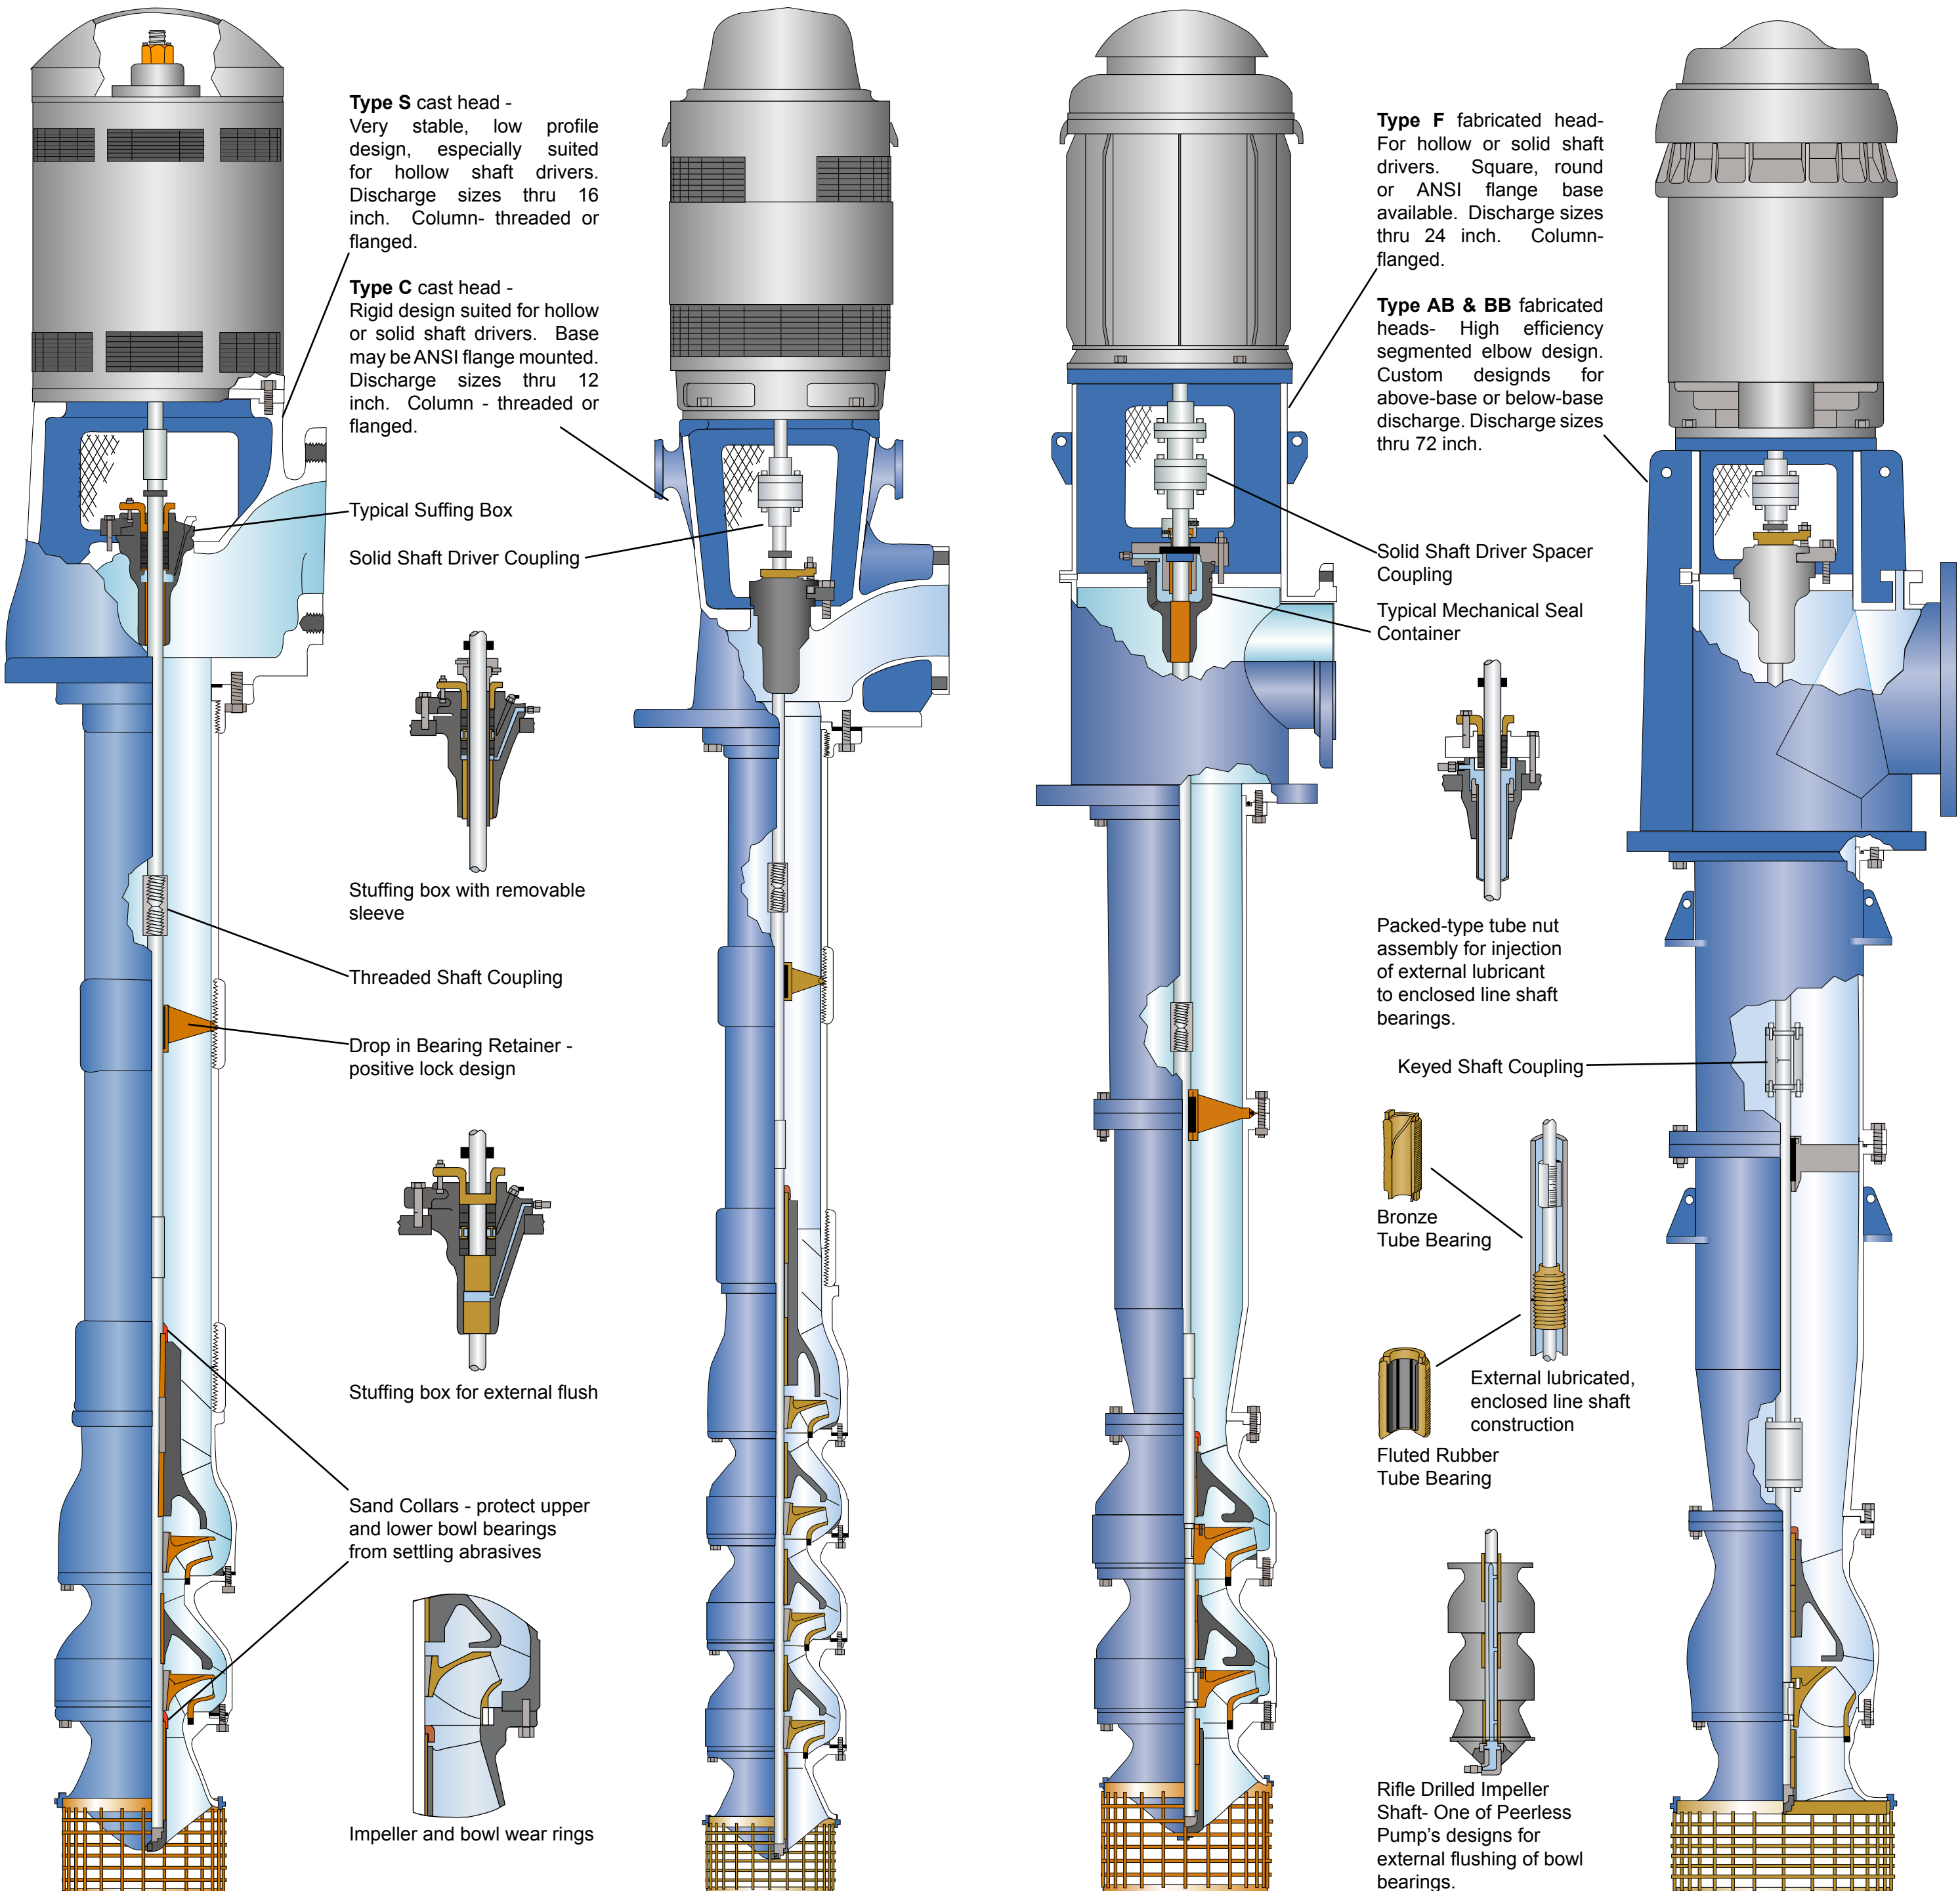

PEERLESS PUMP

INDUSTRIAL VERTICAL PUMPS

ENGINEERED FOR YOUR APPLICATION

DESIGN OPTIONS

PEERLESS PUMP COMPANY
 2005 DR M L KING JR STREET • INDIANAPOLIS, IN • 46202
 317.925.9661 - PHONE • 317.924.7388
 www.peelresspump.com