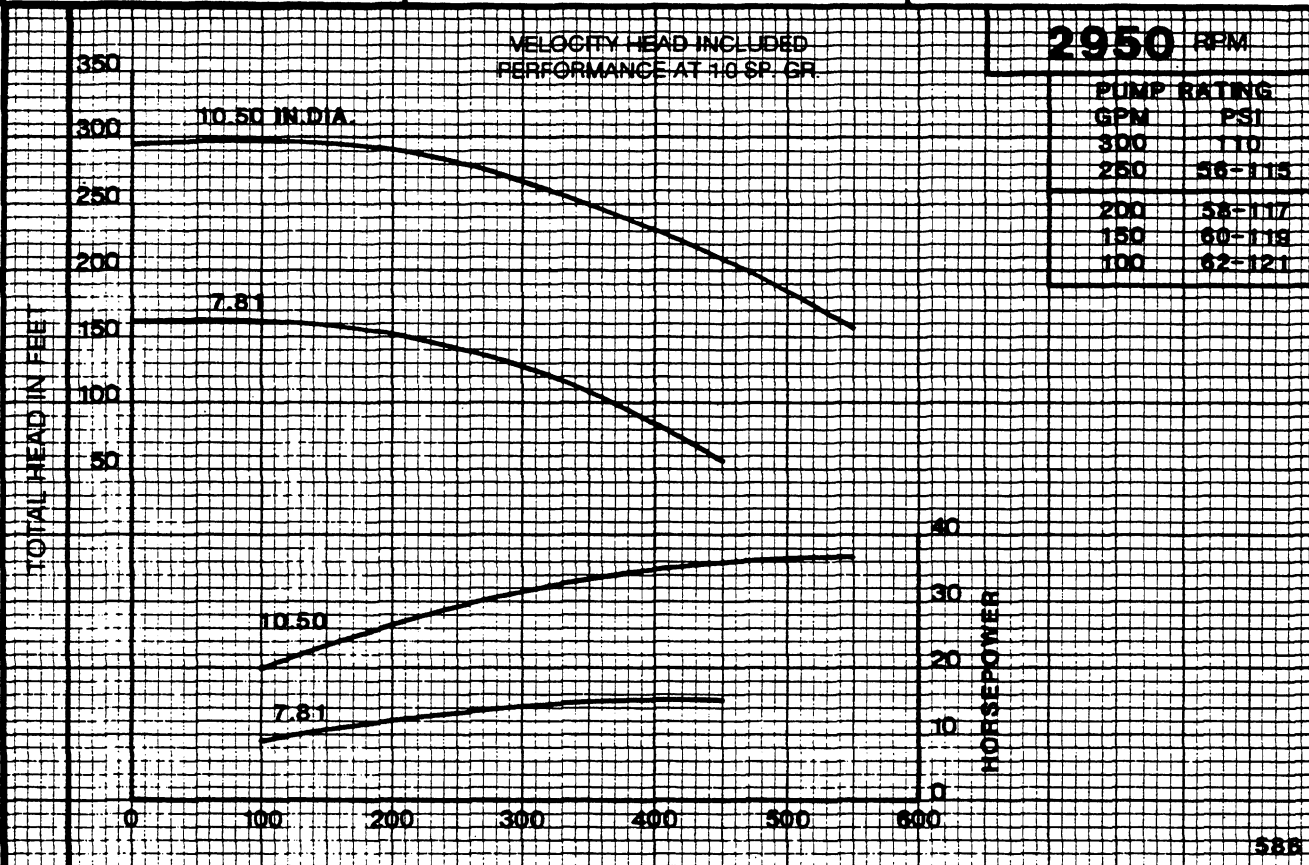

Peerless Pump Company
Indianapolis, IN 46207-7026

INLINE FIRE PUMPS
Type 3PVF11

SECTION 1540

IMPELLER 2592719

U.S. GALLONS PER MINUTE

CURVE 3116063

IMPELLER 2592719

U.S. GALLONS PER MINUTE

CURVE 3116062