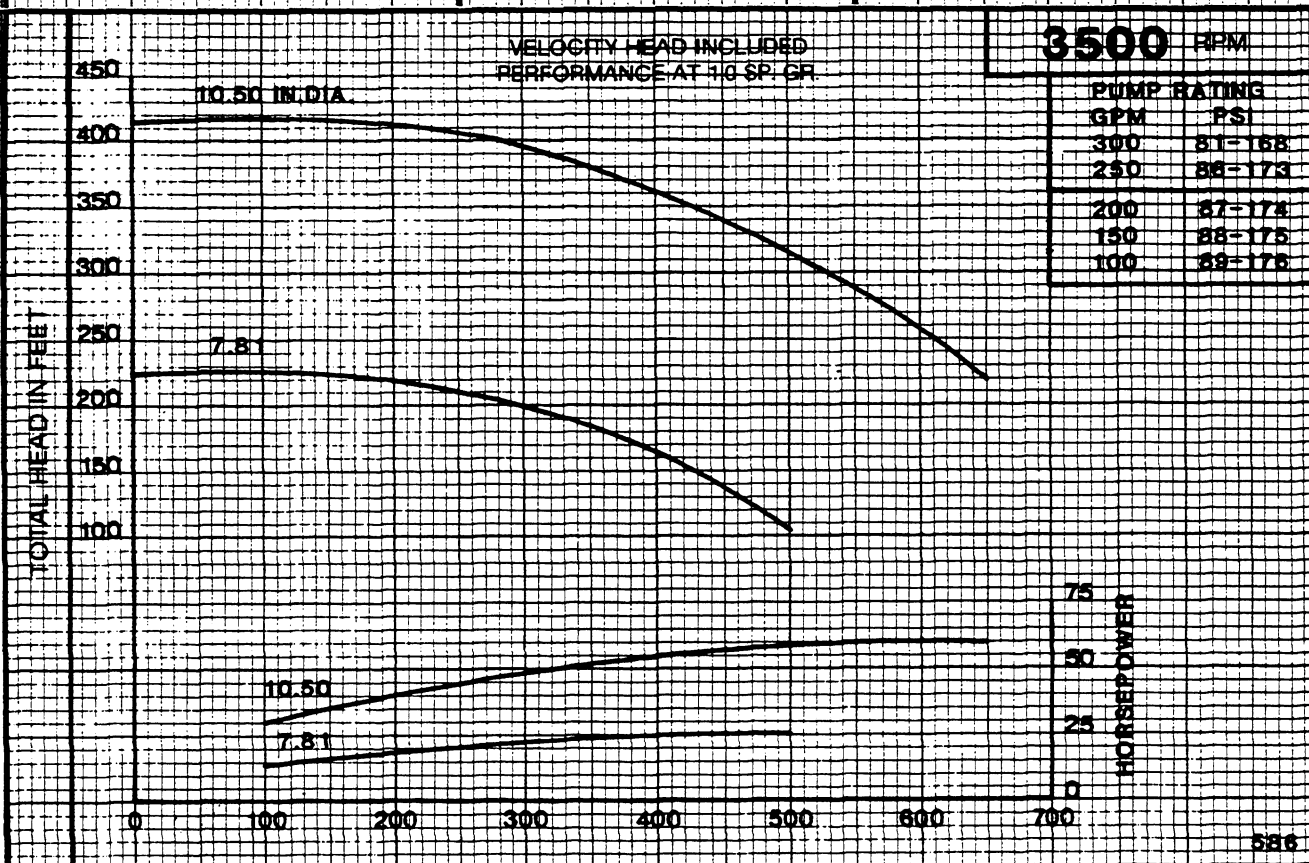

Peerless Pump Company
Indianapolis, IN 46207-7026

INLINE FIRE PUMPS
Type 3PVF11

SECTION 1540

IMPELLER 2592719

U.S. GALLONS PER MINUTE

CURVE 3116063

IMPELLER 2592719

U.S. GALLONS PER MINUTE

CURVE 3116062