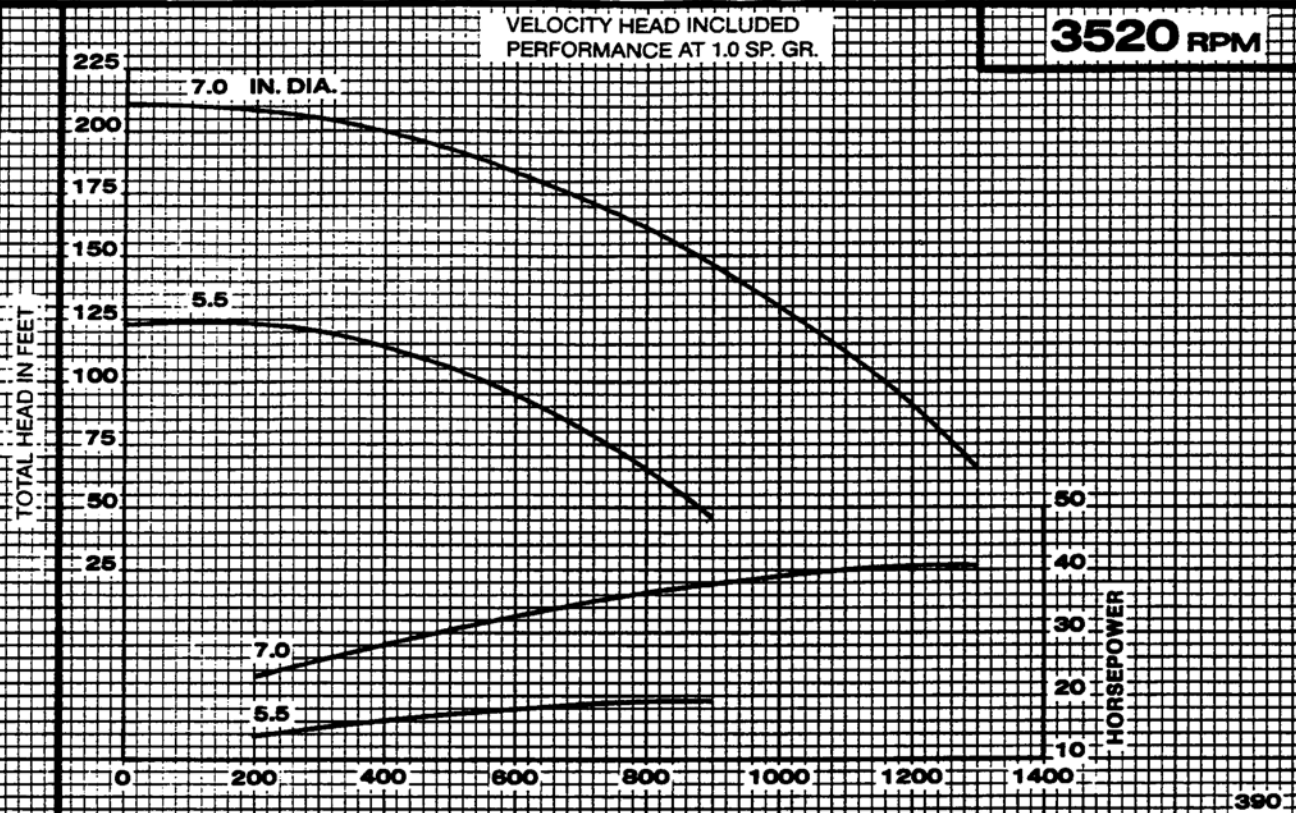

Peerless Pump Company
Indianapolis, IN 46207-7026

INLINE FIRE PUMPS
Type 5PVF7 Size 5 x 5 x 7

SECTION 1540

3520 RPM

VELOCITY HEAD INCLUDED
PERFORMANCE AT 1.0 SP. GR.

IMPELLER 2694280

U.S. GALLONS PER MINUTE

CURVE 3116071

390