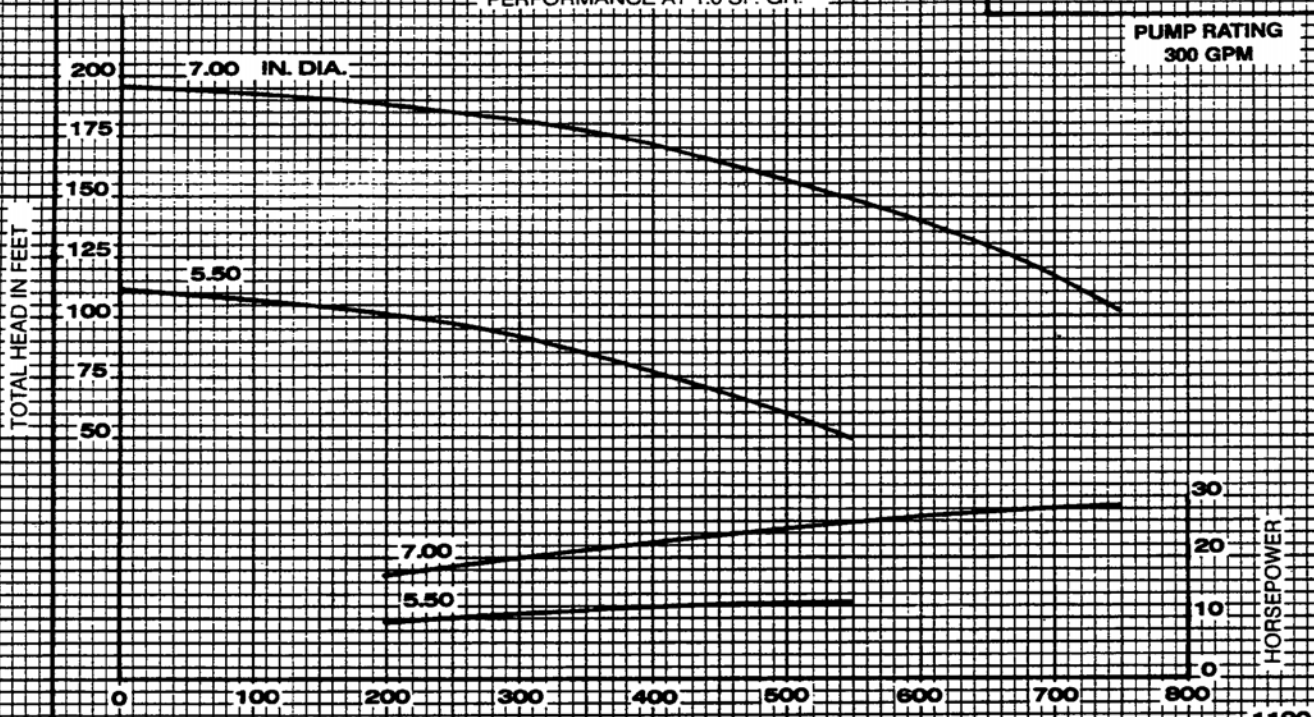

Peerless Pump Company
Indianapolis, IN 46207-7026

INLINE FIRE PUMPS
Type 4PVF8G Size 4 x 4x 8

SECTION 1540

3520 RPM

PUMP RATING
300 GPM

VELOCITY HEAD INCLUDED
PERFORMANCE AT 1.0 SP. GR.

1190

IMPELLER 2692700

U.S. GALLONS PER MINUTE

CURVE 3132080