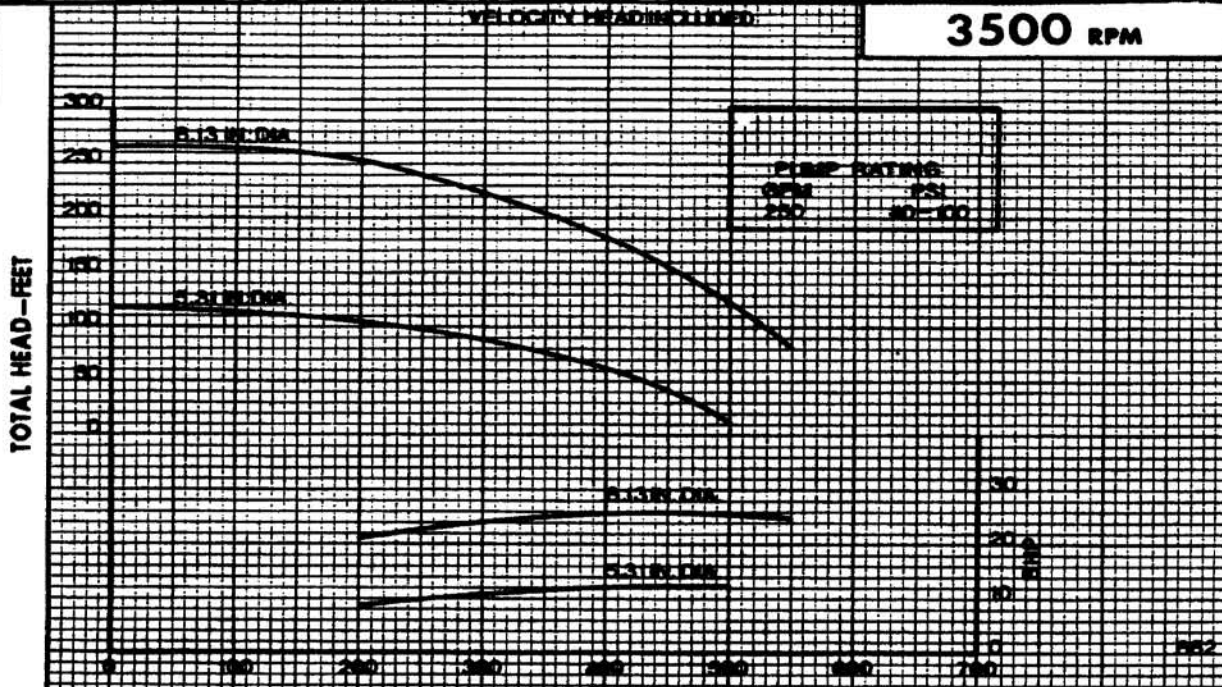

Peerless Pump Company  
Indianapolis, IN 46207-7026

**HORIZONTAL SPLIT CASE  
FIRE PUMPS**  
Type 2ADF8 Size 2 x 3 x 8.12

**SECTION 1540**

**3500 RPM**

IMPELLER 2-002875 U.S. GALLONS PER MINUTE CURVE S-10010