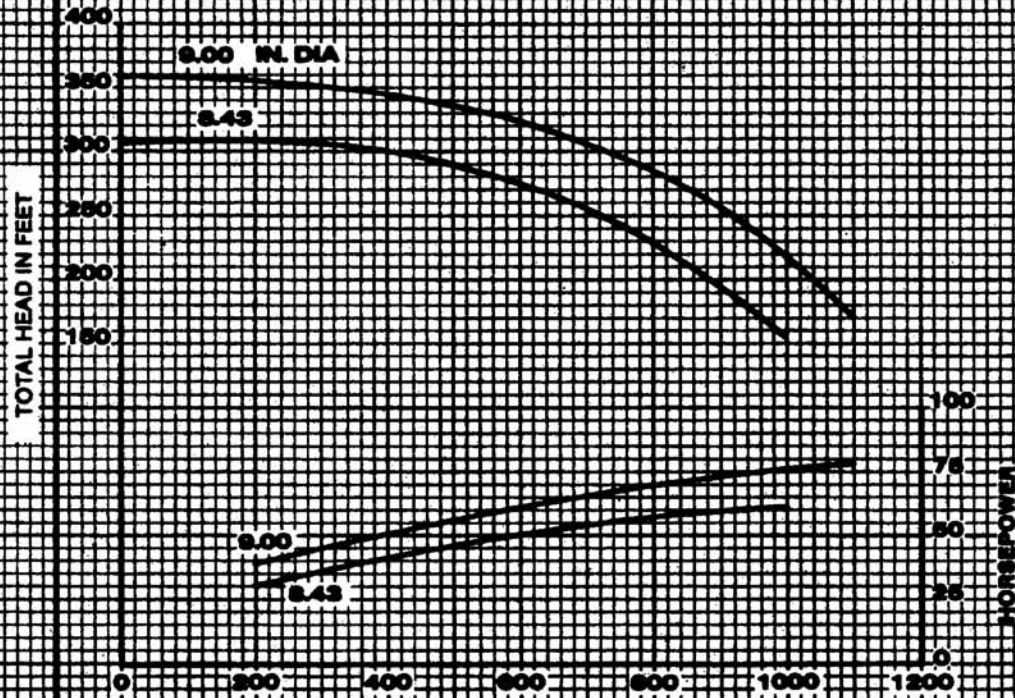

SECTION 1540

HORIZONTAL SPLIT CASE FIRE PUMPS

Type 3AEP8G

Size 3 x 4 x 9.00

Peerless Pump Company
Indianapolis, IN 46207-7025

VELOCITY HEAD INCLUDED
PERFORMANCE AT 1.0 SP. GR.

3525 RPM

**PUMP RATING
GPM 500**

1187

IMPELLER 2803451

U.S. GALLONS PER MINUTE

CURVE 3139043