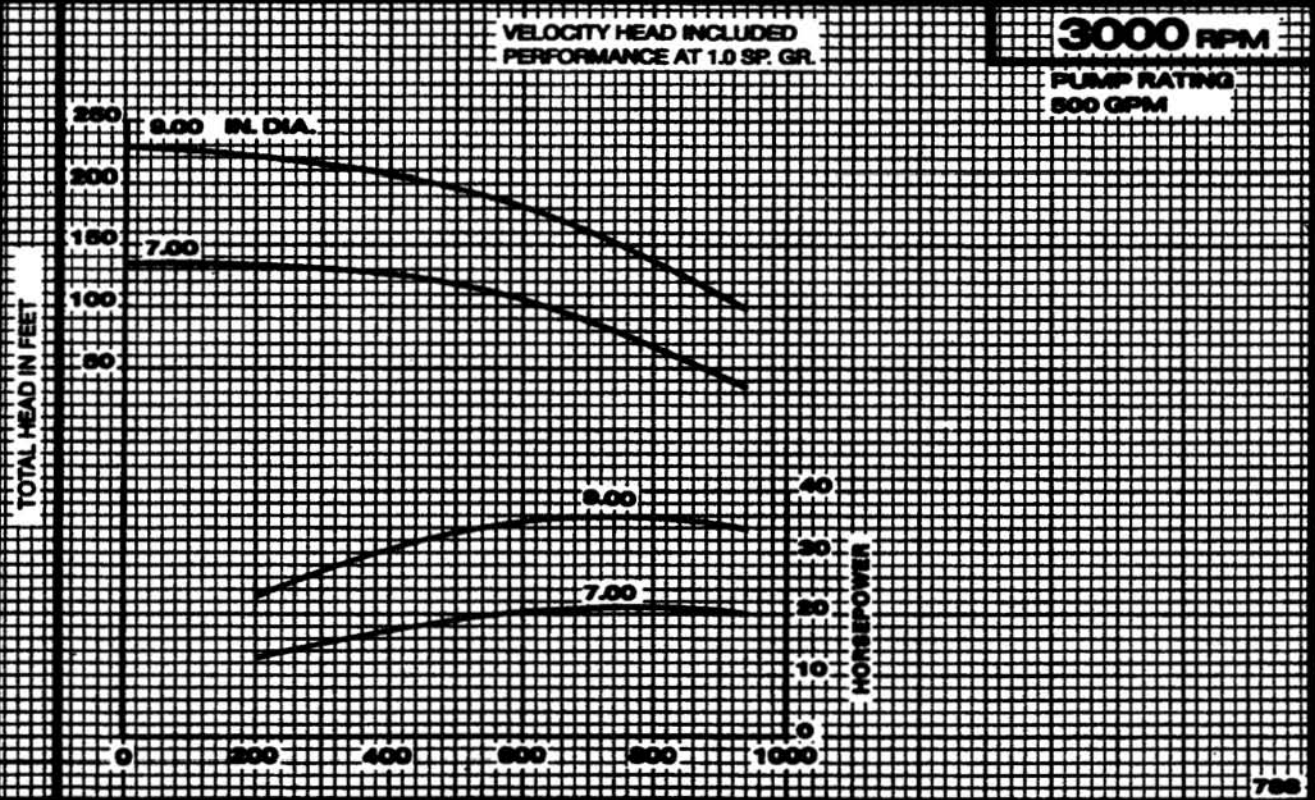

Peerless Pump Company
Indianapolis, IN 46207-7026

HORIZONTAL SPLIT CASE FIRE PUMPS
Type 4AEF18G Size 4 x 5 x 9.0

SECTION 1540

IMPELLER 2003450

U.S. GALLONS PER MINUTE

CURVE 3136073

IMPELLER 2003450

U.S. GALLONS PER MINUTE

CURVE 3136074

SECTION 1540

HORIZONTAL SPLIT CASE FIRE PUMPS

Type 4AEF18G

Size 4 x 5 x 9.8

Peerless Pump Company
Indianapolis, IN 46207-7026