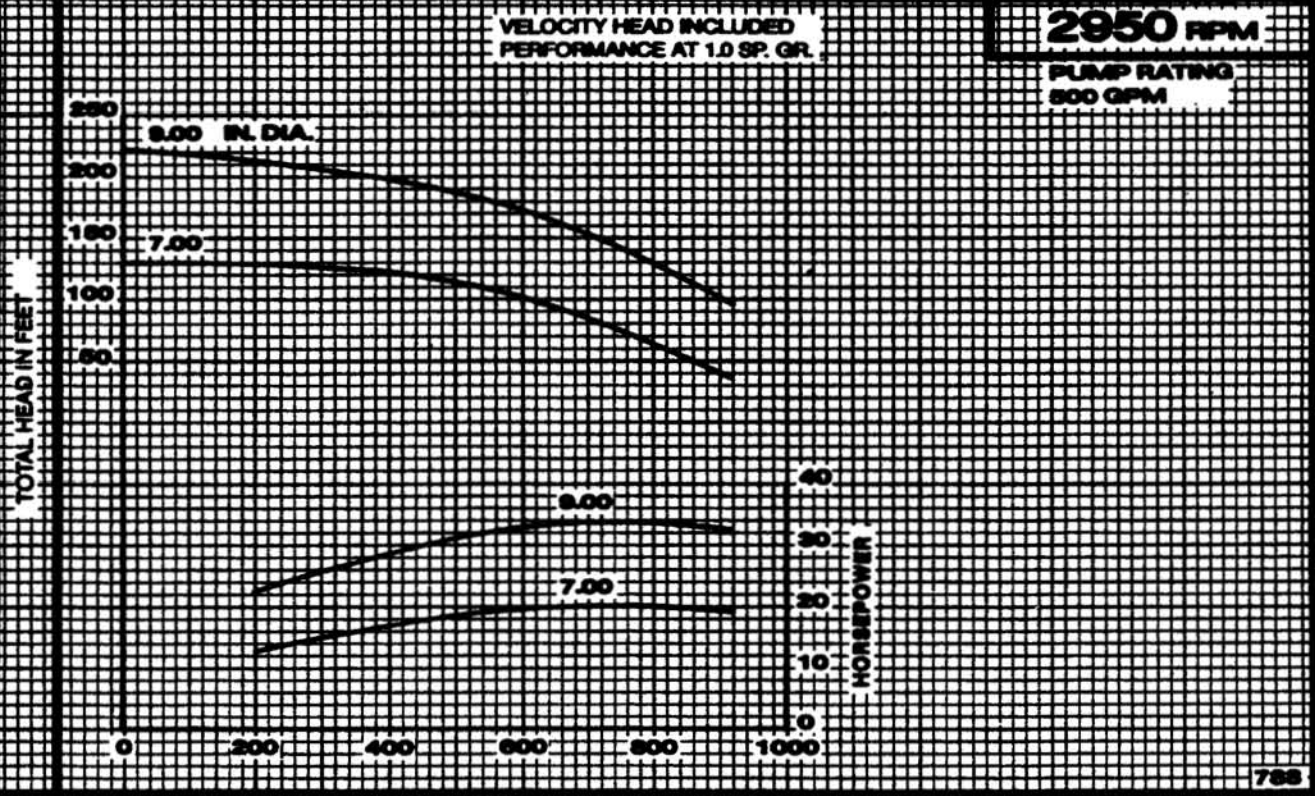

Peerless Pump Company
Indianapolis, IN 46207-7026

HORIZONTAL SPLIT CASE FIRE PUMPS
Type 4AEF18G Size 4 x 5 x 9.0

SECTION 1540

IMPELLER 2003450

U.S. GALLONS PER MINUTE

CURVE 3136073

IMPELLER 2003450

U.S. GALLONS PER MINUTE

CURVE 3136074

SECTION 1540

HORIZONTAL SPLIT CASE FIRE PUMPS

Type 4AEF18G

Size 4 x 5 x 9.8

Peerless Pump Company
Indianapolis, IN 46207-7026