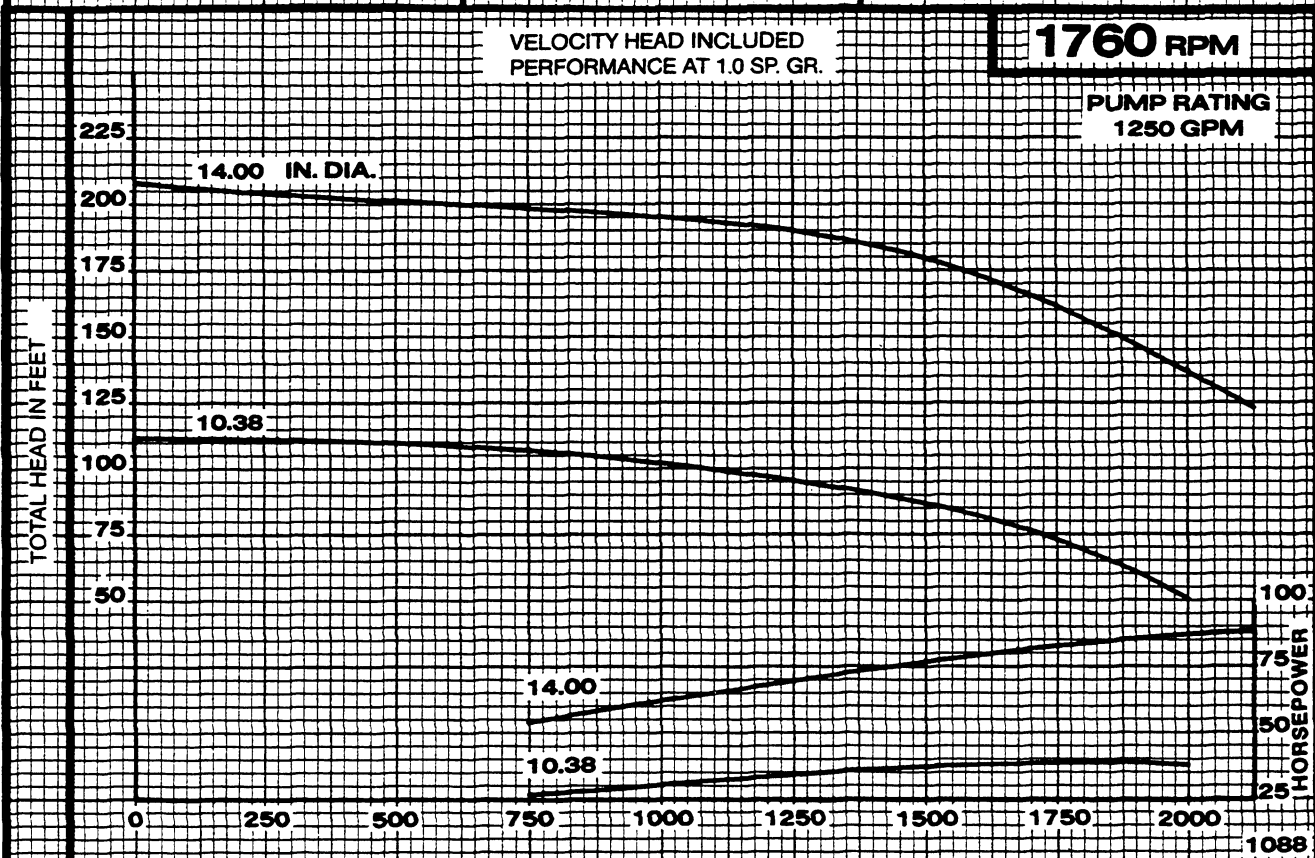

Peerless Pump Company
Indianapolis, IN 46207-7026

HORIZONTAL SPLIT CASE FIRE PUMPS

Type 6AEF14

Size 6 x 8 x 14

SECTION 1540

IMPELLER 2693077

U.S. GALLONS PER MINUTE

CURVE 3136008

IMPELLER 2693077

U.S. GALLONS PER MINUTE

CURVE 3136086