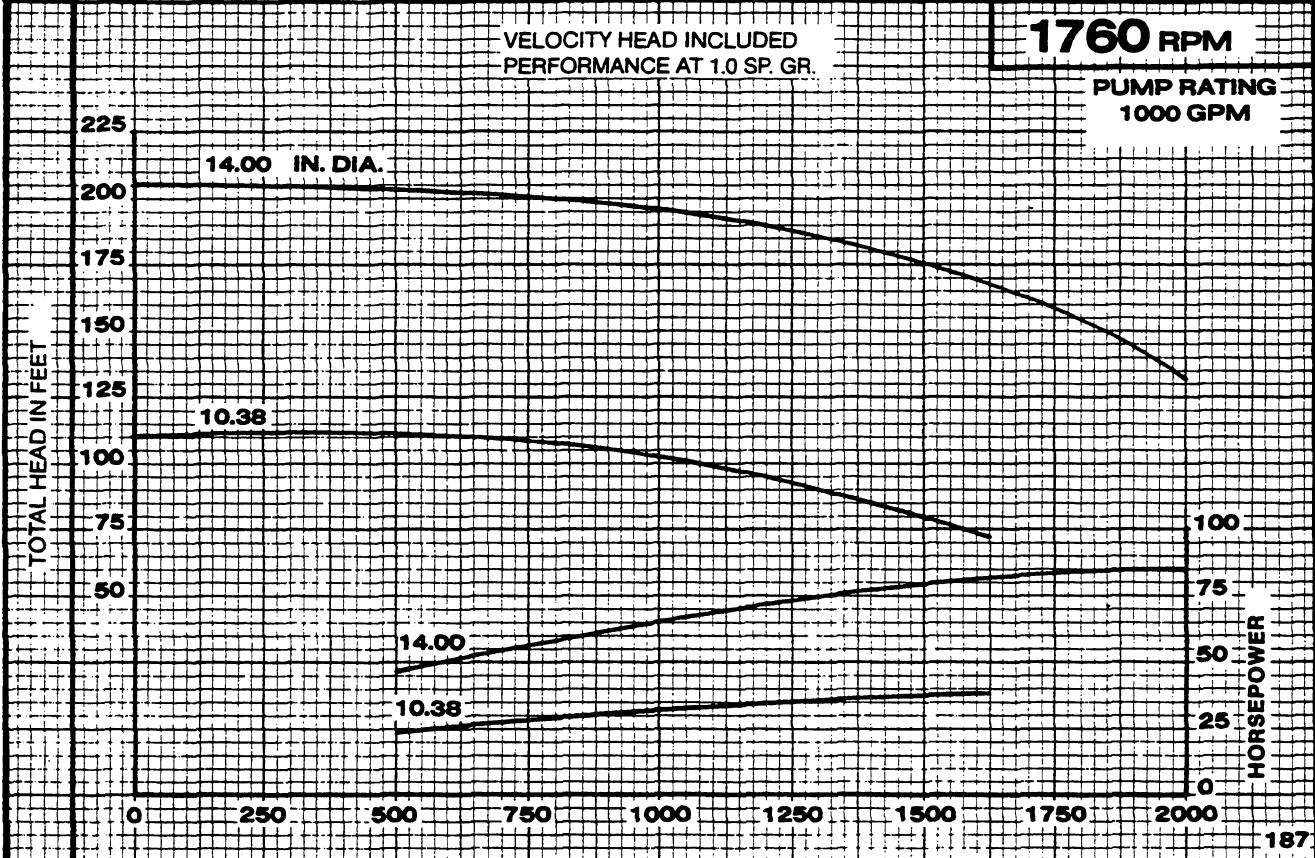

Peerless Pump Company
Indianapolis, IN 46207-7026

HORIZONTAL SPLIT CASE FIRE PUMPS

Type 6AEF14

Size 6 x 8 x 14

SECTION 1540

IMPELLER 2693077

U.S. GALLONS PER MINUTE

CURVE 3136008

IMPELLER 2693077

U.S. GALLONS PER MINUTE

CURVE 3136086