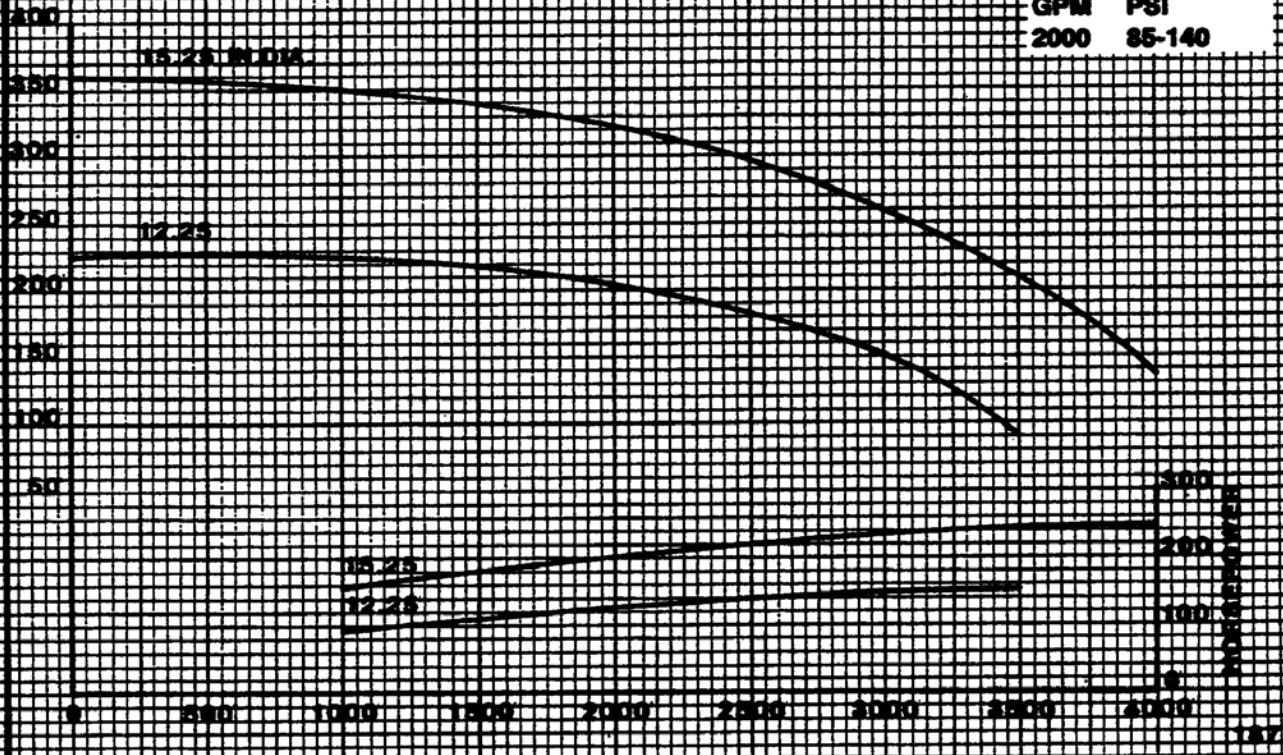

SECTION 1540

HORIZONTAL SPLIT CASE FIRE PUMPS
Type 6AEF14Q Size 6 x 8 x 15.25

Peerless Pump Company
Indianapolis, IN 46207-7026

2100 RPM

PUMP RATING
GPM PSI
2000 85-140

VELOCITY HEAD INCLUDED
PERFORMANCE AT 110 SPI OR

TOTAL HEAD IN FEET

IMPELLER 2693079

U. S. GALLONS PER MINUTE

CURVE 3136009

Peerless Pump Company
Indianapolis, IN 46207-7026

HORIZONTAL SPLIT CASE FIRE PUMPS
Type 6AEF14Q Size 6 x 8 x 15.25

SECTION 1540

1760 Rpm

2000 Rated Gpm
67 -102 Range Psi ULC
65 -102 Range Psi UL
Range Psi FM