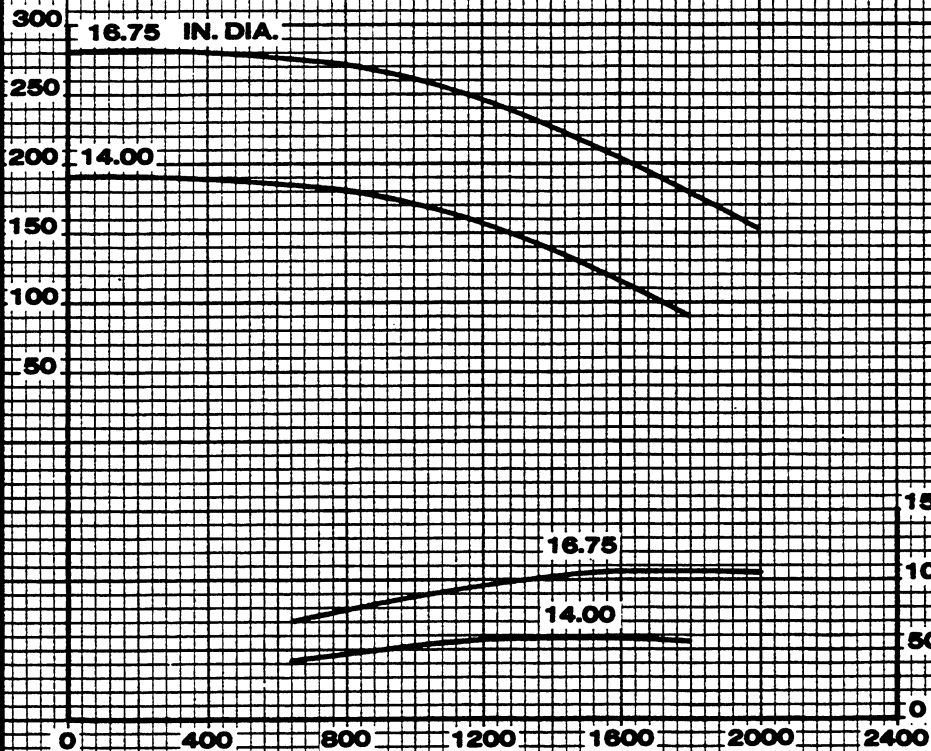

SECTION 1540

HORIZONTAL SPLIT CASE FIRE PUMPS
Type 6AEF16N Size 6 x 8 x 16.75

Peerless Pump Company
Indianapolis, IN 46207-7026

1780 RPM

**PUMP RATING
1000 GPM**

VELOCITY HEAD INCLUDED
PERFORMANCE AT 1.0 SP. GR.

TOTAL HEAD IN FEET

HORSEPOWER

16.75
14.00

788

IMPELLER 2692931

U.S. GALLONS PER MINUTE

CURVE 3136079