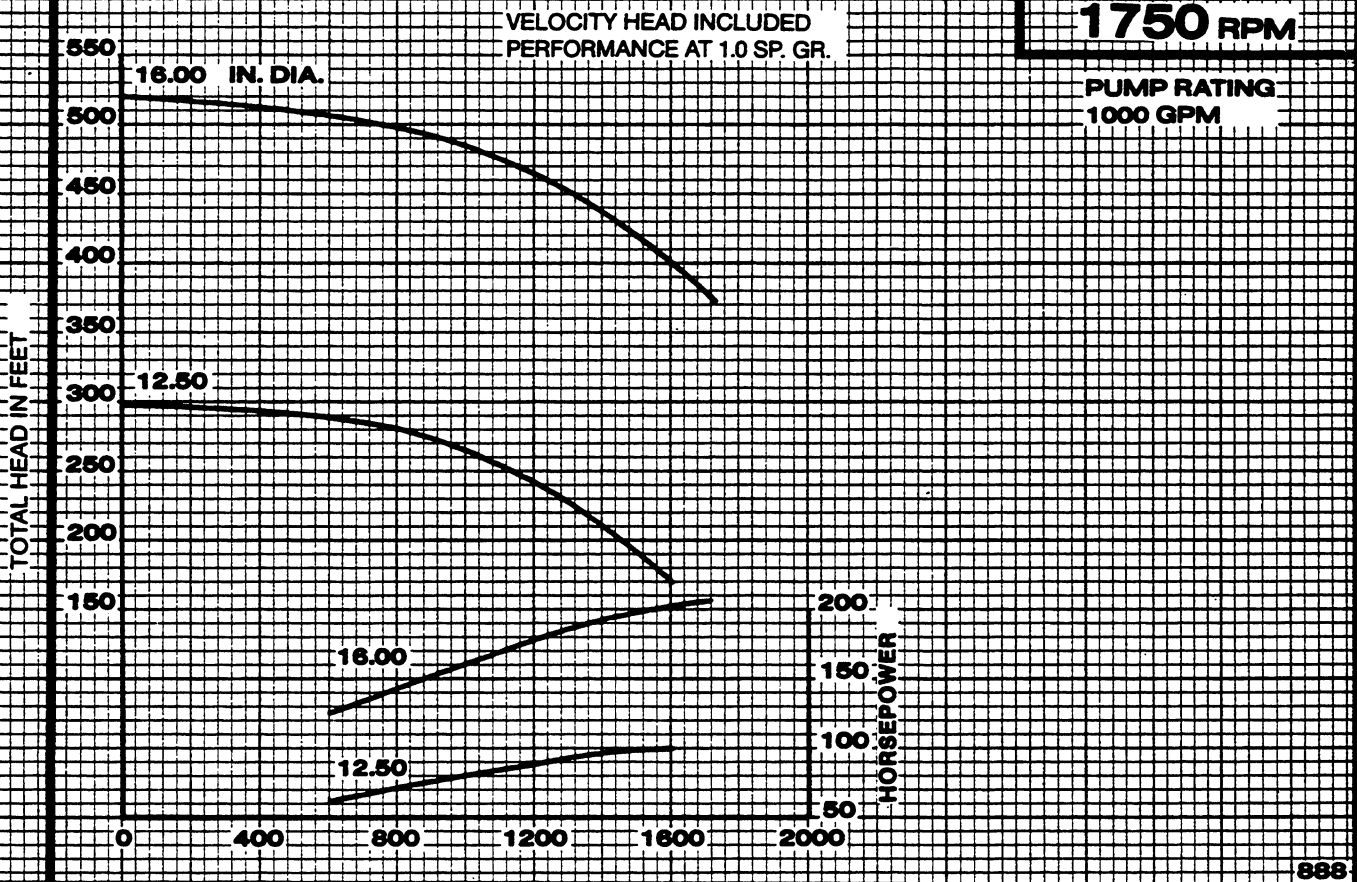

SECTION 1540

HORIZONTAL SPLIT CASE FIRE PUMPS
Type 6TUF10B Size 6 x 8 x 16.0

Peerless Pump Company
Indianapolis, IN 46207-7026

888

IMPELLER 2680922, 2680923

U.S. GALLONS PER MINUTE

CURVE 3116066

SECTION 1540

HORIZONTAL SPLIT CASE FIRE PUMPS
Type 6TUF10B Size 6 x 8 x 16.0

Peerless Pump Company
Indianapolis, IN 46207-7026

888

IMPELLER 2680922, 2680923

U.S. GALLONS PER MINUTE

CURVE 3116066