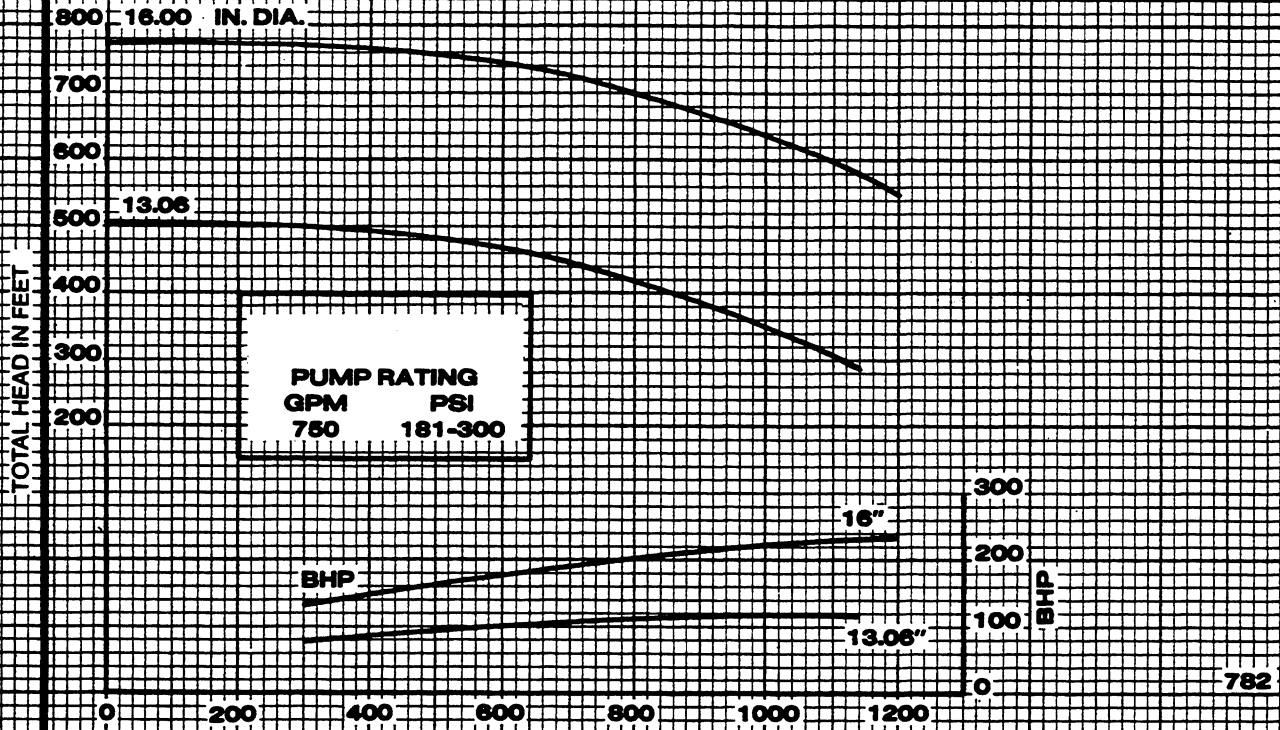

Peerless Pump Company  
Indianapolis, IN 46207-7026

**HORIZONTAL SPLIT CASE FIRE PUMPS**

Type 5TUTF16B

Size 5 x 6 x 17.0

**SECTION 1540**

VELOCITY HEAD INCLUDED  
PERFORMANCE AT 1.0 SP. GR.

**1775 RPM**

VELOCITY HEAD INCLUDED  
PERFORMANCE AT 1.0 SP. GR.

**1775 RPM**