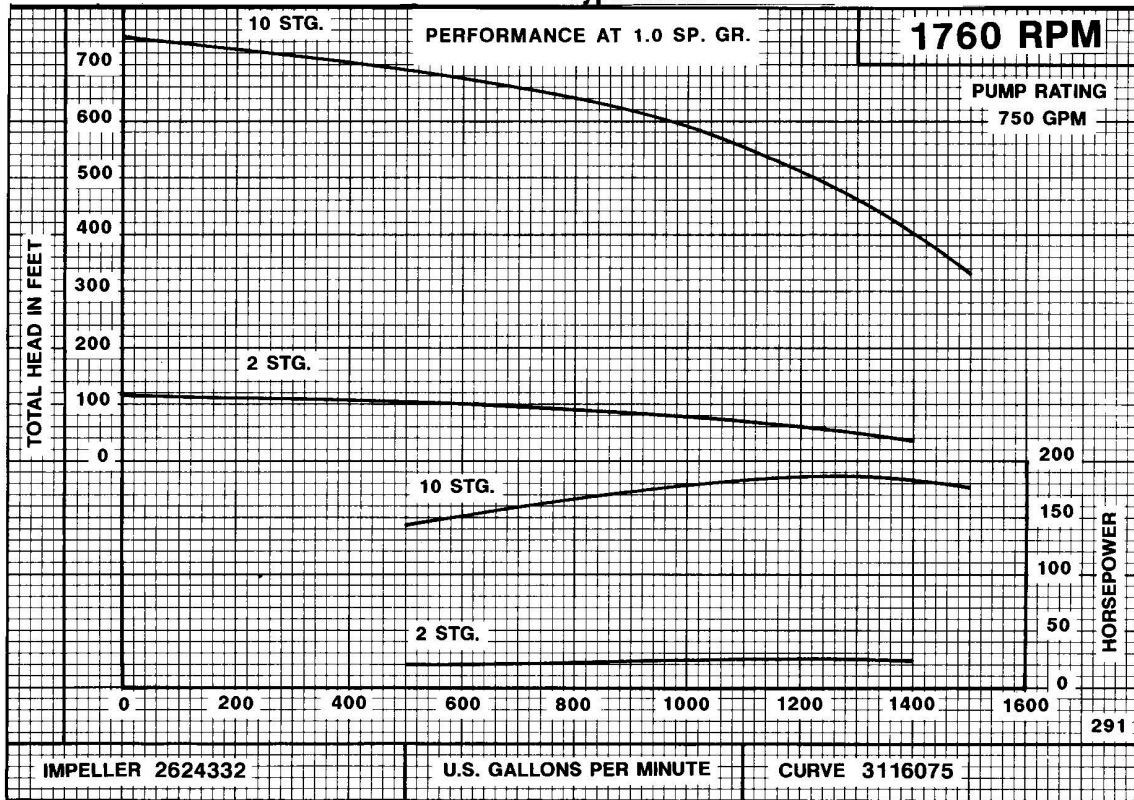

VERTICAL TURBINE FIRE PUMPS

Type 12MBF & 12LDF

Type 12MBF