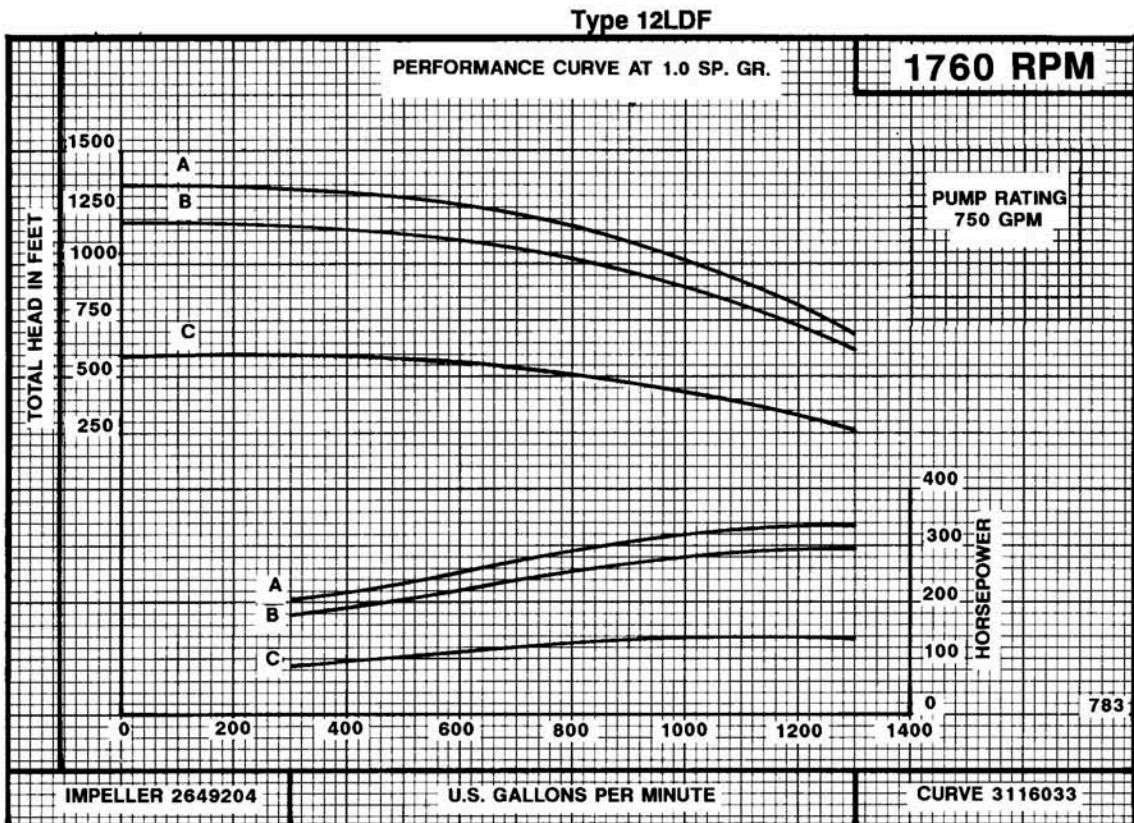

VERTICAL TURBINE FIRE PUMPS

Type 12MBF & 12LDF

VERTICAL TURBINE FIRE PUMPS
Type 12MBF & 14MCF

Peerless Pump Company
 Indianapolis, IN 46207-7026

12 MBF

Type 14MCF

VERTICAL TURBINE FIRE PUMPS Type 12MBF

Peerless Pump Company
Indianapolis, IN 46207-7026

VERTICAL TURBINE FIRE PUMPS Type 12MBF