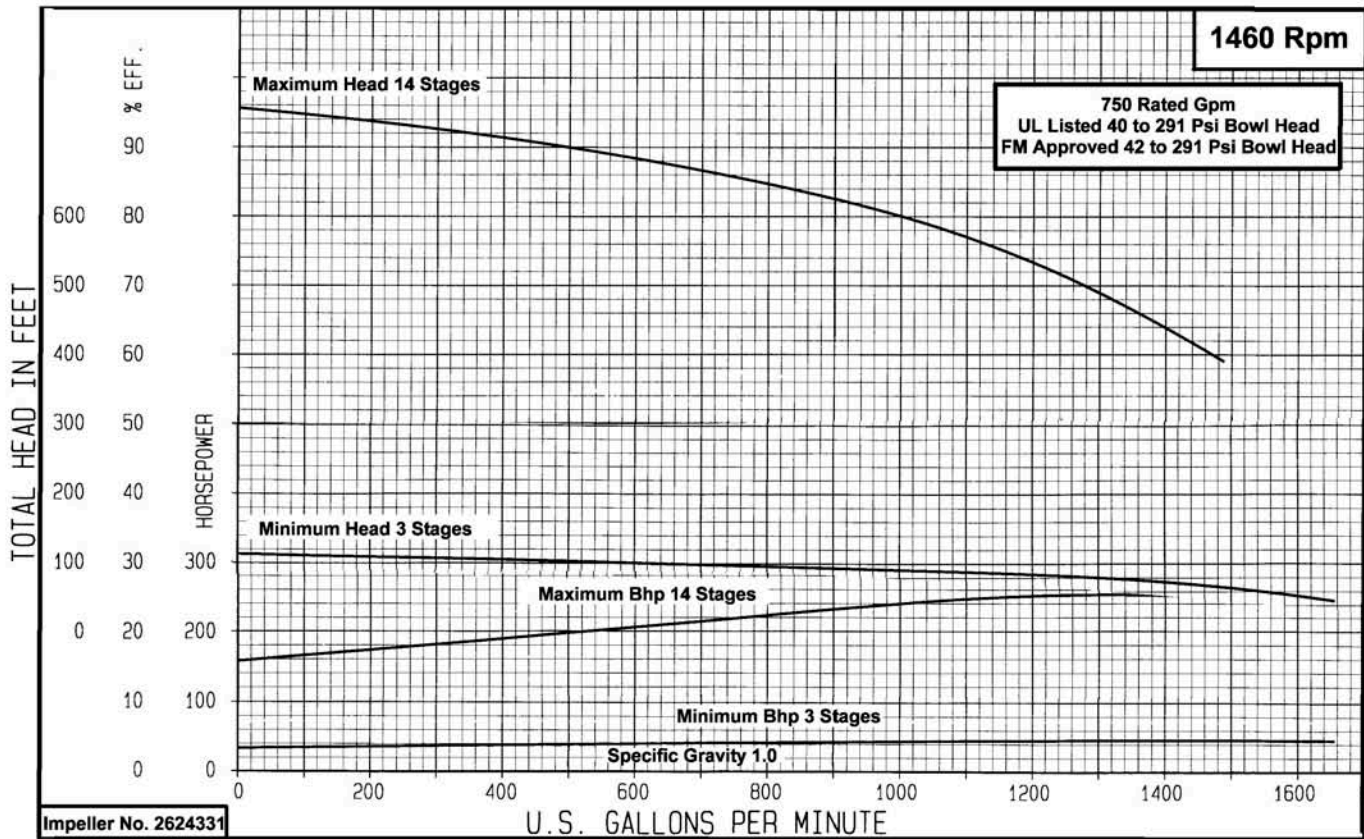

VERTICAL TURBINE FIRE PUMPS

Type 12MBF & 12LDF

VERTICAL TURBINE FIRE PUMPS
Type 12MBF & 14MCF

Peerless Pump Company
 Indianapolis, IN 46207-7026

12 MBF

Type 14MCF

VERTICAL TURBINE FIRE PUMPS Type 12MBF

Peerless Pump Company
Indianapolis, IN 46207-7026

VERTICAL TURBINE FIRE PUMPS Type 12MBF