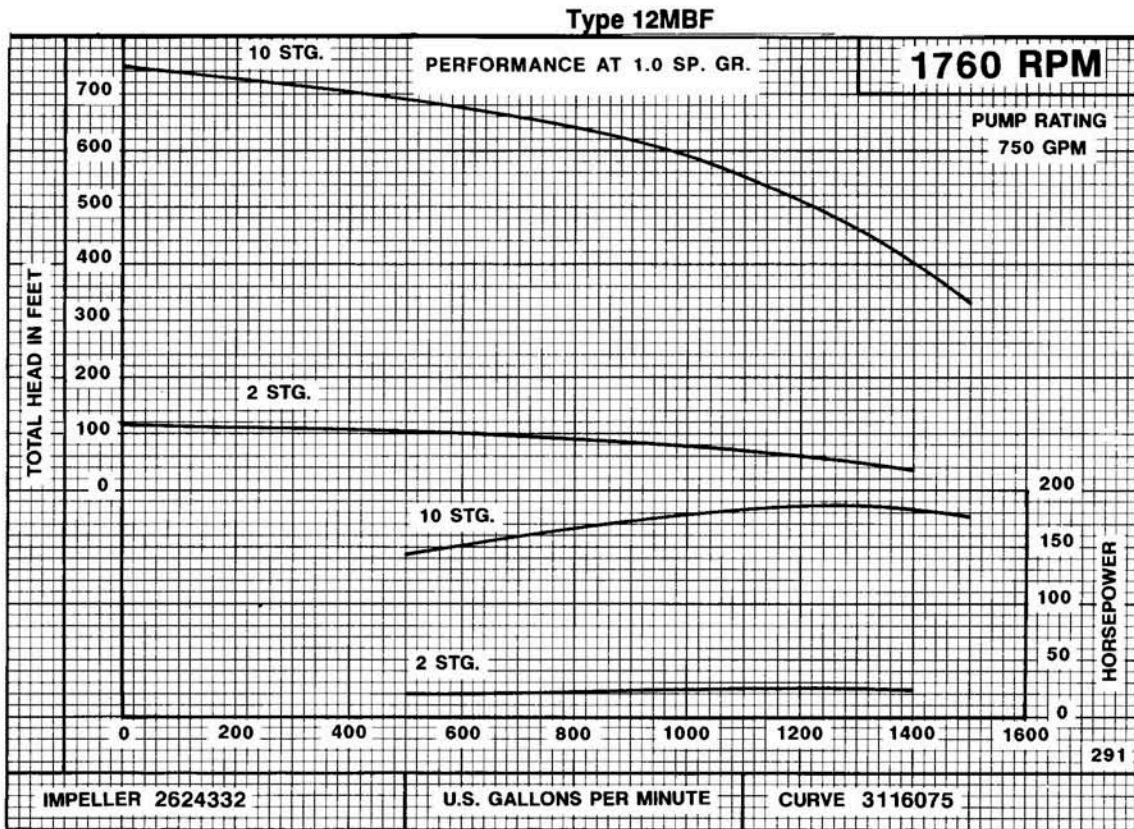

VERTICAL TURBINE FIRE PUMPS

Type 12MBF & 12LDF

VERTICAL TURBINE FIRE PUMPS
Type 12MBF & 14MCF

Peerless Pump Company
 Indianapolis, IN 46207-7026

12 MBF

Type 14MCF

VERTICAL TURBINE FIRE PUMPS Type 12MBF

Peerless Pump Company
Indianapolis, IN 46207-7026

VERTICAL TURBINE FIRE PUMPS Type 12MBF