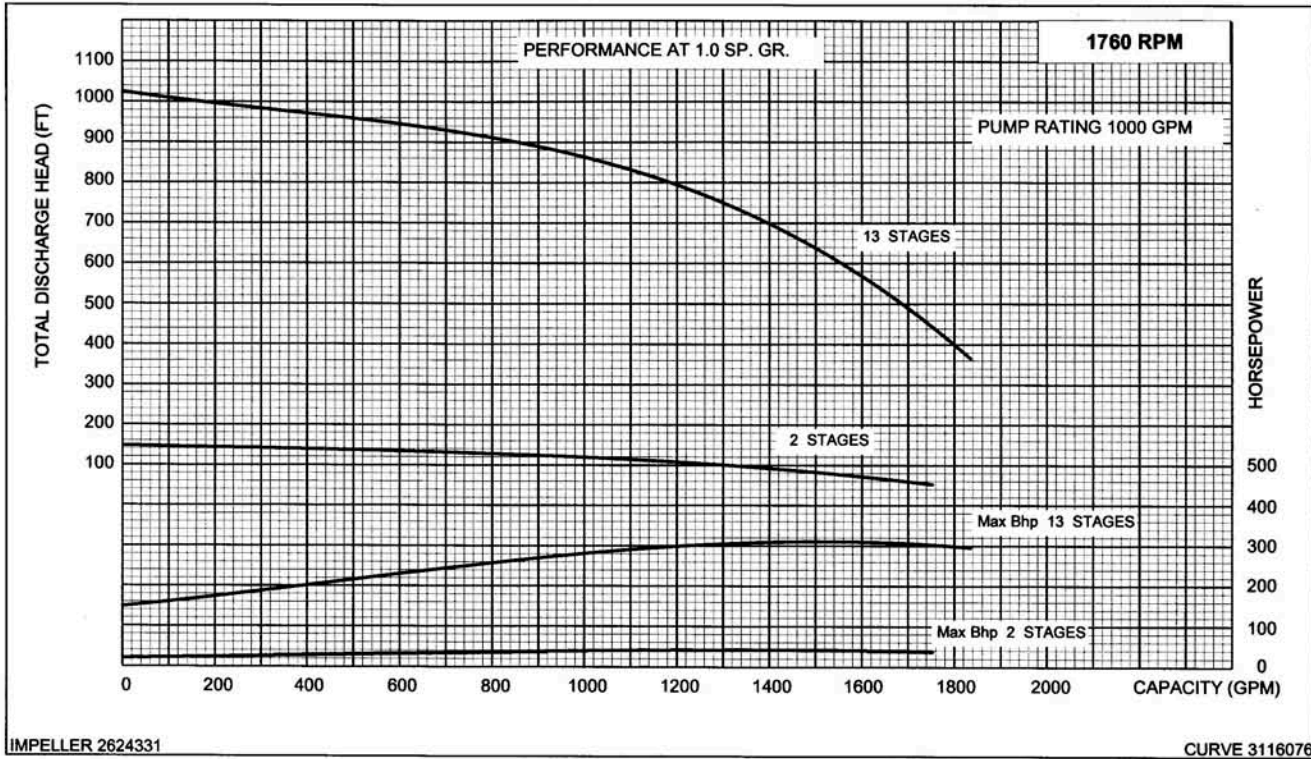

VERTICAL TURBINE FIRE PUMPS

Type 12MBF & 12LDF

VERTICAL TURBINE FIRE PUMPS
Type 12MBF & 14MCF

Peerless Pump Company
 Indianapolis, IN 46207-7026

12 MBF

Type 14MCF

VERTICAL TURBINE FIRE PUMPS Type 12MBF

Peerless Pump Company
Indianapolis, IN 46207-7026