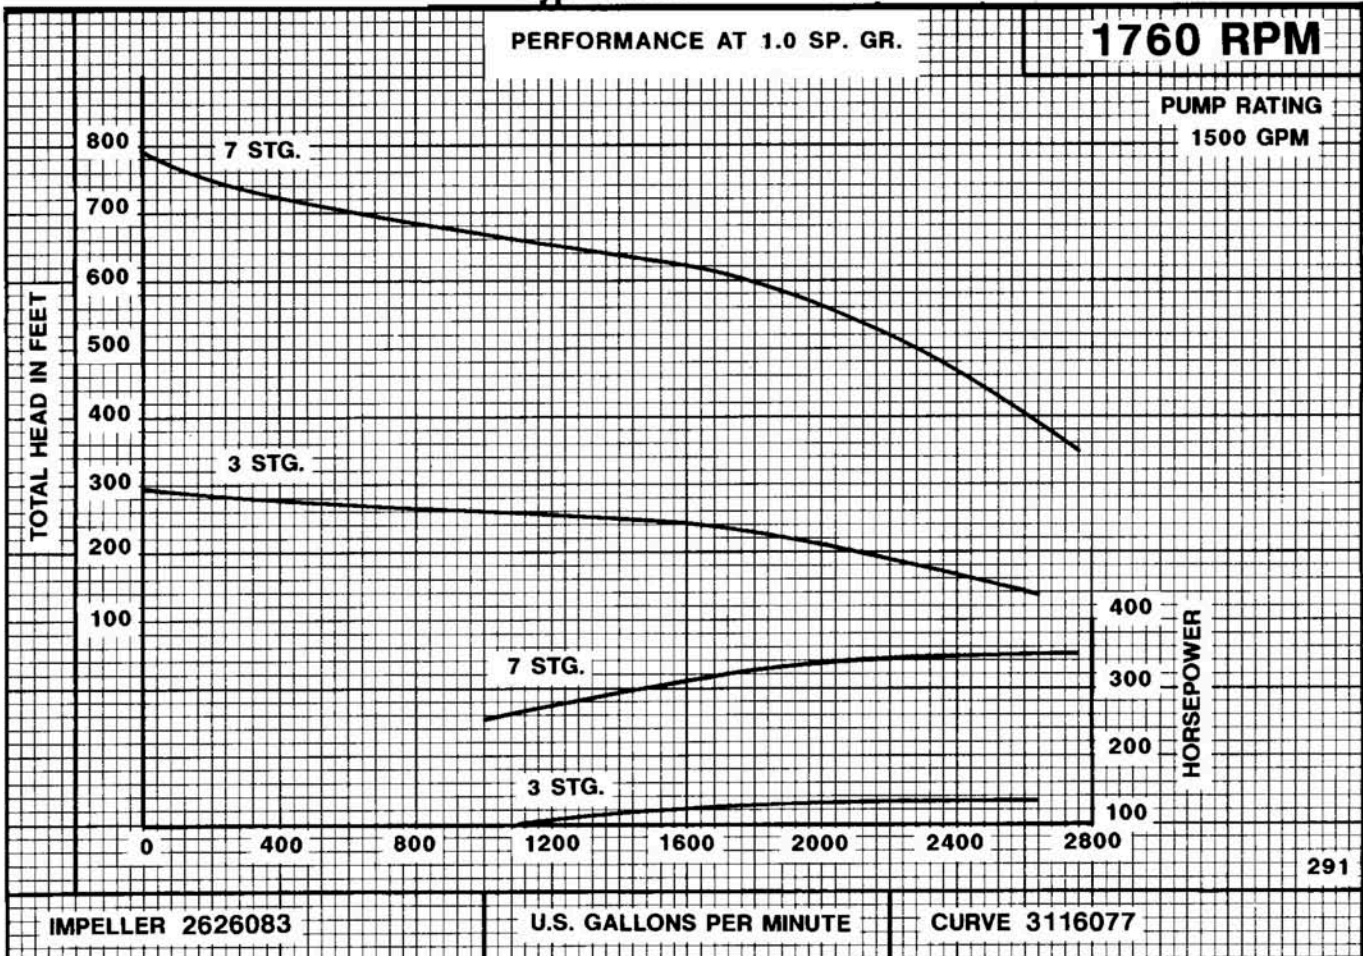

VERTICAL TURBINE FIRE PUMPS

Type 12MBF & 12LDF

VERTICAL TURBINE FIRE PUMPS
Type 12MBF & 14MCF

Peerless Pump Company
 Indianapolis, IN 46207-7026

12 MBF

Type 14MCF

VERTICAL TURBINE FIRE PUMPS Type 12MBF

Peerless Pump Company
Indianapolis, IN 46207-7026

VERTICAL TURBINE FIRE PUMPS Type 12MBF