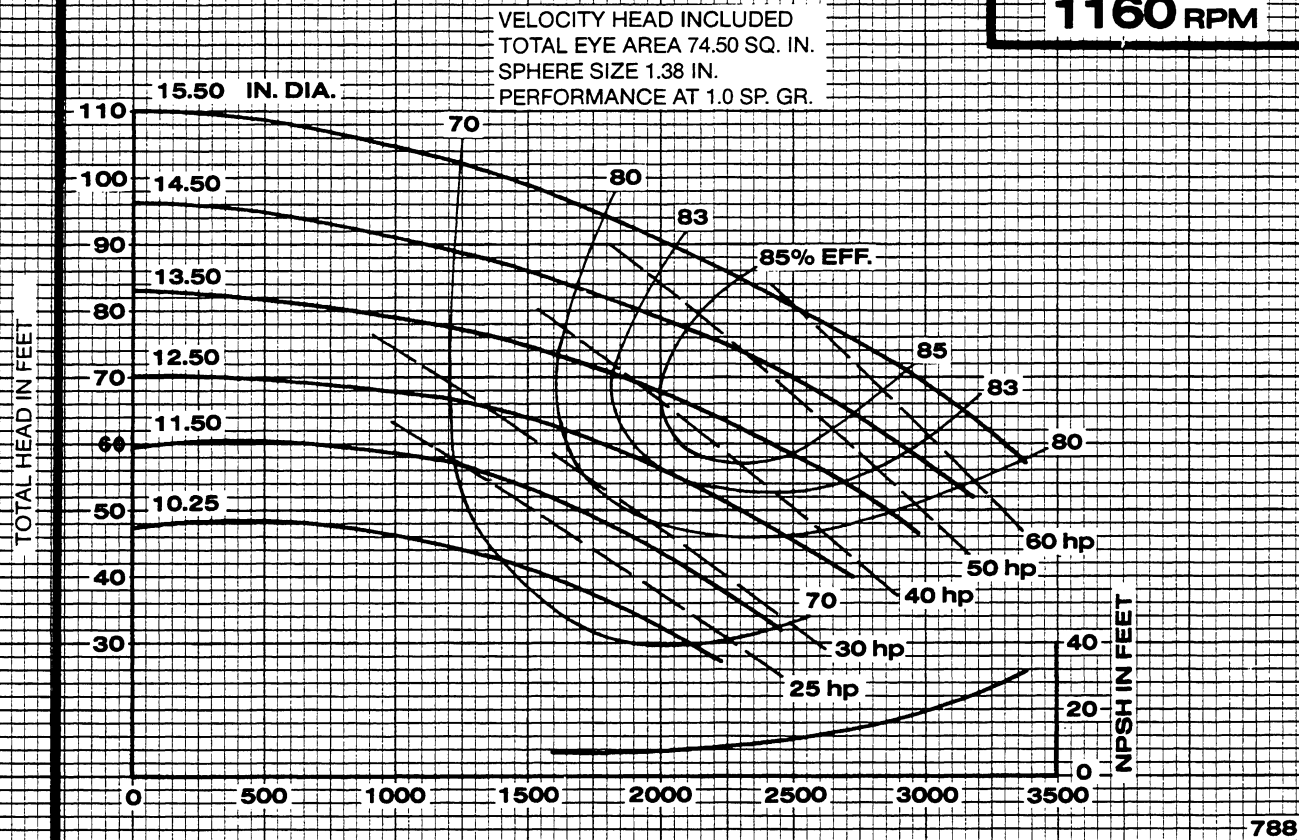

Peerless Pump Company  
Indianapolis, IN 46207-7025

**HORIZONTAL SPLIT CASE PUMPS**  
Type 8AE15 Size 8 x 10 x 15.50

**SECTION 1240**

**1160 RPM**

IMPELLER 2692769

U.S. GALLONS PER MINUTE

CURVE 3112028R

**1765 RPM**

IMPELLER 2692769

U.S. GALLONS PER MINUTE

CURVE 3112026R