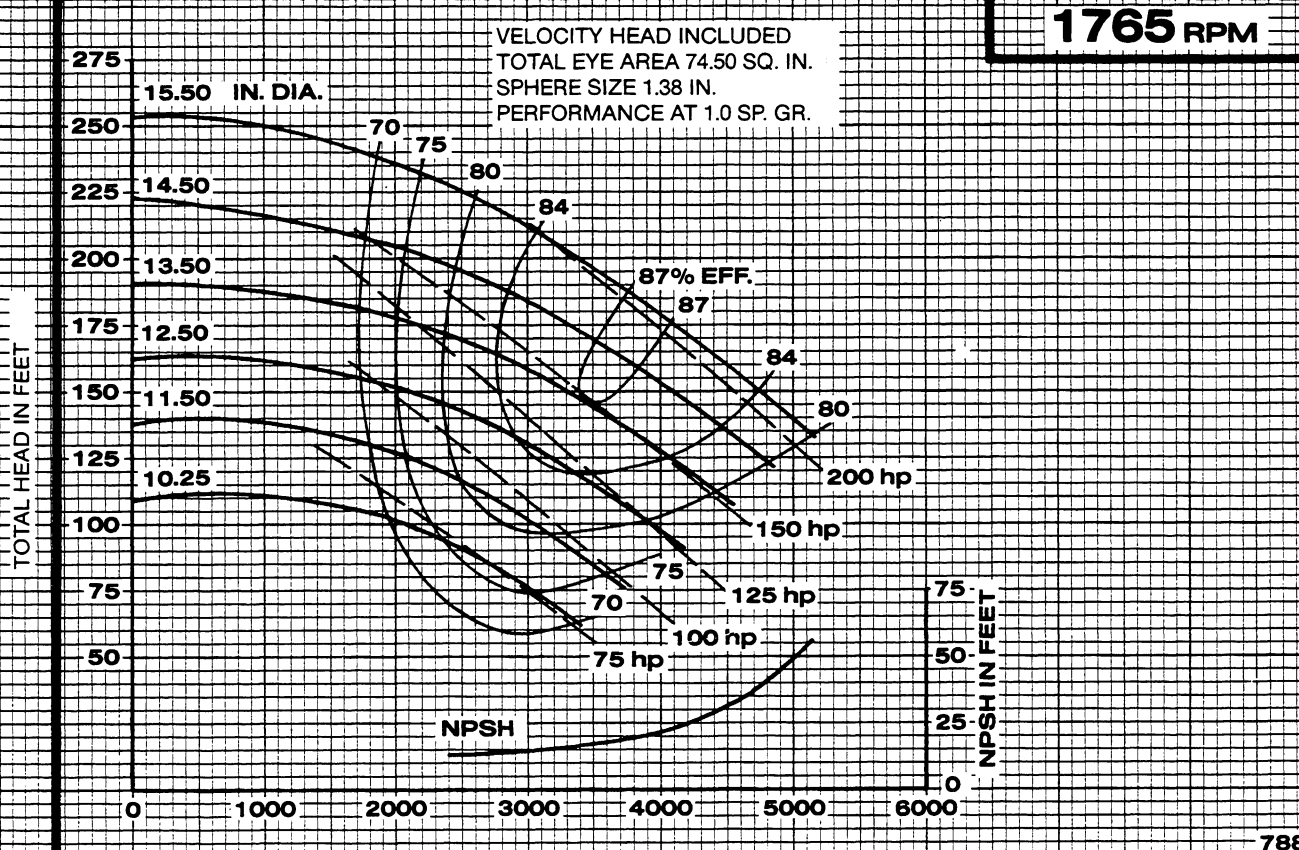

Peerless Pump Company  
Indianapolis, IN 46207-7025

**HORIZONTAL SPLIT CASE PUMPS**  
Type 8AE15 Size 8 x 10 x 15.50

**SECTION 1240**

**1160 RPM**

IMPELLER 2692769

U.S. GALLONS PER MINUTE

CURVE 3112028R

**1765 RPM**

IMPELLER 2692769

U.S. GALLONS PER MINUTE

CURVE 3112026R