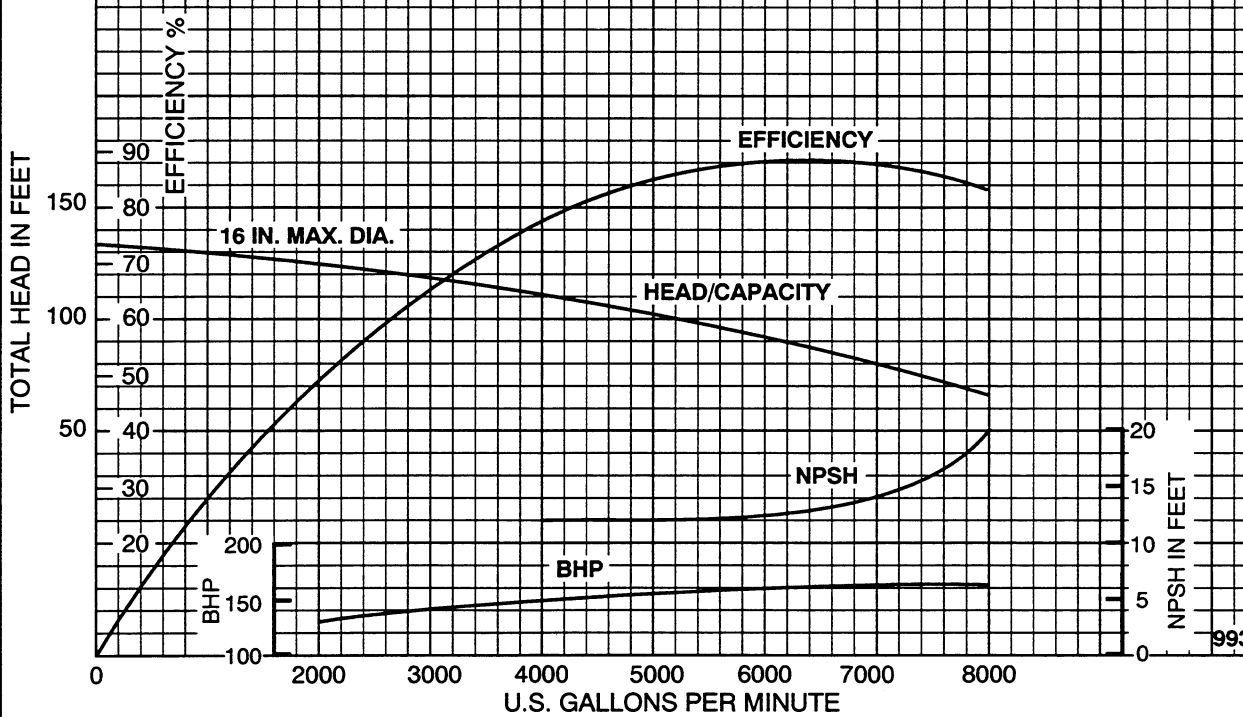

IMPELLER: 35-10A22-1

CURVE: 2894547

SECTION 1340

HORIZONTAL SPLIT CASE PUMPS
 Type 12A16D - 1 stg. Size 14 x 12 x 16

PEERLESS PUMP Peerless Pump Company
 Indianapolis, IN 46207-7025

1180 RPM

VELOCITY HEAD INCLUDED
 TOTAL EYE AREA 133.5 SQ. IN.
 SPHERE SIZE 1.13 IN.

IMPELLER: 2665912

CURVE: 3112017