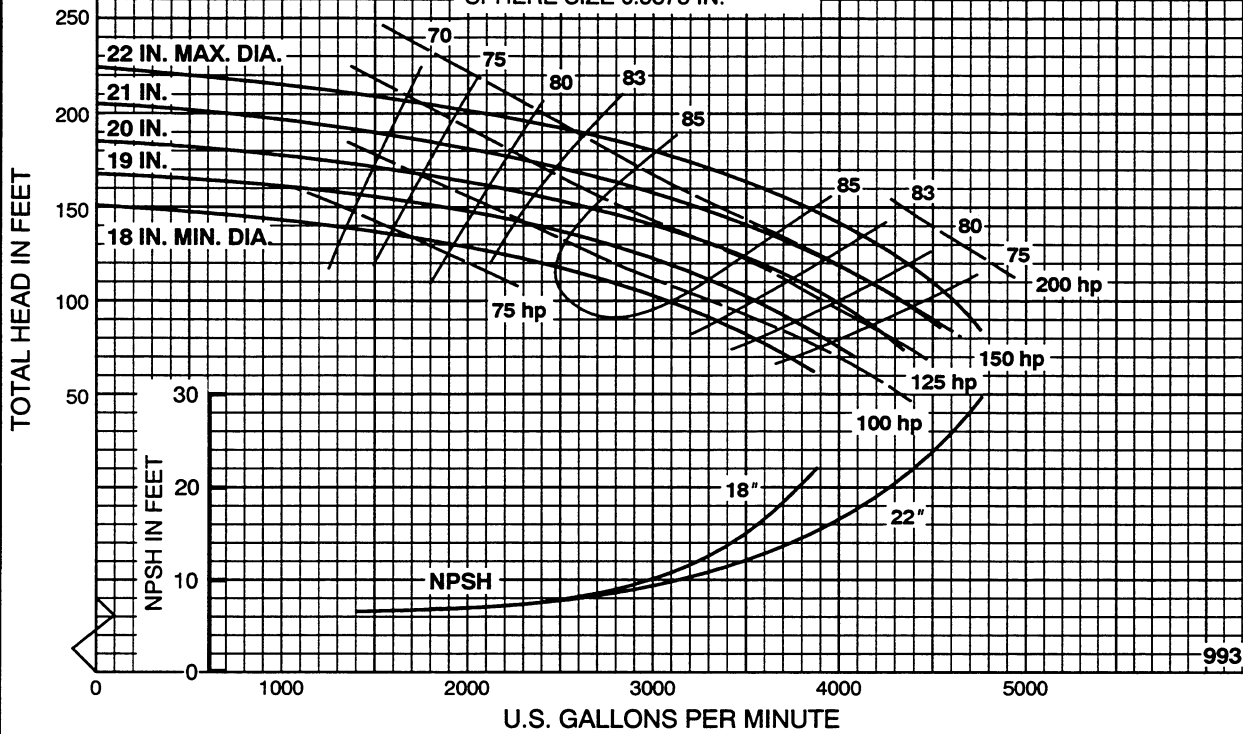

SECTION 1340

HORIZONTAL SPLIT CASE PUMPS
 Type 10A22B - 1 stg. Size 12 x 10 x 22

PEERLESS PUMP Peerless Pump Company
 Indianapolis, IN 46207-7025

1160 RPM

VELOCITY HEAD INCLUDED
 TOTAL EYE AREA 72.158 SQ. IN.
 SPHERE SIZE 0.9375 IN.

IMPELLER: 35-10A22-1

CURVE: 2894547

SECTION 1340

HORIZONTAL SPLIT CASE PUMPS
 Type 12A16D - 1 stg. Size 14 x 12 x 16

PEERLESS PUMP Peerless Pump Company
 Indianapolis, IN 46207-7025

1180 RPM

VELOCITY HEAD INCLUDED
 TOTAL EYE AREA 133.5 SQ. IN.
 SPHERE SIZE 1.13 IN.

IMPELLER: 2665912

CURVE: 3112017