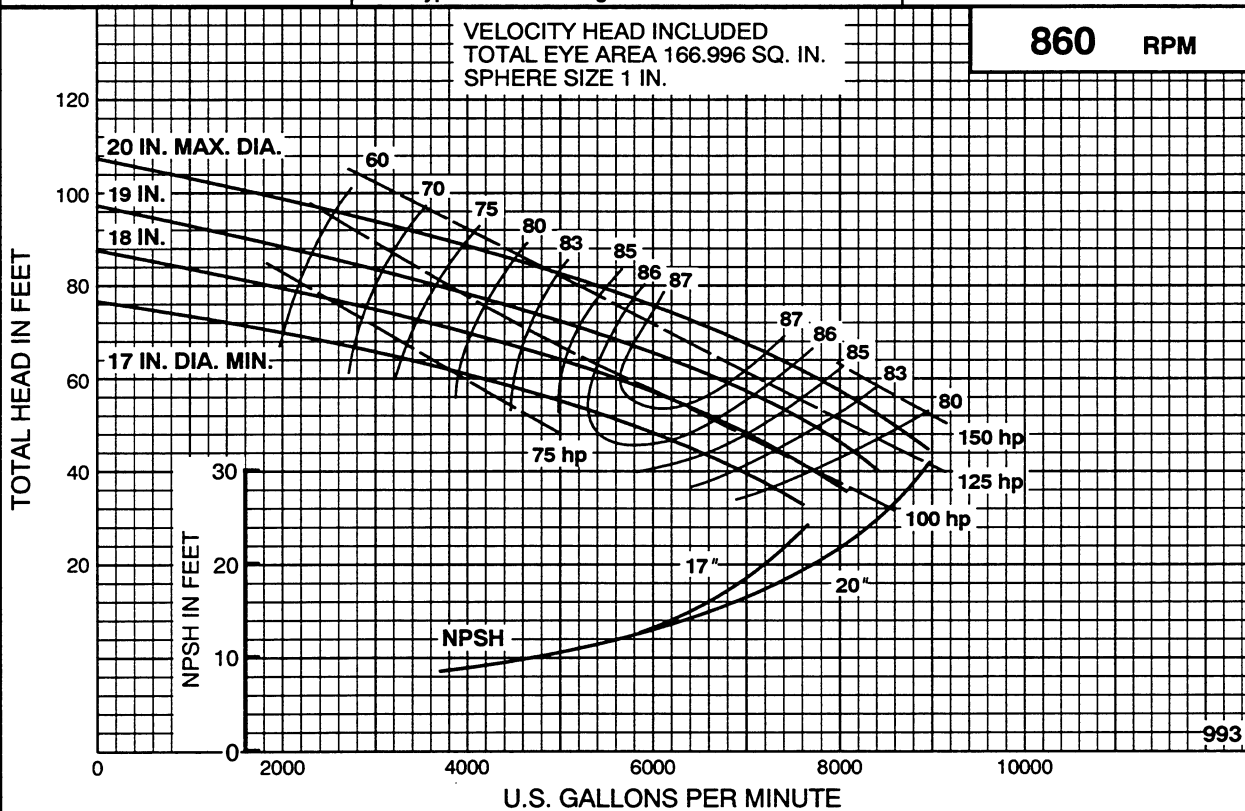

Peerless Pump Company
Indianapolis, IN 46207-7026

HORIZONTAL SPLIT CASE PUMPS
Type 14A20B - 1 stg. Size 16 x 14 x 20

SECTION 1340

860 RPM

IMPELLER: 35-14A20-2

CURVE: 2894483

Peerless Pump Company
Indianapolis, IN 46207-7026

HORIZONTAL SPLIT CASE PUMPS
Type 14A20B - 1 stg. Size 16 x 14 x 20

SECTION 1340

860 RPM

IMPELLER: 2686193

CURVE: 2894485

SECTION 1340

HORIZONTAL SPLIT CASE PUMPS
Type 14A20B - 1 stg. Size 16 x 14 x 20

Peerless Pump Company
Indianapolis, IN 46207-7026

IMPELLER: 2686193

CURVE: 2894484

SECTION 1340

HORIZONTAL SPLIT CASE PUMPS
Type 14A22B - 1 stg. Size 18 x 14 x 22

Peerless Pump Company
Indianapolis, IN 46207-7026

IMPELLER: 35-14A22-2

CURVE: 2871514r