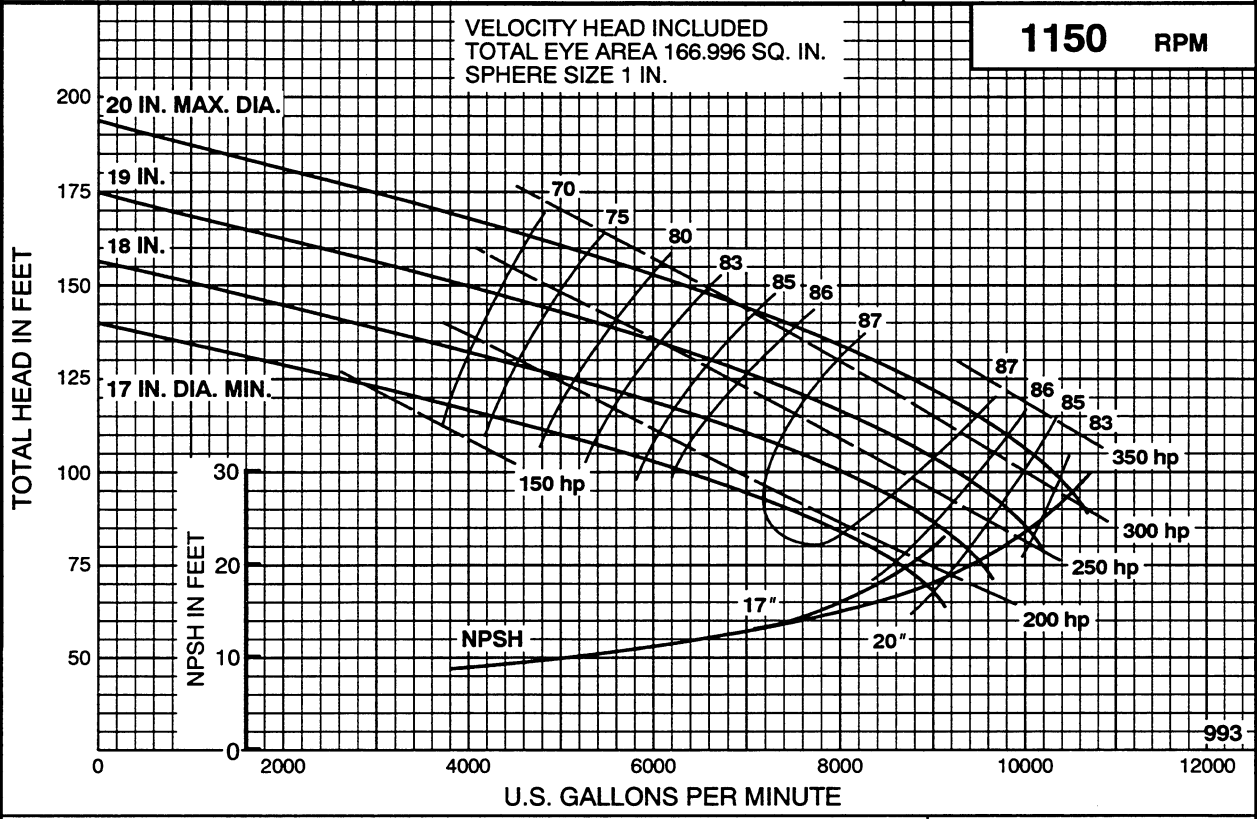

Peerless Pump Company
Indianapolis, IN 46207-7026

HORIZONTAL SPLIT CASE PUMPS
Type 14A20B - 1 stg. Size 16 x 14 x 20

SECTION 1340

860 RPM

IMPELLER: 35-14A20-2

CURVE: 2894483

Peerless Pump Company
Indianapolis, IN 46207-7026

HORIZONTAL SPLIT CASE PUMPS
Type 14A20B - 1 stg. Size 16 x 14 x 20

SECTION 1340

860 RPM

IMPELLER: 2686193

CURVE: 2894485

SECTION 1340

HORIZONTAL SPLIT CASE PUMPS
Type 14A20B - 1 stg. Size 16 x 14 x 20

Peerless Pump Company
Indianapolis, IN 46207-7026

IMPELLER: 2686193

CURVE: 2894484

SECTION 1340

HORIZONTAL SPLIT CASE PUMPS
Type 14A22B - 1 stg. Size 18 x 14 x 22

Peerless Pump Company
Indianapolis, IN 46207-7026

IMPELLER: 35-14A22-2

CURVE: 2871514r