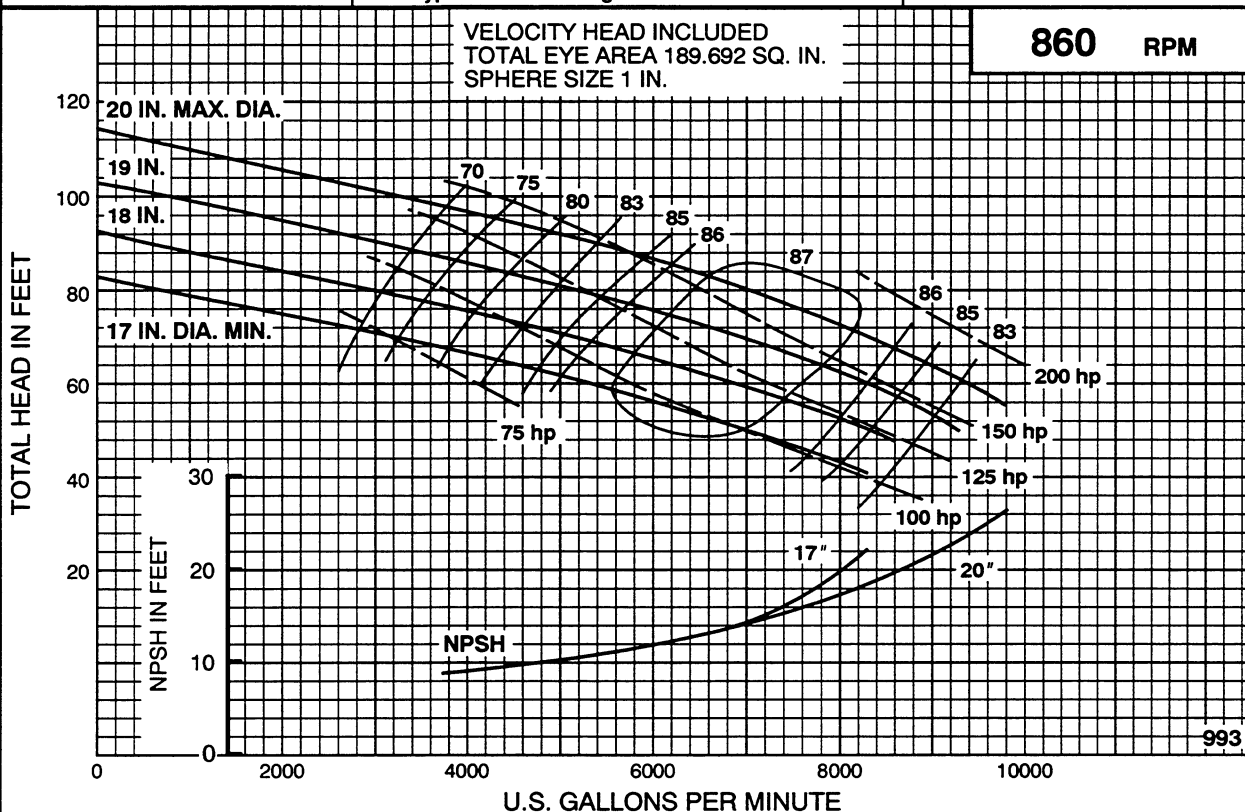

Peerless Pump Company
Indianapolis, IN 46207-7026

HORIZONTAL SPLIT CASE PUMPS
Type 14A20B - 1 stg. Size 16 x 14 x 20

SECTION 1340

860 RPM

IMPELLER: 35-14A20-2

CURVE: 2894483

Peerless Pump Company
Indianapolis, IN 46207-7026

HORIZONTAL SPLIT CASE PUMPS
Type 14A20B - 1 stg. Size 16 x 14 x 20

SECTION 1340

860 RPM

IMPELLER: 2686193

CURVE: 2894485

SECTION 1340

HORIZONTAL SPLIT CASE PUMPS
Type 14A20B - 1 stg. Size 16 x 14 x 20

Peerless Pump Company
Indianapolis, IN 46207-7026

IMPELLER: 2686193

CURVE: 2894484

SECTION 1340

HORIZONTAL SPLIT CASE PUMPS
Type 14A22B - 1 stg. Size 18 x 14 x 22

Peerless Pump Company
Indianapolis, IN 46207-7026

IMPELLER: 35-14A22-2

CURVE: 2871514r