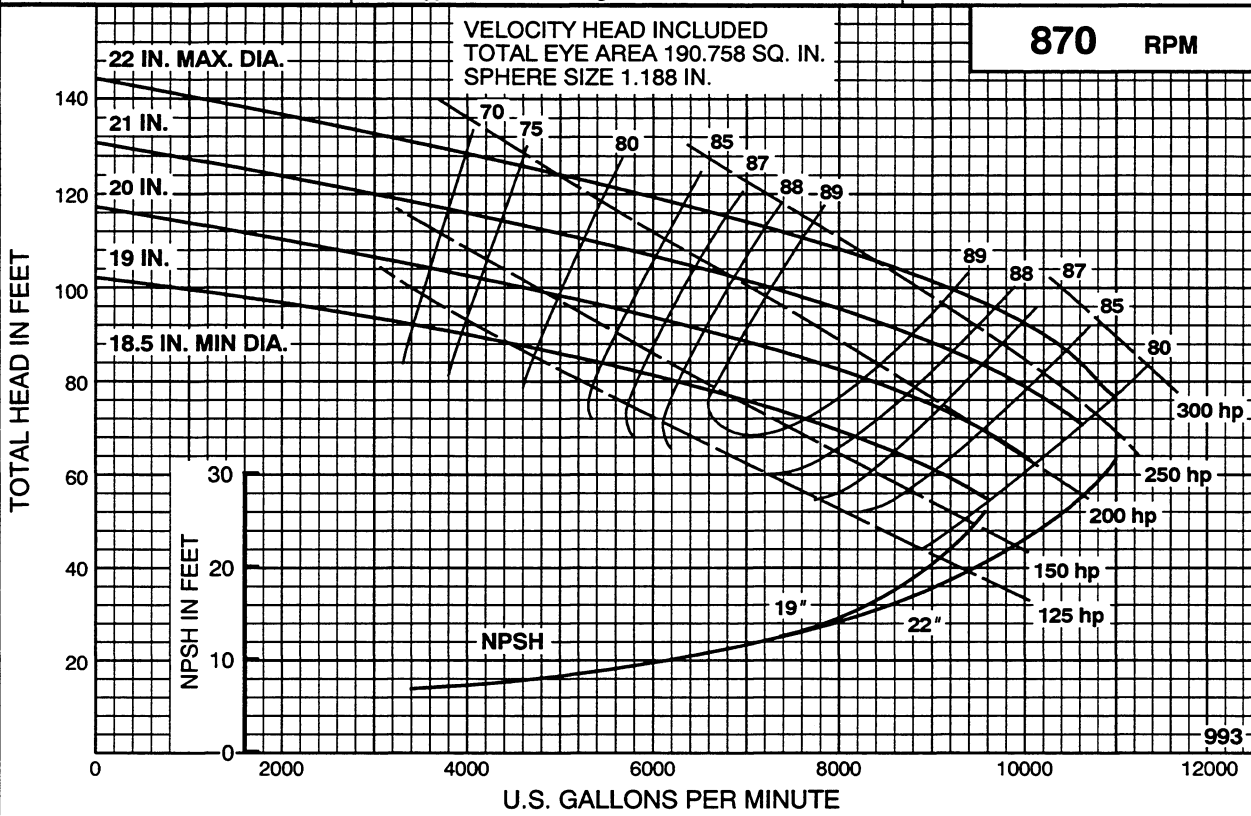

IMPELLER: 35-14A22-1

CURVE: 2894669

IMPELLER: 35-16A20-1

CURVE: 2894937

SECTION 1340

HORIZONTAL SPLIT CASE PUMPS
Type 14A22B - 1 stg. Size 18 x 14 x 22

PEERLESS PUMP Peerless Pump Company
Indianapolis, IN 46207-7026

IMPELLER: 35-14A22-1

CURVE: 2894486

SECTION 1340

HORIZONTAL SPLIT CASE PUMPS
Type 14A22B - 1 stg. Size 18 x 14 x 22

PEERLESS PUMP Peerless Pump Company
Indianapolis, IN 46207-7026

IMPELLER: 35-14A22-2

CURVE: 2871515r