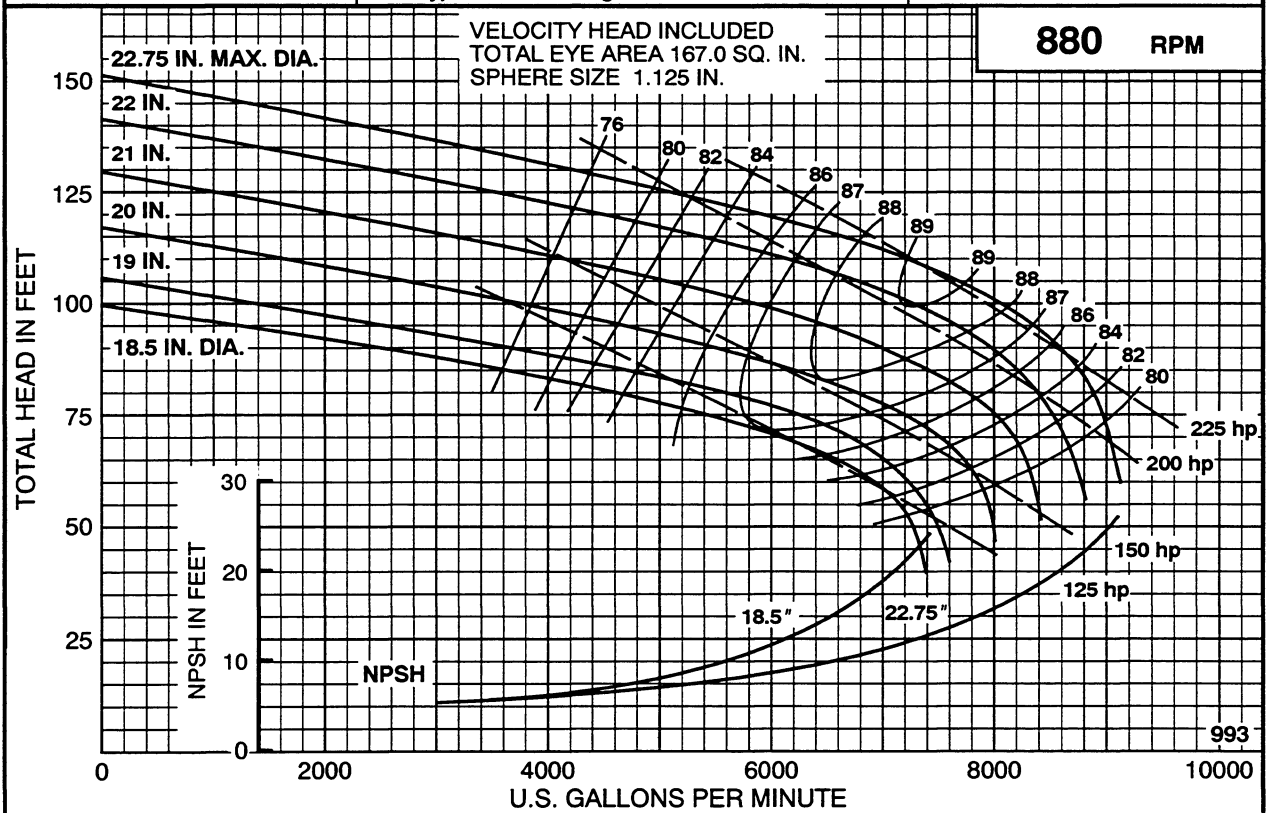

IMPELLER: 35-14A22-1

CURVE: 2894669

IMPELLER: 35-16A20-1

CURVE: 2894937

SECTION 1340

HORIZONTAL SPLIT CASE PUMPS
Type 14A22B - 1 stg. Size 18 x 14 x 22

PEERLESS PUMP Peerless Pump Company
Indianapolis, IN 46207-7026

IMPELLER: 35-14A22-1

CURVE: 2894486

SECTION 1340

HORIZONTAL SPLIT CASE PUMPS
Type 14A22B - 1 stg. Size 18 x 14 x 22

PEERLESS PUMP Peerless Pump Company
Indianapolis, IN 46207-7026

IMPELLER: 35-14A22-2

CURVE: 2871515r