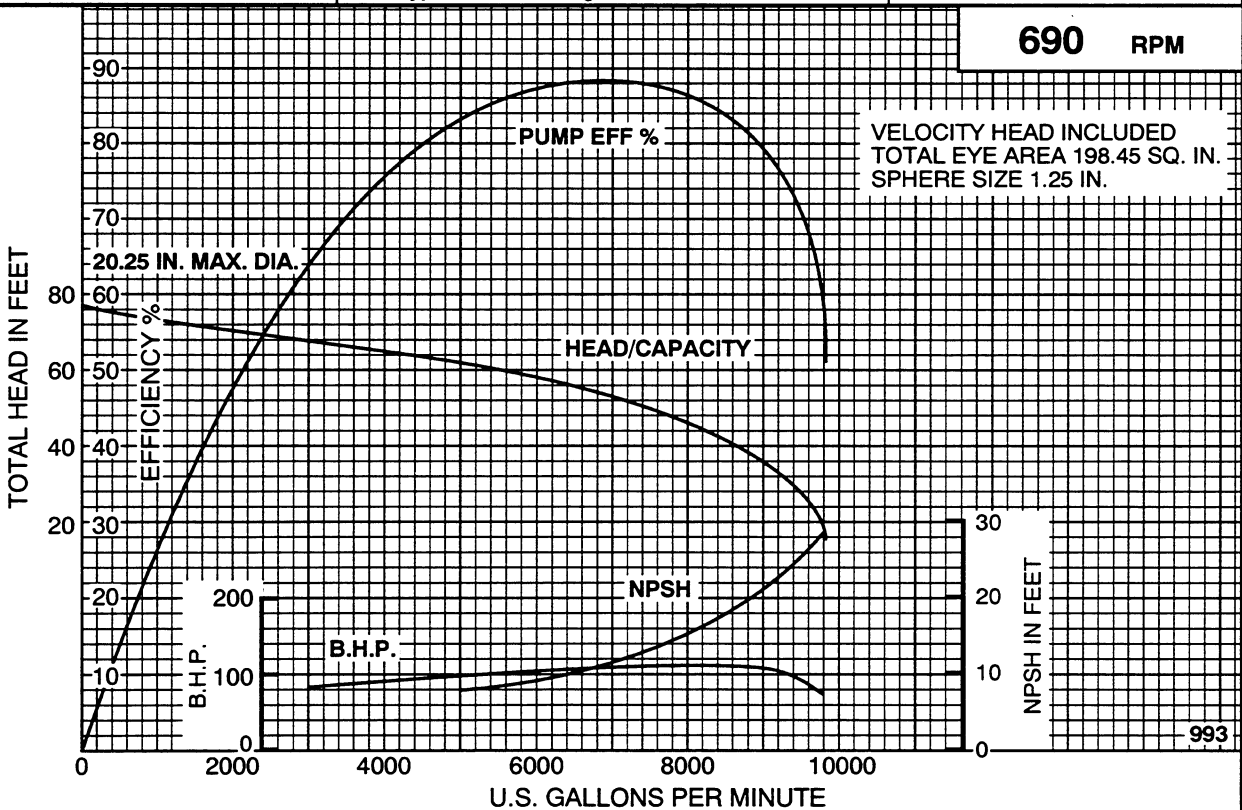

IMPELLER: 35-14A22-1

CURVE: 2894669

IMPELLER: 35-16A20-1

CURVE: 2894937

SECTION 1340

HORIZONTAL SPLIT CASE PUMPS
Type 14A22B - 1 stg. Size 18 x 14 x 22

PEERLESS PUMP Peerless Pump Company
Indianapolis, IN 46207-7026

IMPELLER: 35-14A22-1

CURVE: 2894486

SECTION 1340

HORIZONTAL SPLIT CASE PUMPS
Type 14A22B - 1 stg. Size 18 x 14 x 22

PEERLESS PUMP Peerless Pump Company
Indianapolis, IN 46207-7026

IMPELLER: 35-14A22-2

CURVE: 2871515r