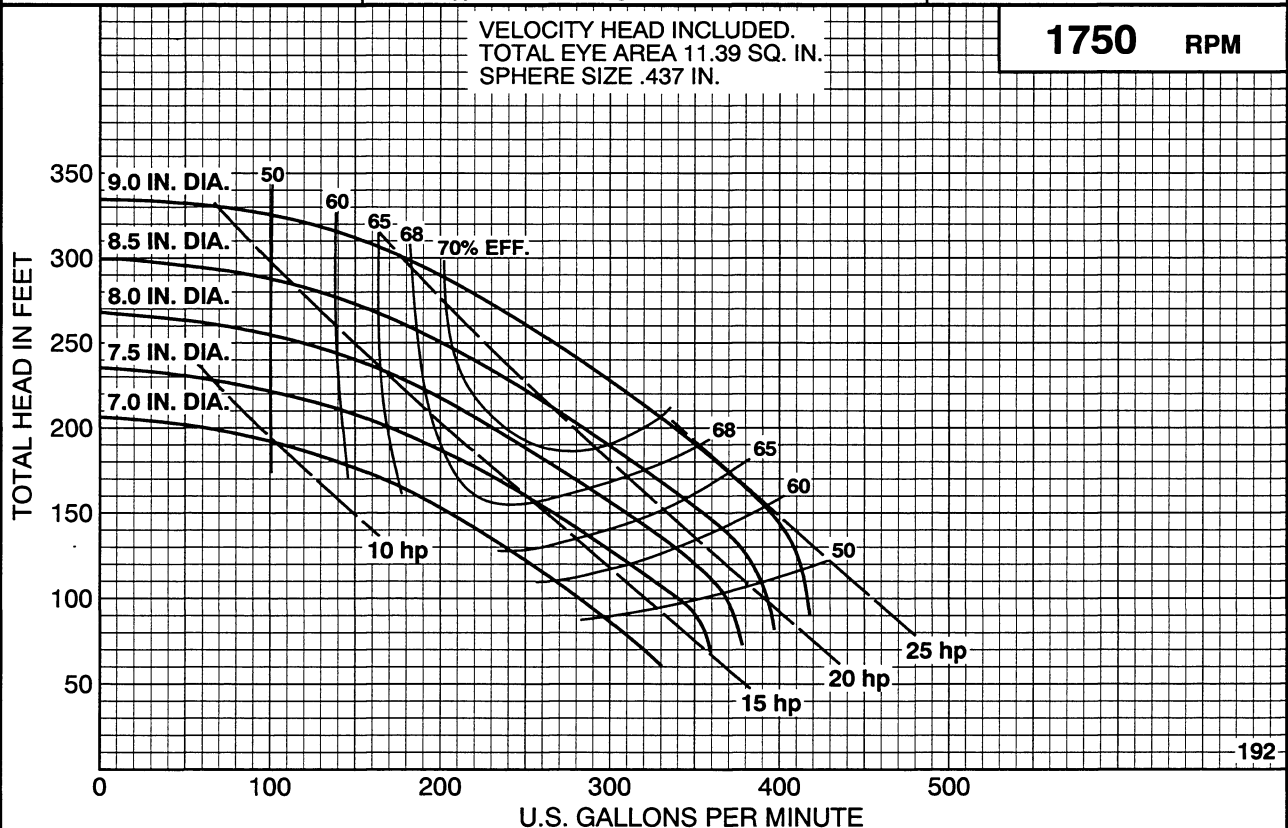

IMPELLER: 2680957/58 36-3TUT9-3/4

CURVE: C-21934