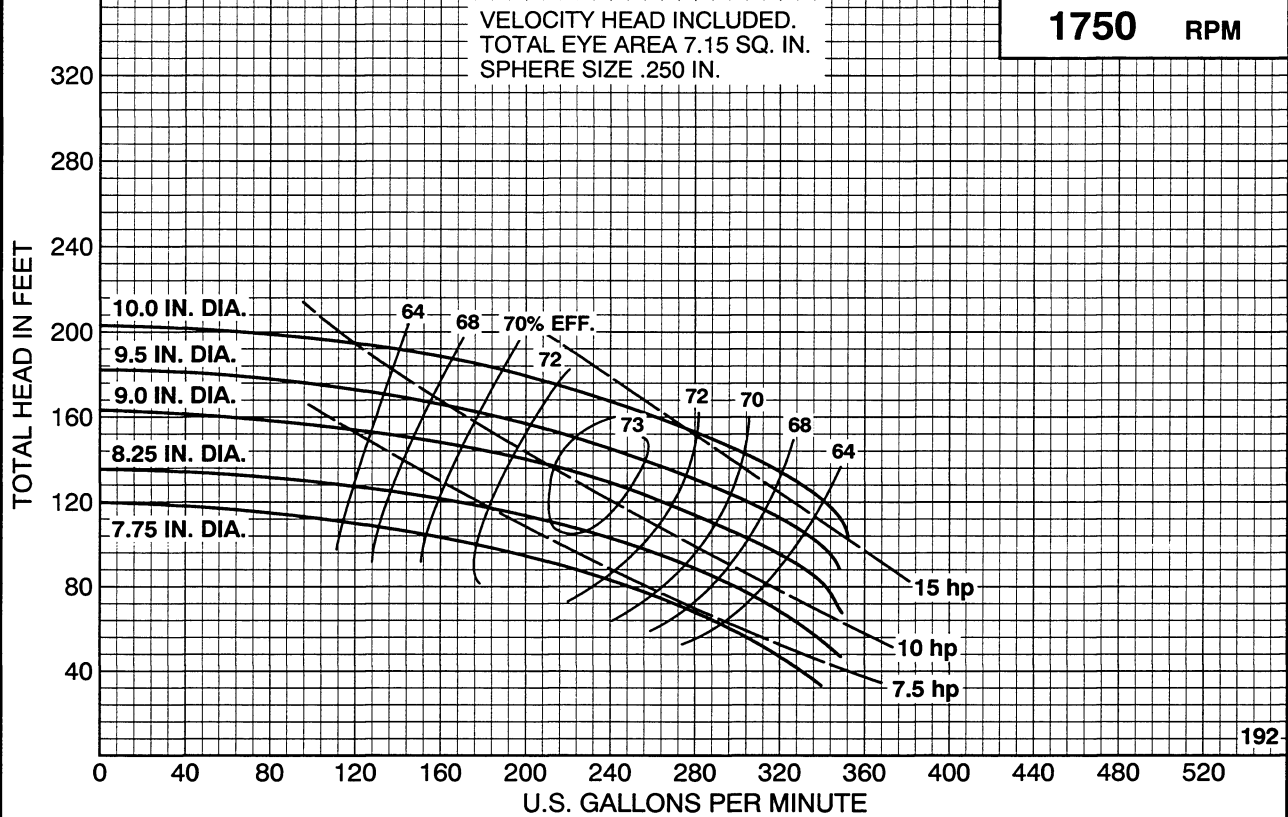

SECTION 1440

HORIZONTAL SPLIT CASE PUMPS
Type 3TU10 - 2 stg. Size 3 X 4 X 10.0

PEERLESS PUMP Peerless Pump Company
Indianapolis, IN 46207-7025

IMPELLER: 2677922/23 & 36-3TU10-1/2

CURVE: C-11113

SECTION 1440

HORIZONTAL SPLIT CASE PUMPS
Type 3TUT9 - 4 stg. Size 3 X 4 X 9

PEERLESS PUMP Peerless Pump Company
Indianapolis, IN 46207-7025