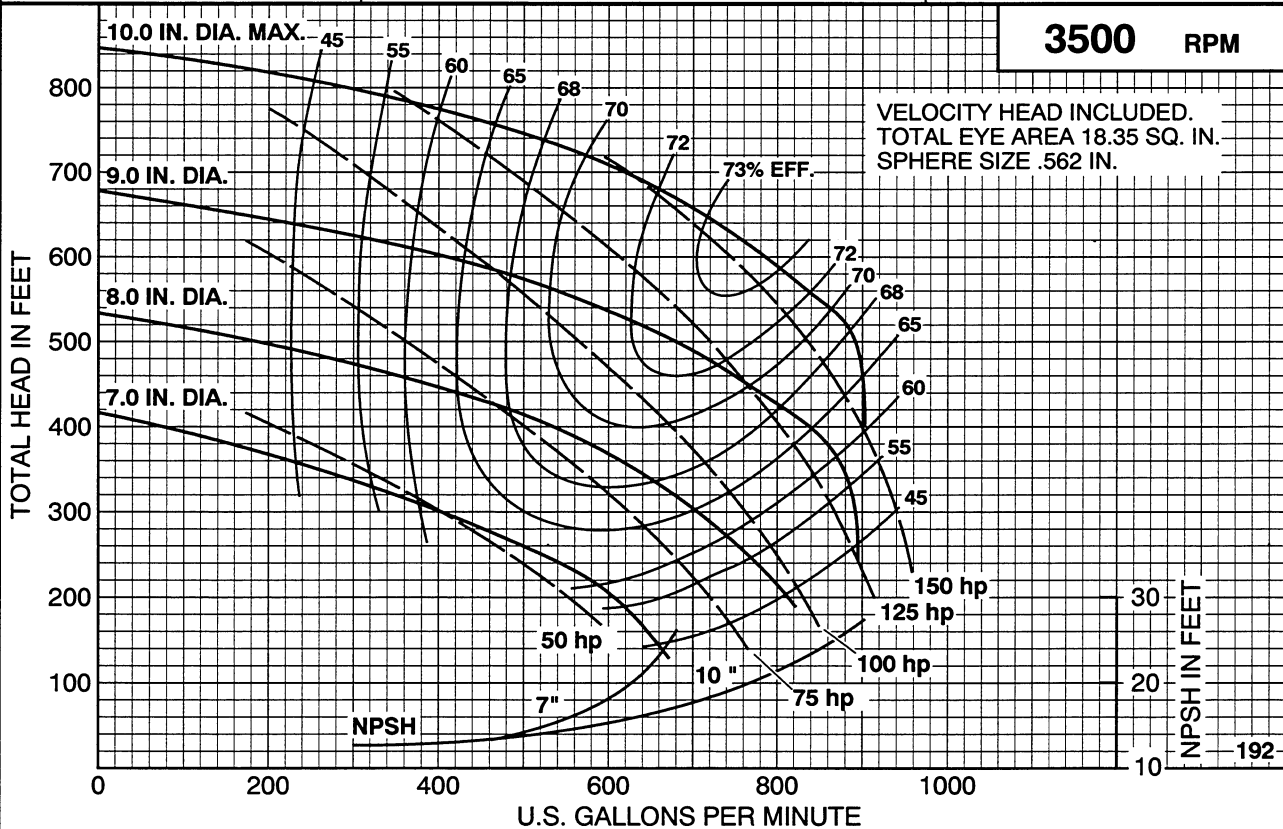

SECTION 1440

HORIZONTAL SPLIT CASE PUMPS
 Type 3TUT9 - 4 stg. Size 3 X 4 X 9

PEERLESS PUMP Peerless Pump Company
 Indianapolis, IN 46207-7025

3500 RPM

IMPELLER: 2680957/58 & 36-3TU9-3/4

CURVE: 2879081

SECTION 1440

HORIZONTAL SPLIT CASE PUMPS
 Type 4TU10 - 2 stg. Size 4 X 5 X 10.0

PEERLESS PUMP Peerless Pump Company
 Indianapolis, IN 46207-7025

3500 RPM

IMPELLER: 2677931/928 & 36-4TU10-5 & -2

CURVE: 2890781

SECTION 1440

HORIZONTAL SPLIT CASE PUMPS
 Type 3TU10 - 2 stg. Size 3 X 4 X 10.0

PEERLESS PUMP Peerless Pump Company
 Indianapolis, IN 46207-7025

IMPELLER: 2677922/23 & 36-3TU10-1/2

CURVE: C-11113

SECTION 1440

HORIZONTAL SPLIT CASE PUMPS
 Type 3TUT9 - 4 stg. Size 3 X 4 X 9

PEERLESS PUMP Peerless Pump Company
 Indianapolis, IN 46207-7025

IMPELLER: 2680957/58 36-3TUT9-3/4

CURVE: C-21934