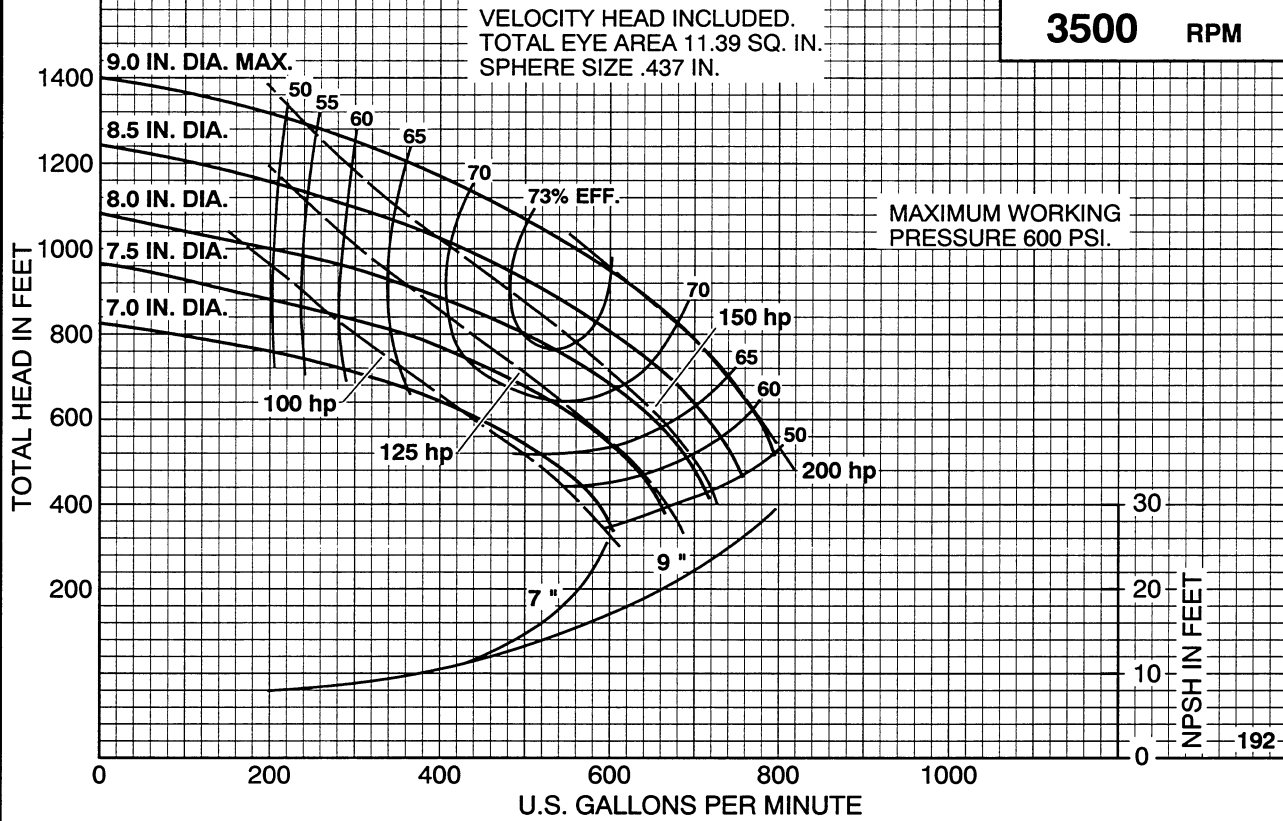

SECTION 1440

HORIZONTAL SPLIT CASE PUMPS
 Type 3TUT9 - 4 stg. Size 3 X 4 X 9

PEERLESS PUMP Peerless Pump Company
 Indianapolis, IN 46207-7025

3500 RPM

IMPELLER: 2680957/58 & 36-3TU9-3/4

CURVE: 2879081

SECTION 1440

HORIZONTAL SPLIT CASE PUMPS
 Type 4TU10 - 2 stg. Size 4 X 5 X 10.0

PEERLESS PUMP Peerless Pump Company
 Indianapolis, IN 46207-7025

3500 RPM

IMPELLER: 2677931/928 & 36-4TU10-5 & -2

CURVE: 2890781

SECTION 1440