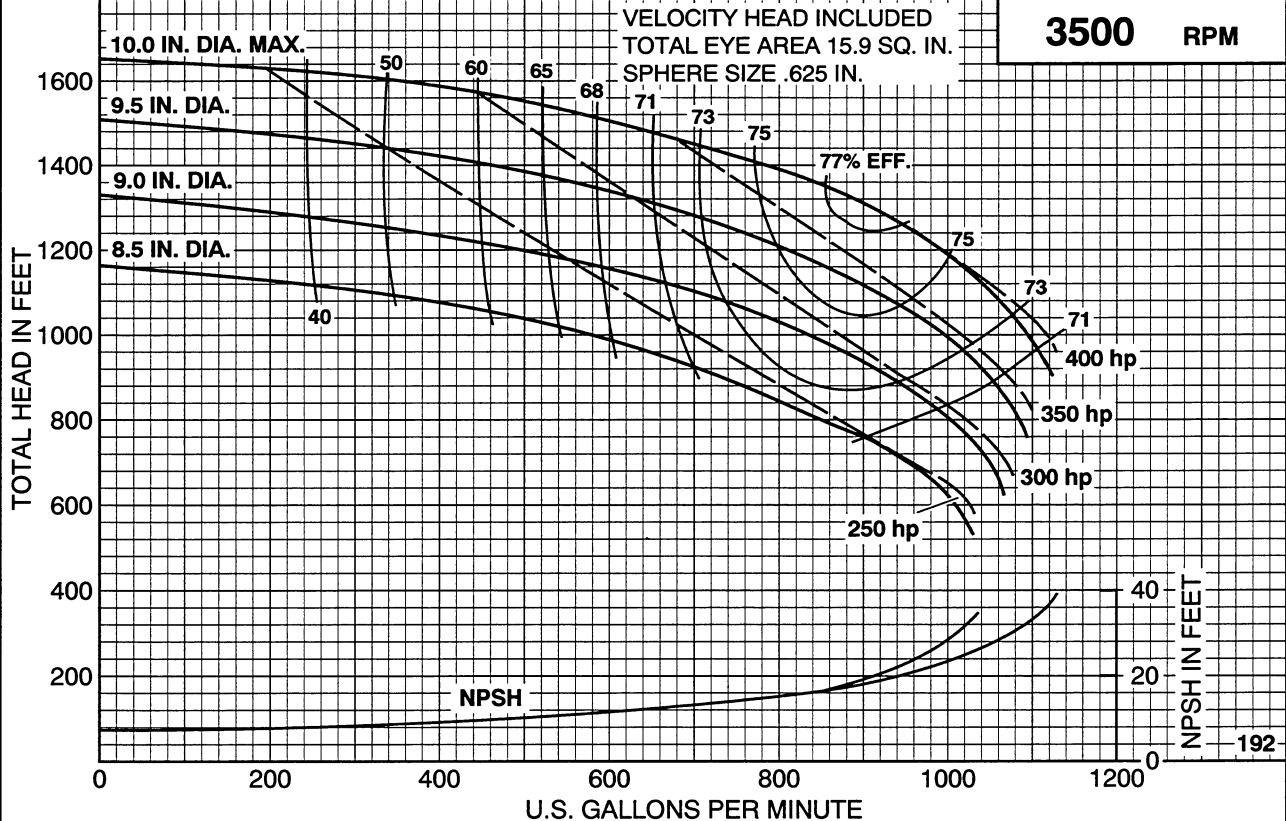

Peerless Pump Company  
Indianapolis, IN 46207-7025

**HORIZONTAL SPLIT CASE PUMPS**  
Type 4TUT10 - 4 stg. Size 4 X 5 X 10.0

**SECTION 1440**

**3500 RPM**

IMPELLER: 2680944/45 & 2651534/35

CURVE: 2868735

Peerless Pump Company  
Indianapolis, IN 46207-7025

**HORIZONTAL SPLIT CASE PUMPS**  
Type 4TUT10 - 4 stg. Size 4 X 5 X 10.0

**SECTION 1440**

**3500 RPM**

IMPELLER: 2680946/47 & 2656799/2657925

CURVE: 2868190