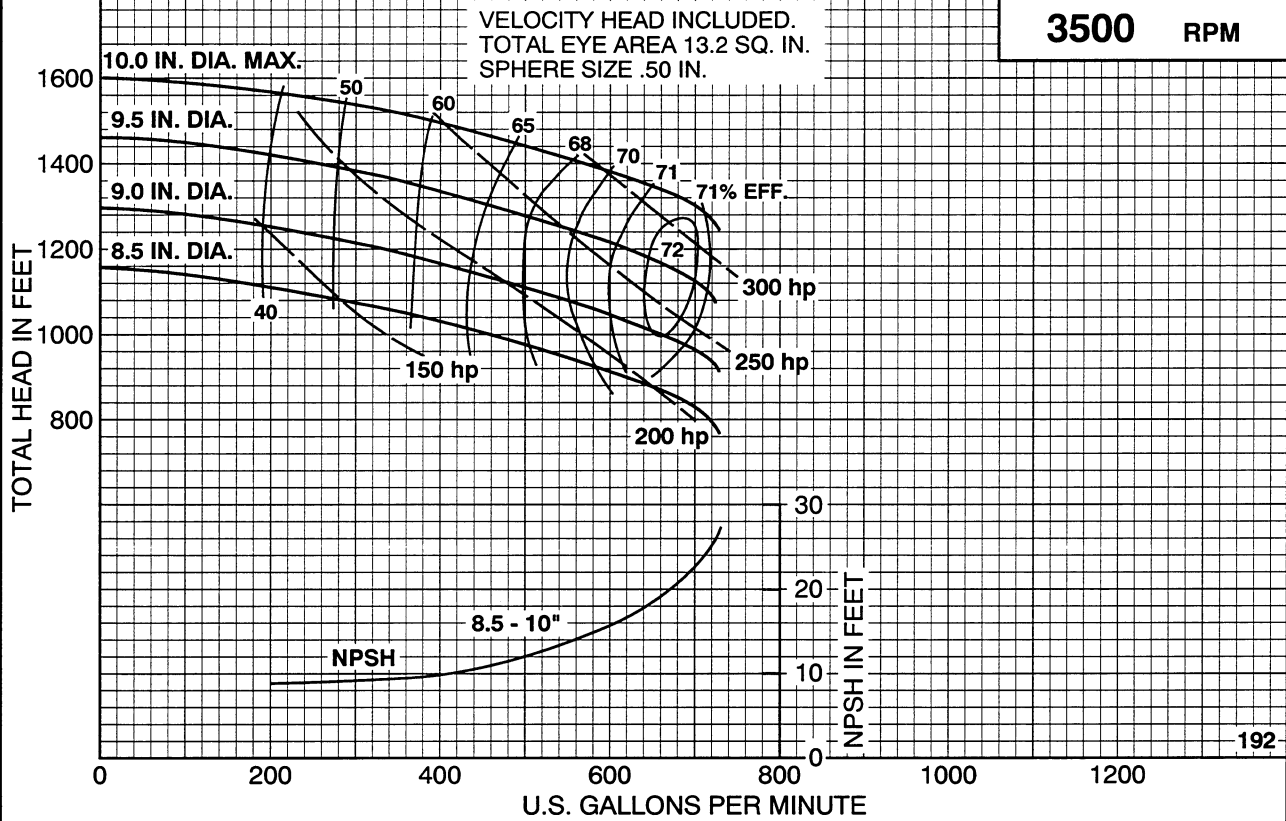

Peerless Pump Company  
Indianapolis, IN 46207-7025

**HORIZONTAL SPLIT CASE PUMPS**  
Type 4TUT10 - 4 stg. Size 4 X 5 X 10.0

**SECTION 1440**

**3500 RPM**

IMPELLER: 2680944/45 & 2651534/35

CURVE: 2868735

Peerless Pump Company  
Indianapolis, IN 46207-7025

**HORIZONTAL SPLIT CASE PUMPS**  
Type 4TUT10 - 4 stg. Size 4 X 5 X 10.0

**SECTION 1440**

**3500 RPM**

IMPELLER: 2680946/47 & 2656799/2657925

CURVE: 2868190