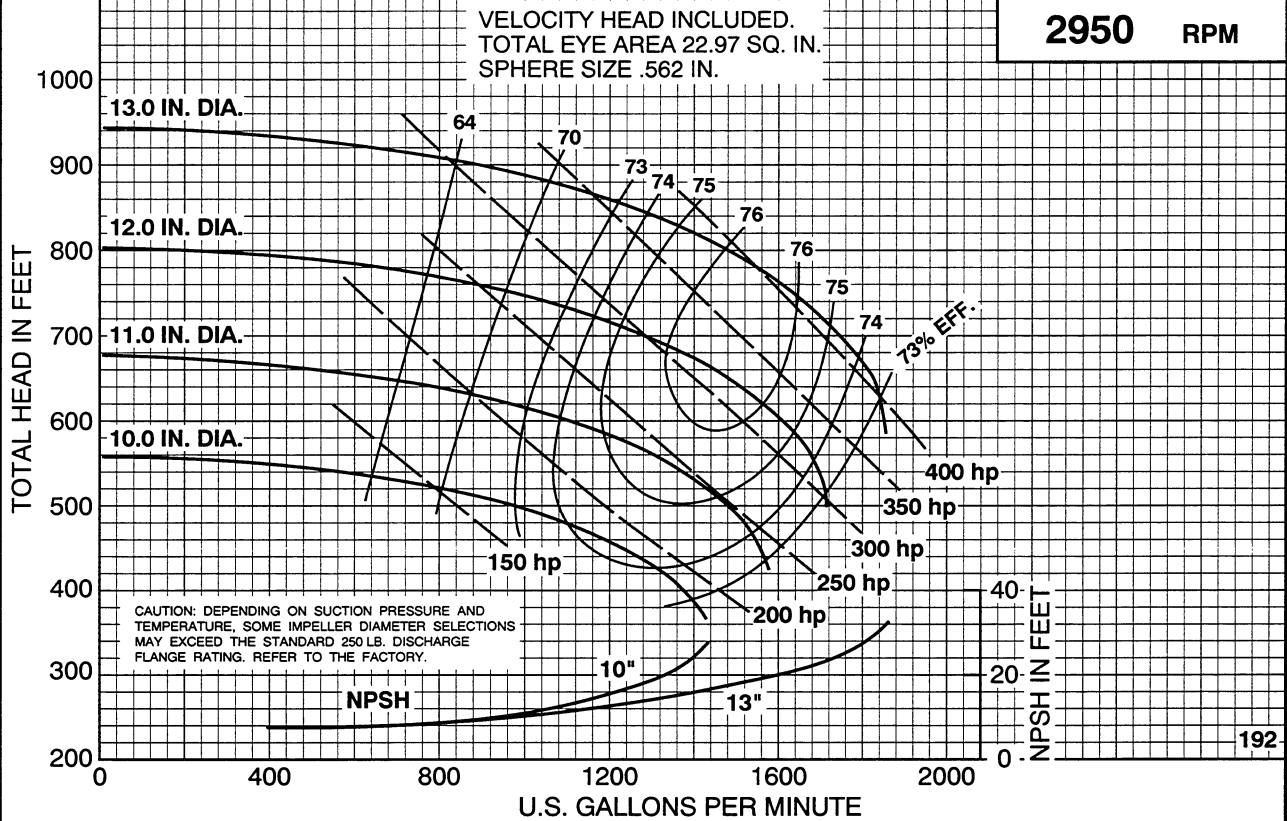

SECTION 1440

HORIZONTAL SPLIT CASE PUMPS
 Type 5TU13 - 2 stg. Size 5 X 6 X 13.0

PEERLESS PUMP Peerless Pump Company
 Indianapolis, IN 46207-7026

3500 RPM

VELOCITY HEAD INCLUDED.
 TOTAL EYE AREA 22.97 SQ. IN.
 SPHERE SIZE .562 IN.

IMPELLER: 2680917/16 & 36-5TU13-3/2

CURVE: 2871808

Peerless Pump Company
Indianapolis, IN 46207-7026

HORIZONTAL SPLIT CASE PUMPS
Type 5TU13 - 2 stg. Size 5 X 6 X 13.0

SECTION 1440

2950 RPM

IMPELLER: 2680917/16 & 36-5TU13-3/2

CURVE: 2871807