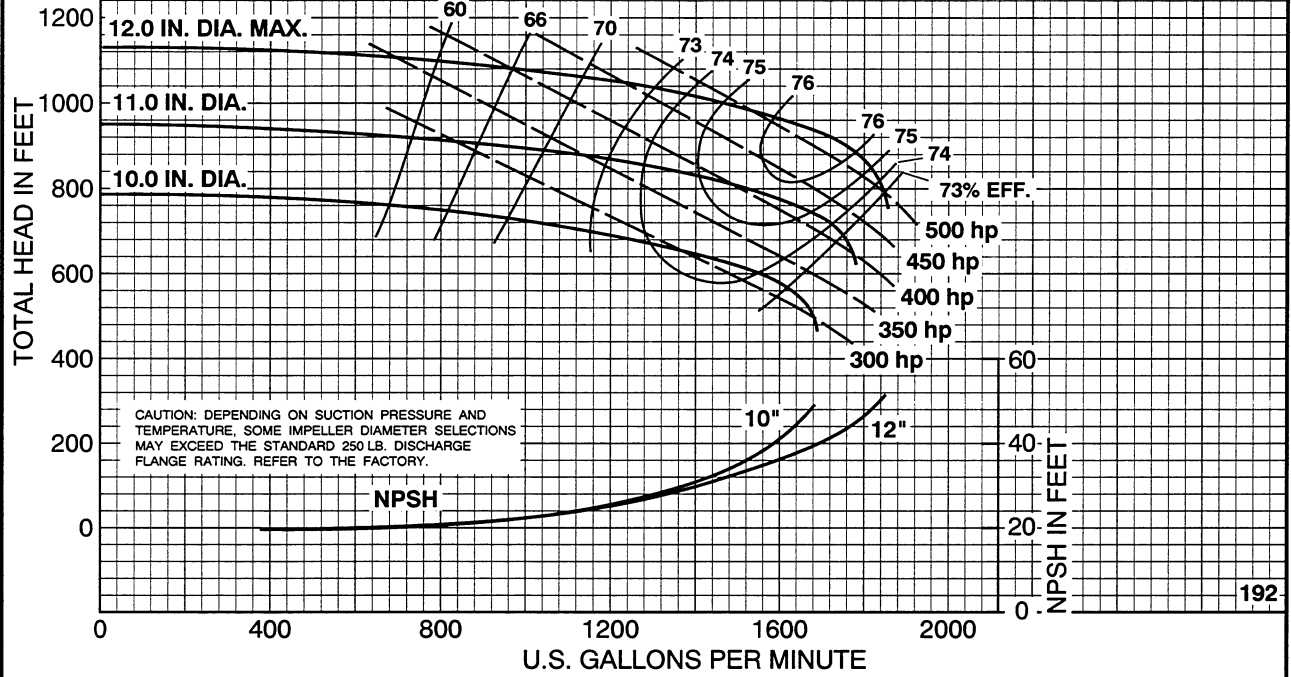

SECTION 1440

HORIZONTAL SPLIT CASE PUMPS
 Type 5TU13 - 2 stg. Size 5 X 6 X 13.0

PEERLESS PUMP Peerless Pump Company
 Indianapolis, IN 46207-7026

3500 RPM

VELOCITY HEAD INCLUDED.
 TOTAL EYE AREA 22.97 SQ. IN.
 SPHERE SIZE .562 IN.

IMPELLER: 2680917/16 & 36-5TU13-3/2

CURVE: 2871808

Peerless Pump Company
Indianapolis, IN 46207-7026

HORIZONTAL SPLIT CASE PUMPS
Type 5TU13 - 2 stg. Size 5 X 6 X 13.0

SECTION 1440

2950 RPM

IMPELLER: 2680917/16 & 36-5TU13-3/2

CURVE: 2871807